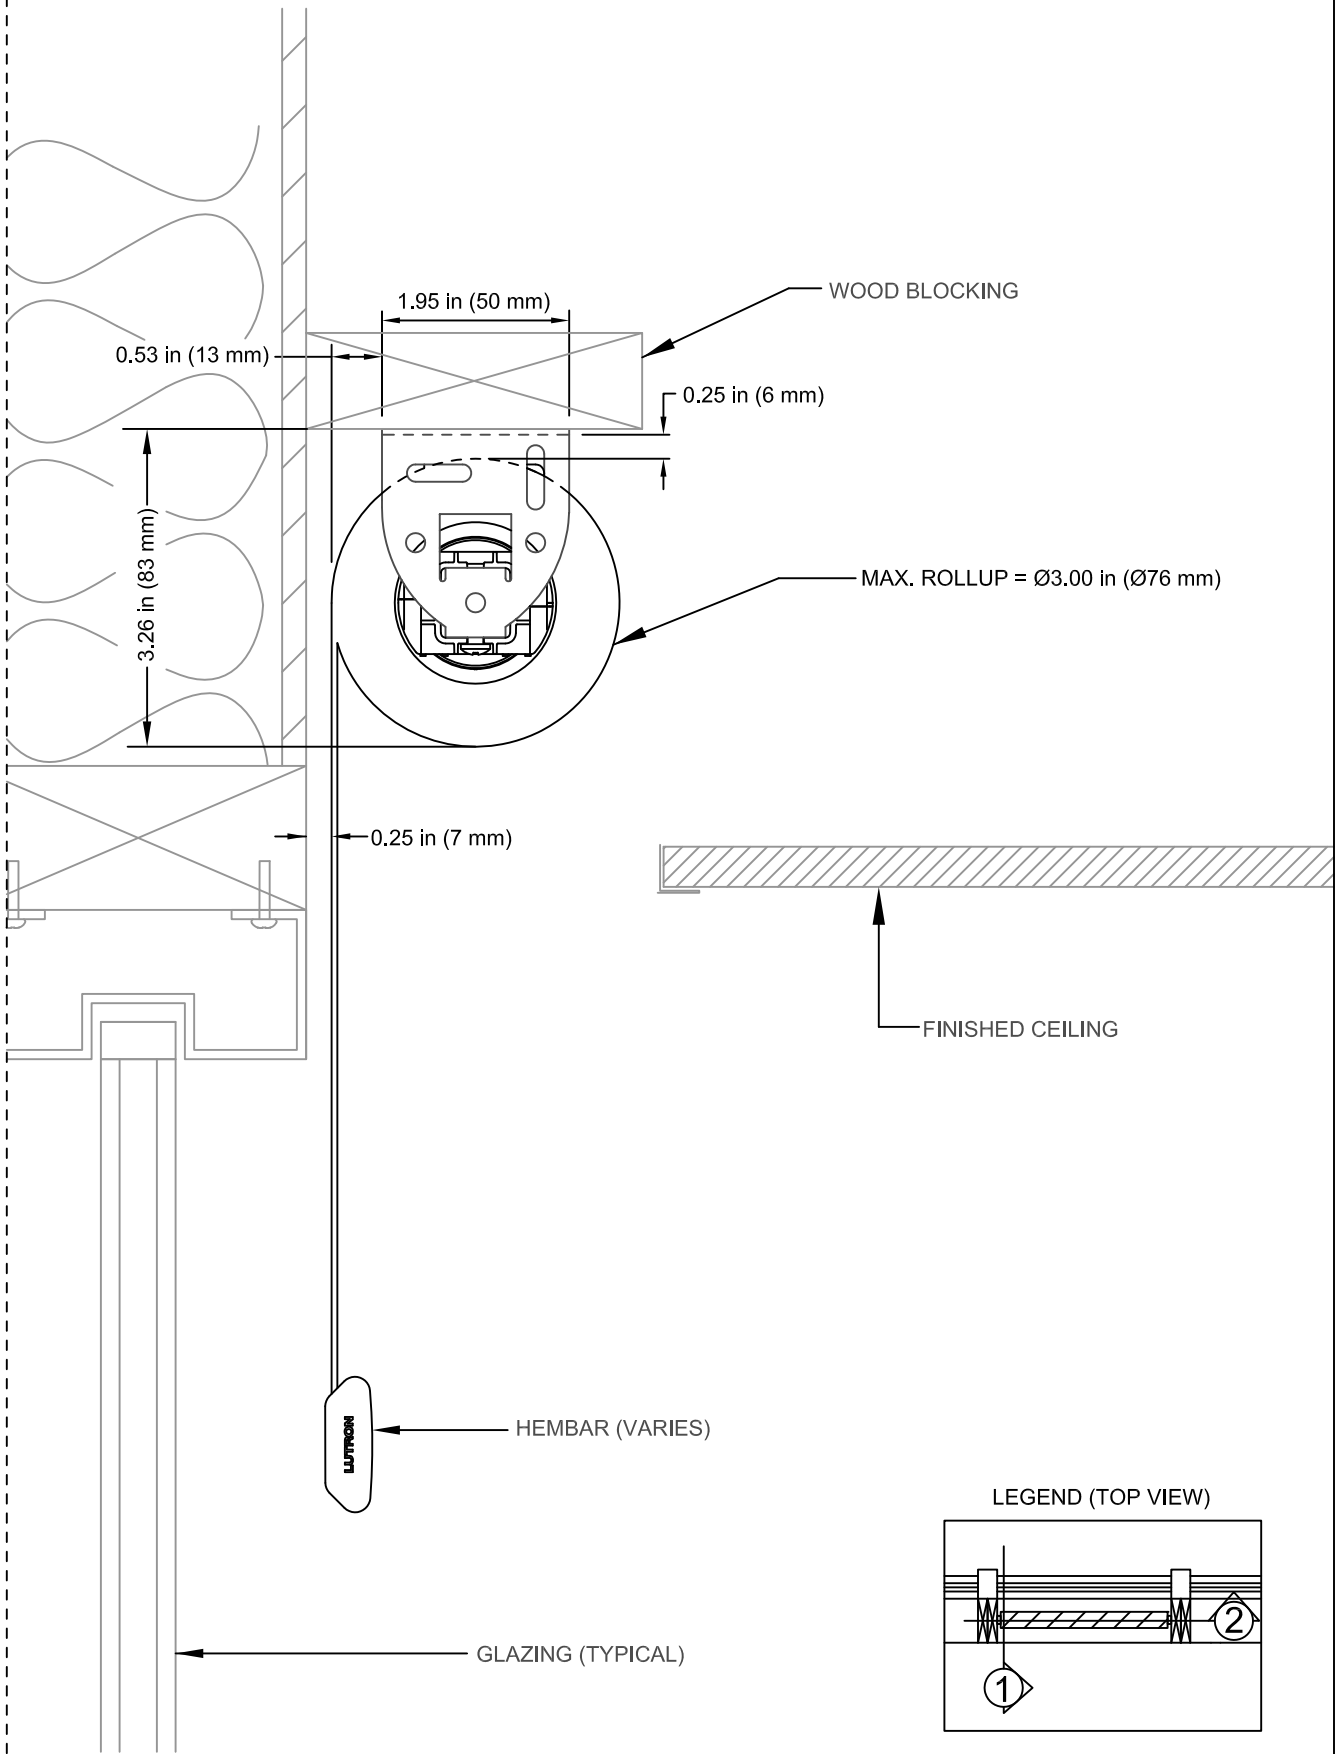

ROLLER SHADE DETAIL DRAWING

SCALE: 1/2

0025-R064-CMT-S

ROLLER 64 - CEILING MOUNT
DRAWING #
REV: A

Lutron Electronics Co., Inc.
7200 Siler Road | Coopersburg, PA 18036 | USA
1 (800) 446-1503 | fax: (610) 282-7439
shadinginfo@lutron.com

LUTRON
Copyright © 2009 Lutron Electronics Co., Inc.

1

TYPICAL SECTION

SCALE: 1/2