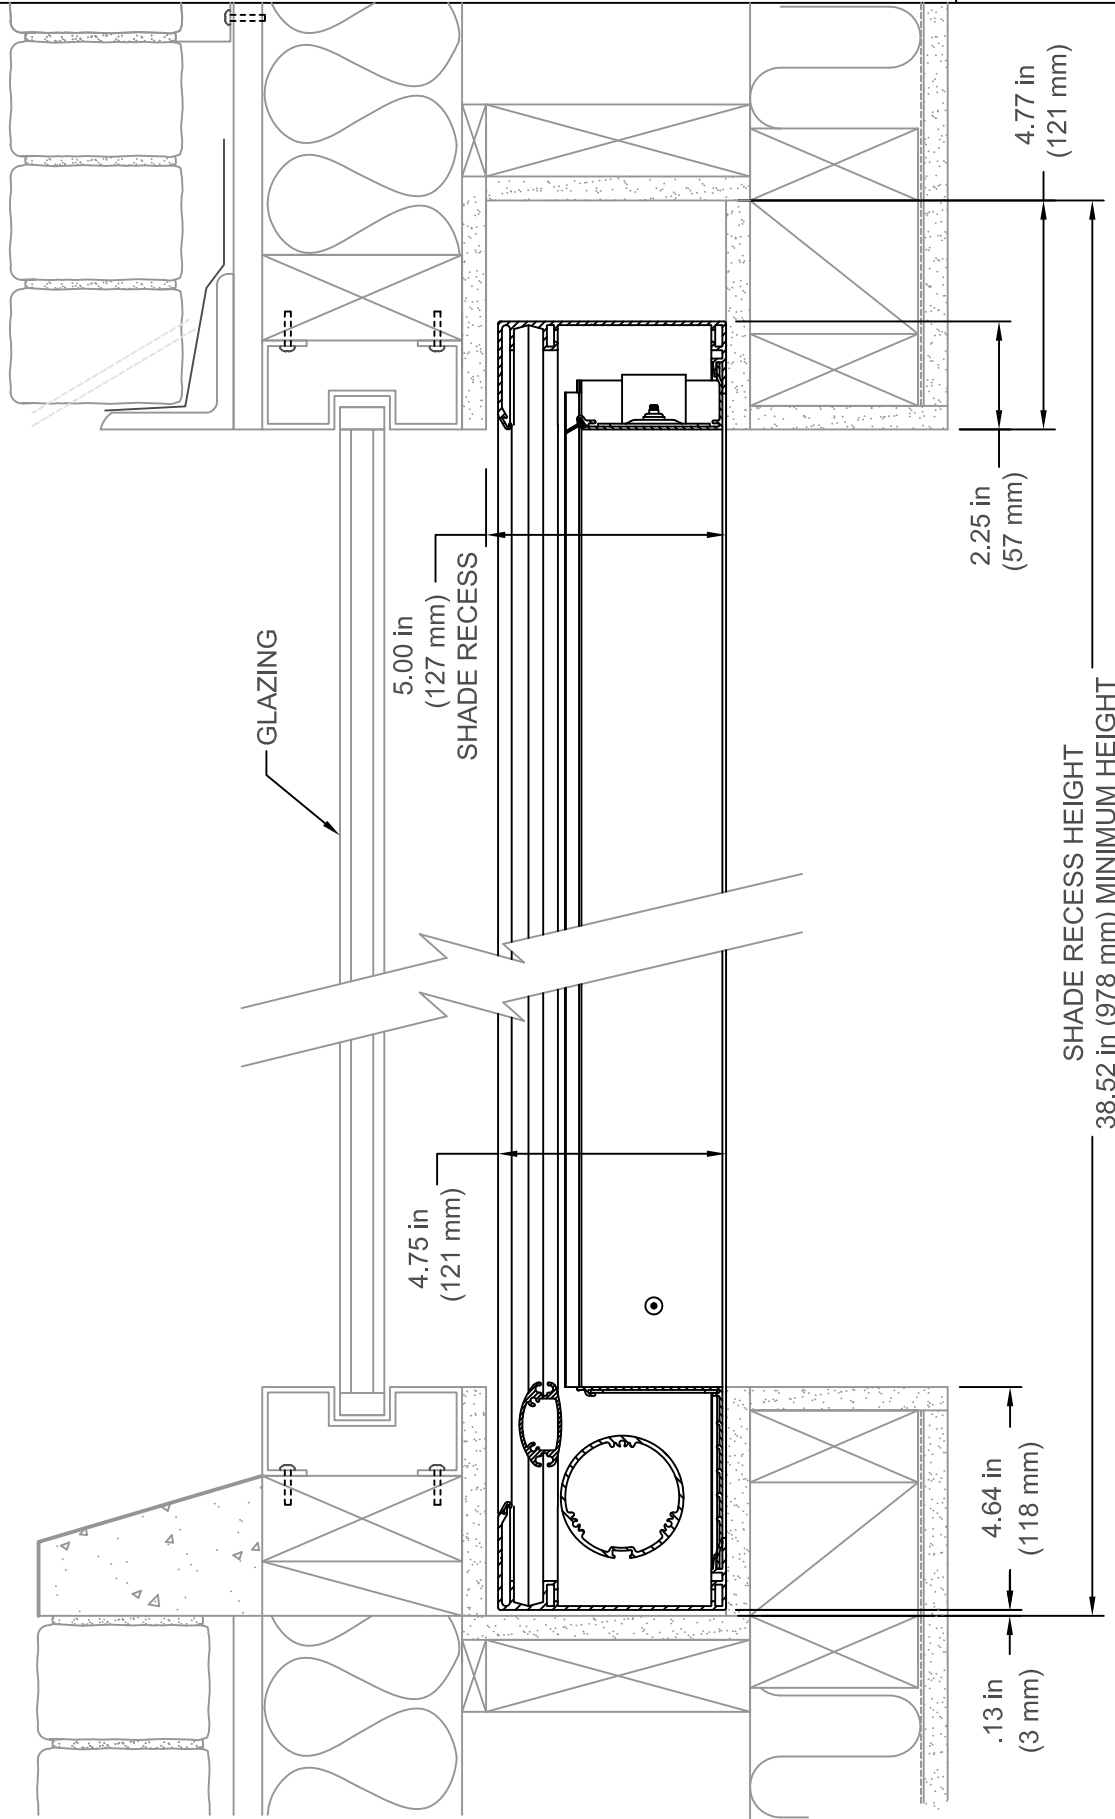

TENSIONED ROLLER DETAIL

SCALE: 1/4

0100-BUTR-RMT-S

1

TYPICAL SECTION

SCALE: 1/4

BOTTOM-UP - RECESSED MOUNT (SECTION)
DRAWING # REV: A

Lutron Electronics Co., Inc.
7200 Sutter Road | Coopersburg, PA 18036 | USA
1 (800) 446-1503 | fax: (610) 282-7439
shadinginfo@lutron.com