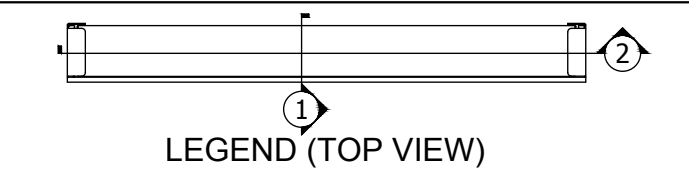

ROLLER 64

UNIVERSAL MOUNT SHADE

MULTIPLE MOUNTING CONFIGURATIONS ARE ALLOWED: THIS BRACKET SUPPORTS CEILING, WALL AND JAMB MOUNTING (WALL MOUNT SHOWN).

SHADE INSTALLED AS PROVIDED BY FACTORY WILL HAVE ALL NECESSARY CLEARANCES FOR PROPER OPERATION. IF ADJUSTMENT FEATURES ARE UTILIZED, IT IS THE RESPONSIBILITY OF THE INSTALLER TO ENSURE PROPER CLEARANCES ARE MAINTAINED. NOT ALL ADJUSTMENTS ARE AVAILABLE AT MAXIMUM ROLL Ø.

ROLLER 64 085418

SCALE: 3/4 VIEW: 1 REVISION: A

SECTION VIEW