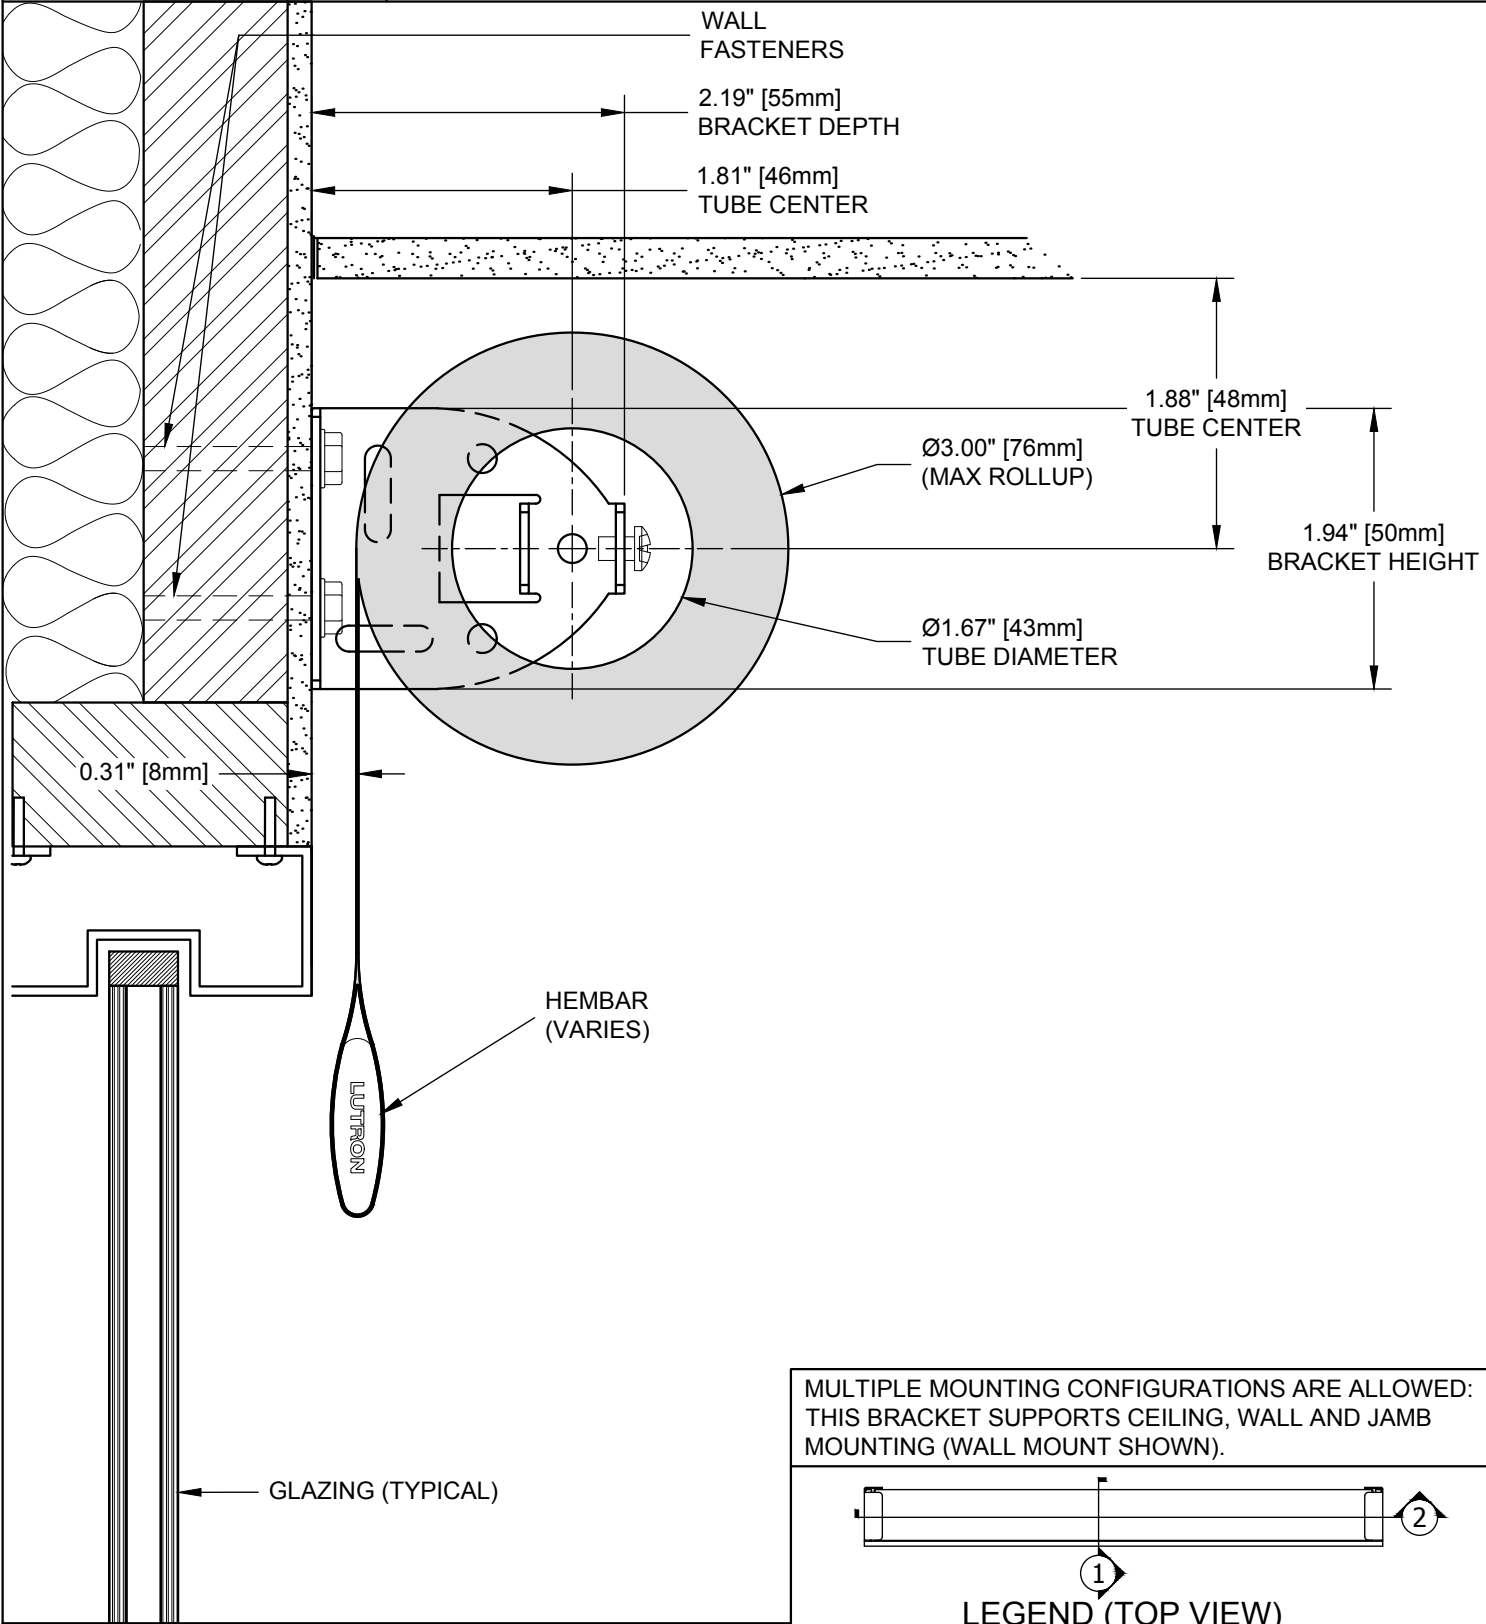

ROLLER 64

UNIVERSAL MOUNT SHADE

MULTIPLE MOUNTING CONFIGURATIONS ARE ALLOWED: THIS BRACKET SUPPORTS CEILING, WALL AND JAMB MOUNTING (WALL MOUNT SHOWN).

SHADE INSTALLED AS PROVIDED BY FACTORY WILL HAVE ALL NECESSARY CLEARANCES FOR PROPER OPERATION. IF ADJUSTMENT FEATURES ARE UTILIZED, IT IS THE RESPONSIBILITY OF THE INSTALLER TO ENSURE PROPER CLEARANCES ARE MAINTAINED. NOT ALL ADJUSTMENTS ARE AVAILABLE AT MAXIMUM ROLL Ø.

ROLLER 64 085418

SCALE: 3/4 VIEW: 1 REVISION: A

SECTION VIEW