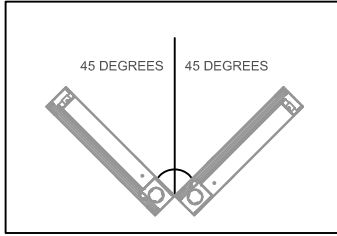

TENSIONED ROLLER DETAIL

SCALE: 1/4

0115-BUTR-CTM-S

MAXIMUM BOTTOM-UP INSTALL ANGLES

1

TYPICAL SECTION

SCALE: 1/4

BOTTOM-UP - ANGLED INSIDE MOUNT (SECTION)
REV: A
DRAWING #