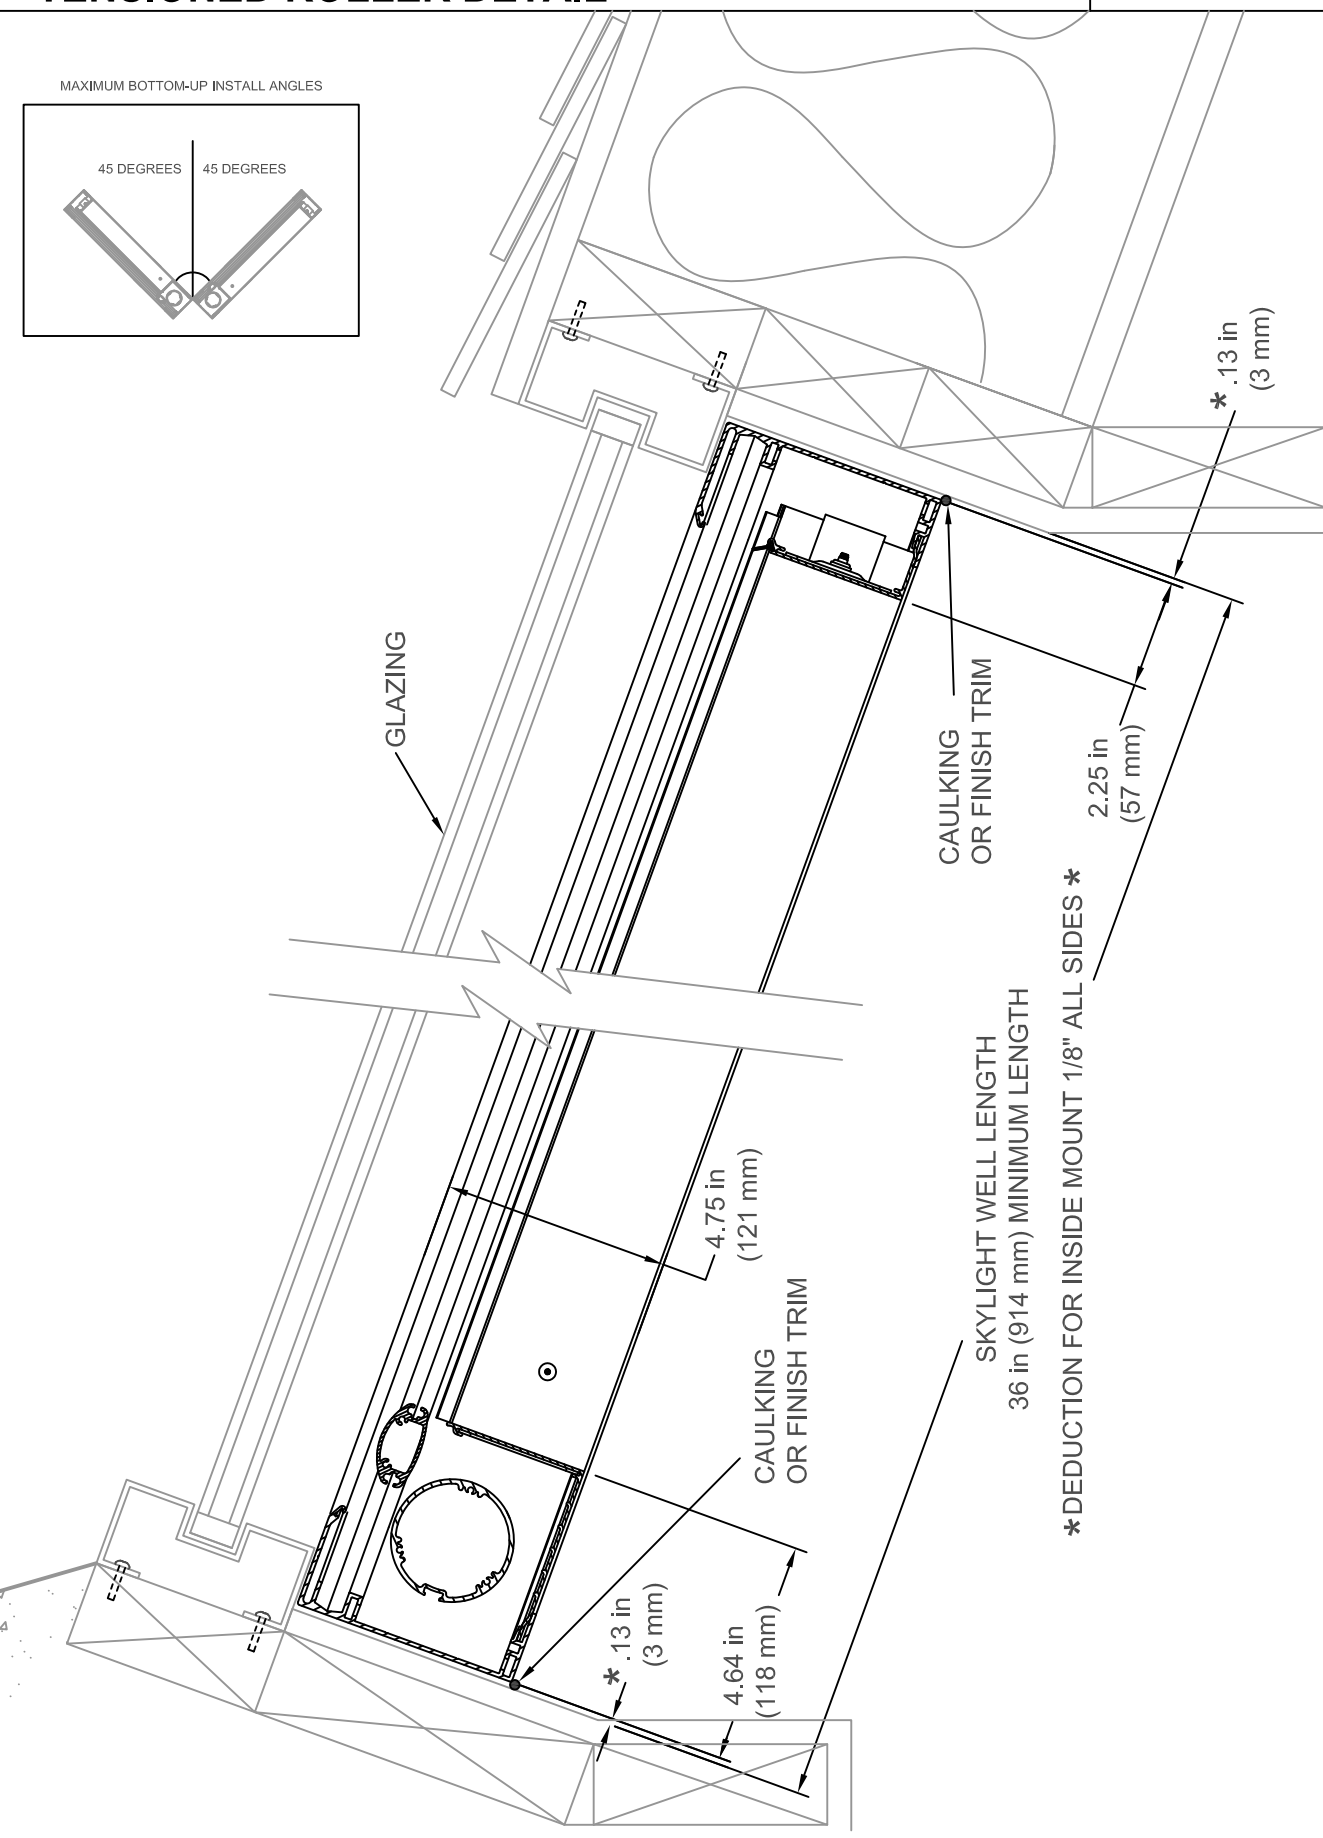

TENSIONED ROLLER DETAIL

SCALE: 1/4

0115-BUTR-CTM-S

MAXIMUM BOTTOM-UP INSTALL ANGLES

1

TYPICAL SECTION

SCALE: 1/4

BOTTOM-UP - ANGLED INSIDE MOUNT (SECTION)
REV: A
DRAWING #