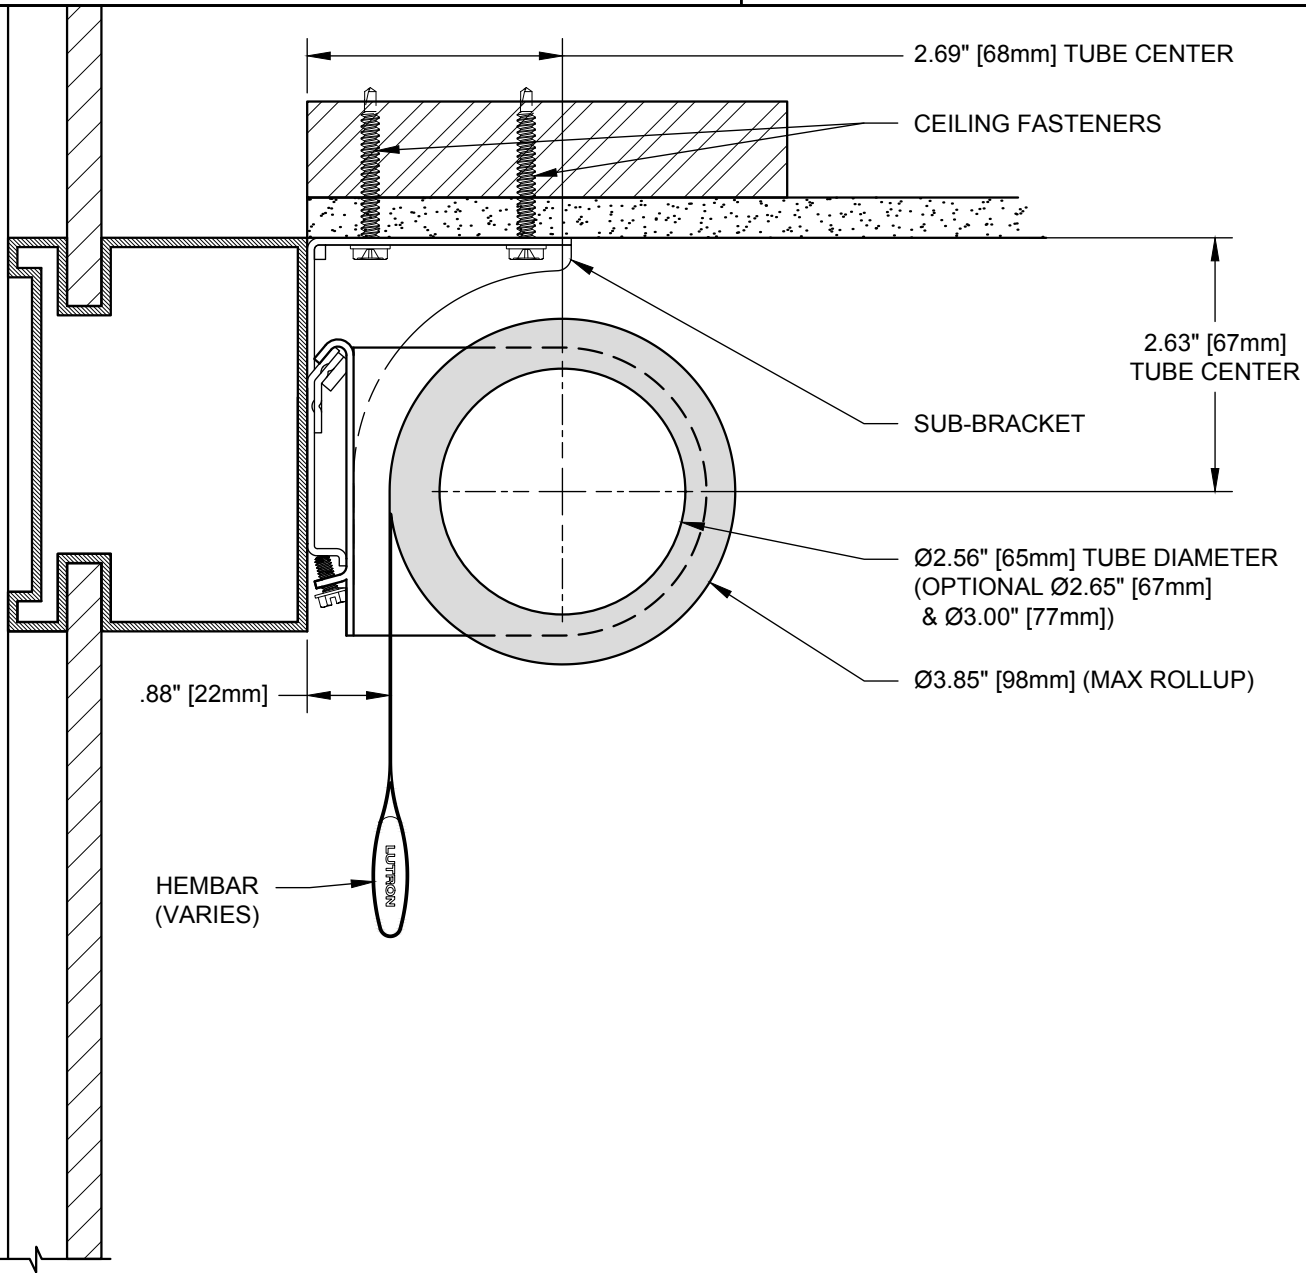

CONTRACT ROLLER MOTORIZED

CEILING MOUNT

SHADE INSTALLED AS PROVIDED BY FACTORY WILL HAVE ALL NECESSARY CLEARANCES FOR PROPER OPERATION. IF ADJUSTMENT FEATURES ARE UTILIZED, IT IS THE RESPONSIBILITY OF THE INSTALLER TO ENSURE PROPER CLEARANCES ARE MAINTAINED. NOT ALL ADJUSTMENTS ARE AVAILABLE AT MAXIMUM ROLL Ø.

MULTIPLE MOUNTING CONFIGURATIONS ARE ALLOWED: THIS BRACKET SUPPORTS CEILING OR WALL MOUNTING (CEILING MOUNT SHOWN).

LEGEND (TOP VIEW)

CMR-C

085377

SCALE: 1/2

VIEW: 1

REVISION: A