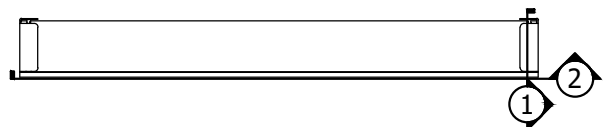

CONTRACT ROLLER MOTORIZED

CEILING MOUNT IN RECESSED POCKET

MULTIPLE MOUNTING CONFIGURATIONS ARE ALLOWED: THIS BRACKET SUPPORTS CEILING OR WALL MOUNTING (CEILING MOUNT SHOWN).

LEGEND (TOP VIEW)

SHADE INSTALLED AS PROVIDED BY FACTORY WILL HAVE ALL NECESSARY CLEARANCES FOR PROPER OPERATION. IF ADJUSTMENT FEATURES ARE UTILIZED, IT IS THE RESPONSIBILITY OF THE INSTALLER TO ENSURE PROPER CLEARANCES ARE MAINTAINED. NOT ALL ADJUSTMENTS ARE AVAILABLE AT MAXIMUM ROLL Ø.

CMR-C

085378

SCALE: 1/2

VIEW: 1

REVISION: B