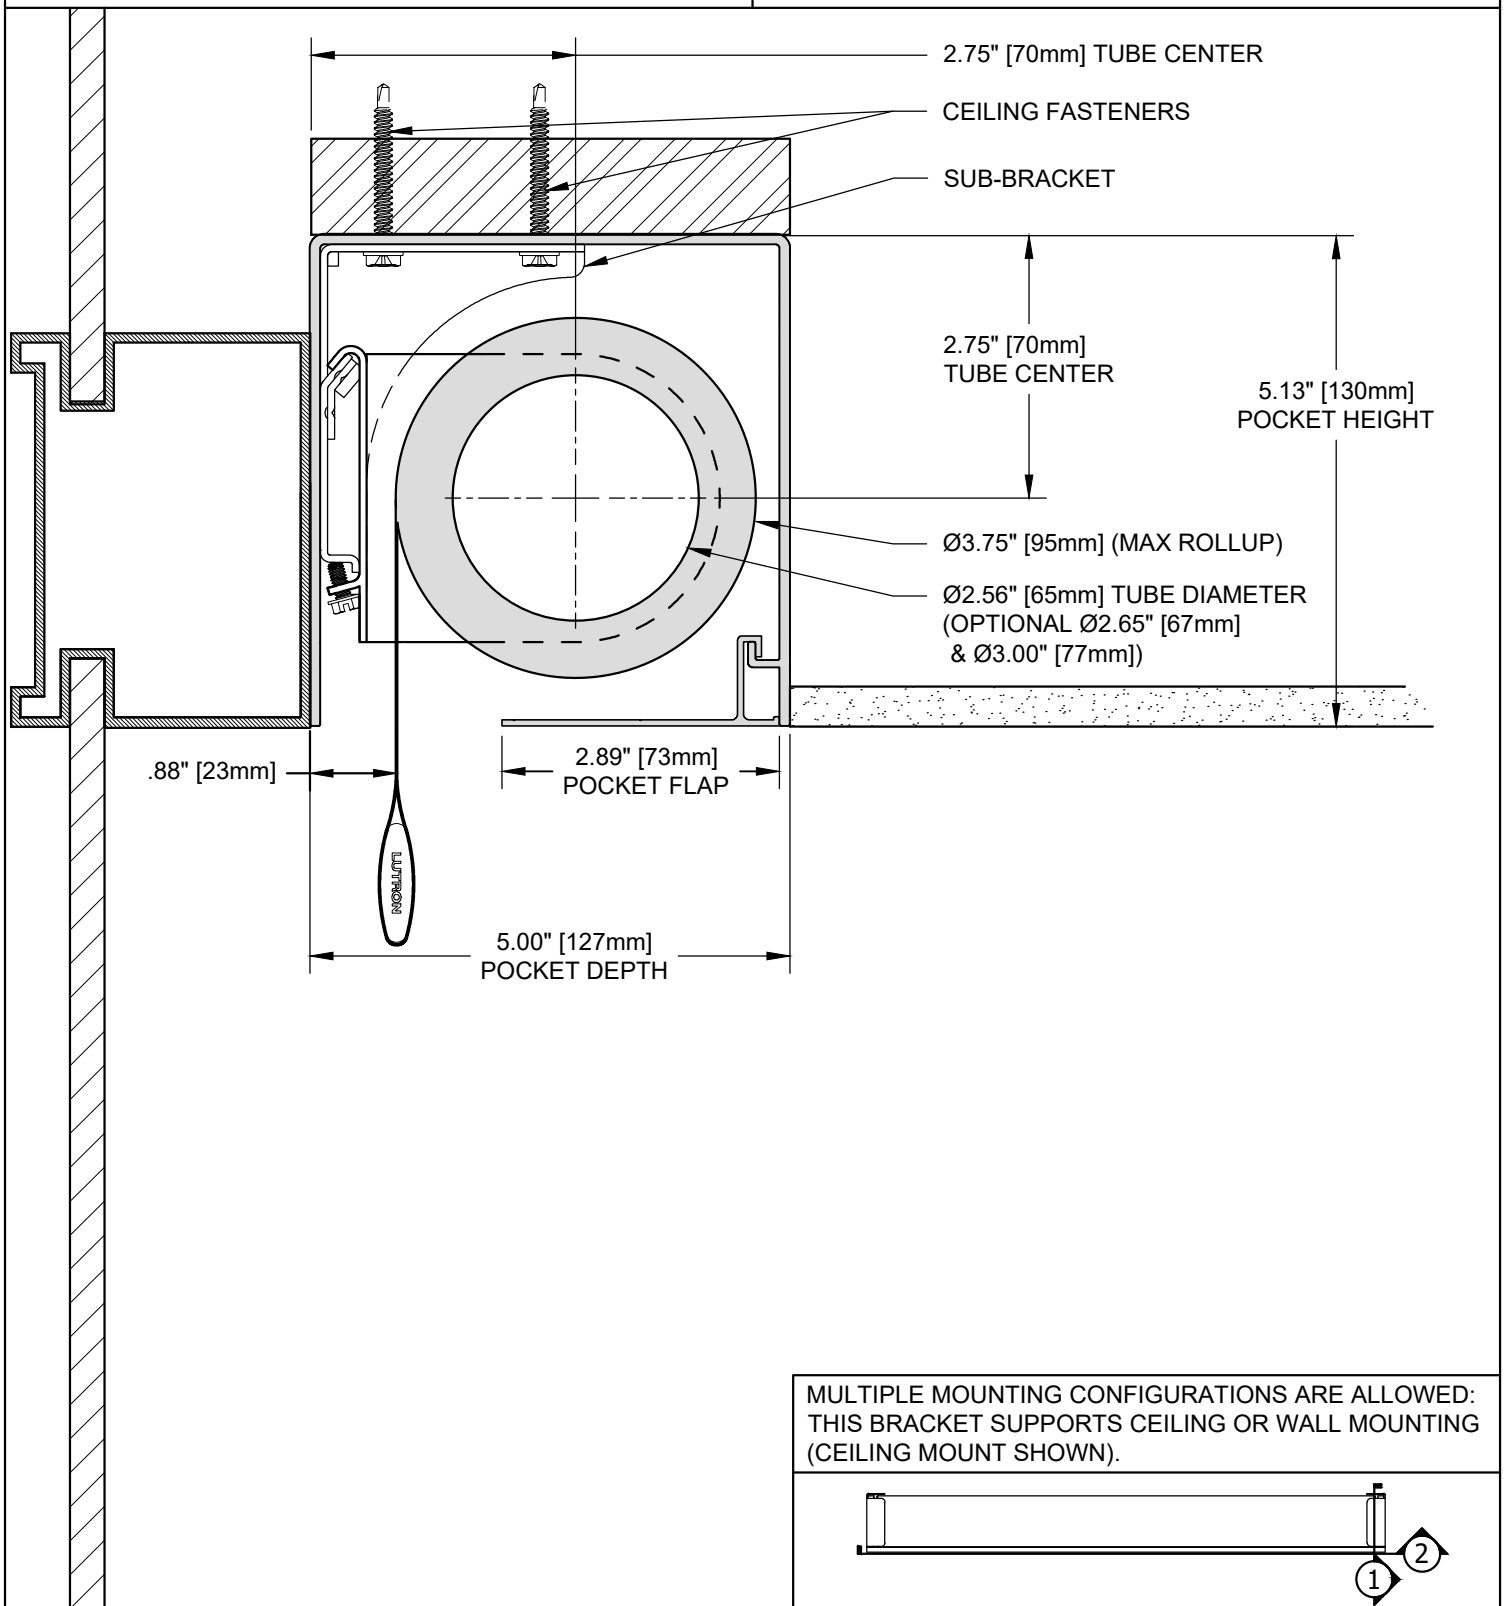

CONTRACT ROLLER MOTORIZED

CEILING MOUNT IN RECESSED POCKET

MULTIPLE MOUNTING CONFIGURATIONS ARE ALLOWED: THIS BRACKET SUPPORTS CEILING OR WALL MOUNTING (CEILING MOUNT SHOWN).

LEGEND (TOP VIEW)

SHADE INSTALLED AS PROVIDED BY FACTORY WILL HAVE ALL NECESSARY CLEARANCES FOR PROPER OPERATION. IF ADJUSTMENT FEATURES ARE UTILIZED, IT IS THE RESPONSIBILITY OF THE INSTALLER TO ENSURE PROPER CLEARANCES ARE MAINTAINED. NOT ALL ADJUSTMENTS ARE AVAILABLE AT MAXIMUM ROLL Ø.

CMR-C

085378

SCALE: 1/2

VIEW: 1

REVISION: B