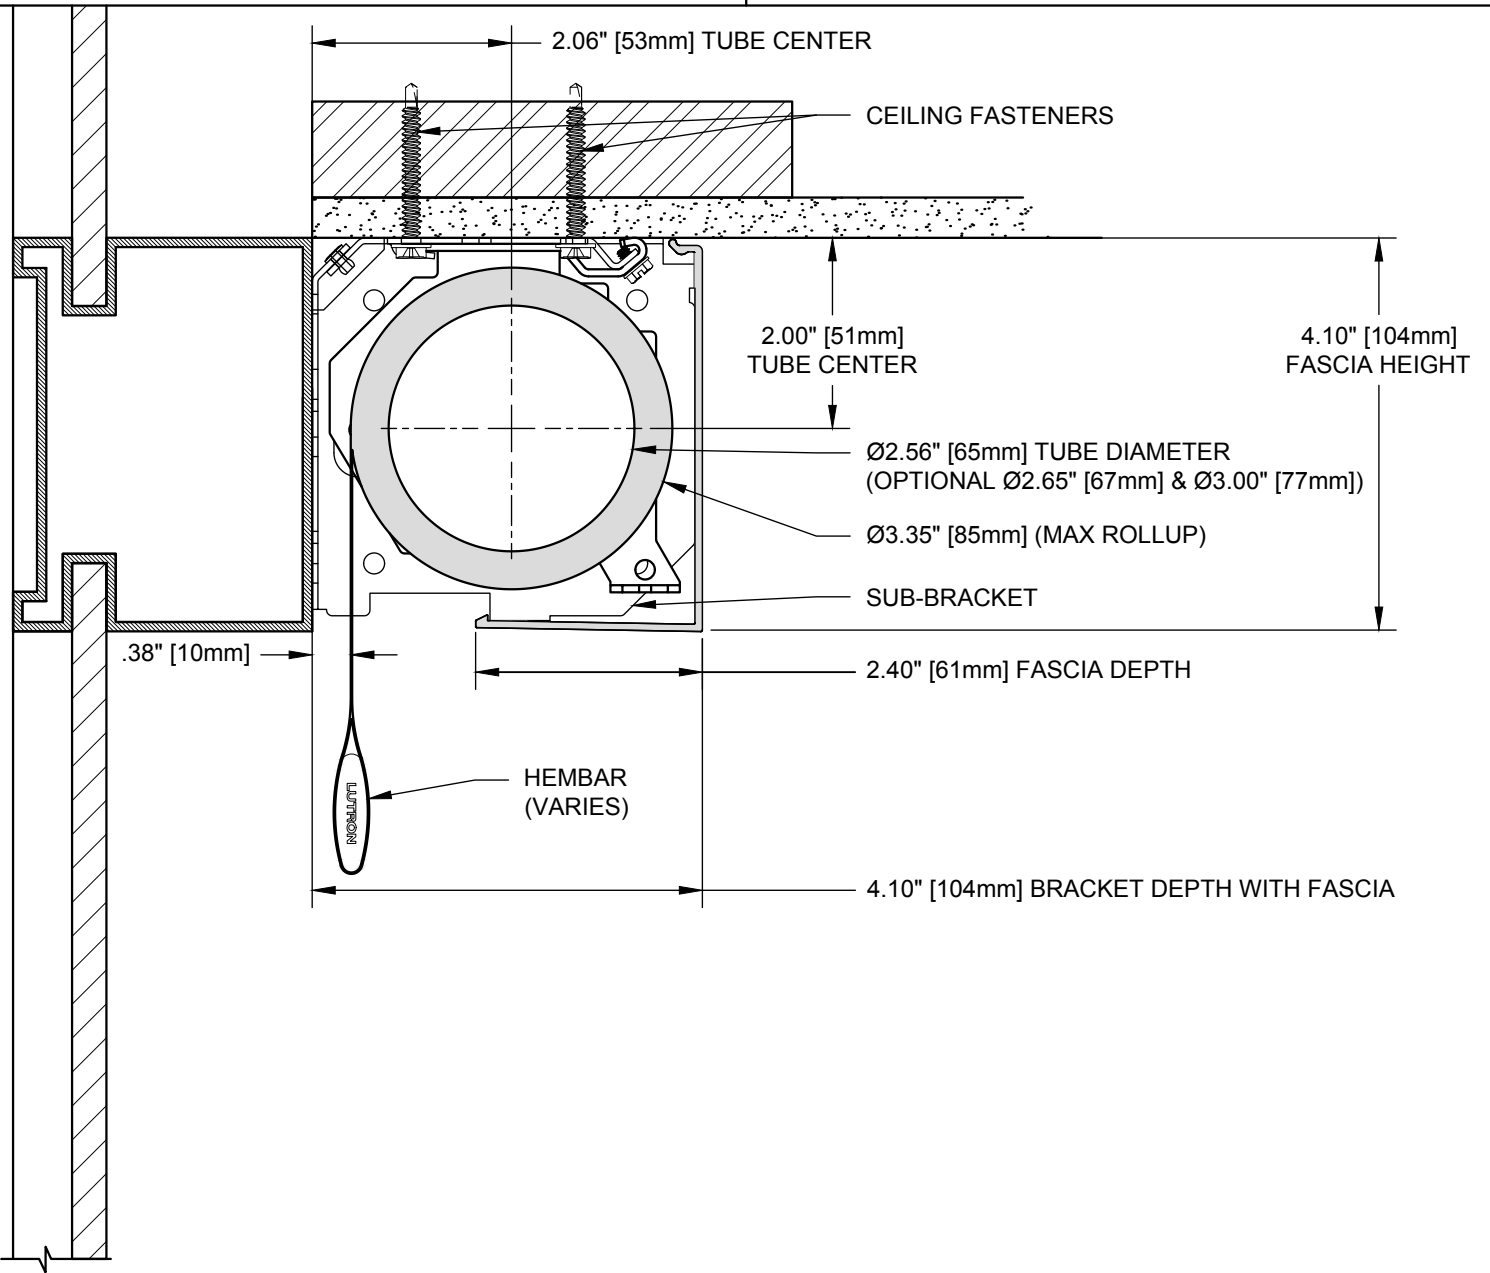

CONTRACT ROLLER MOTORIZED

CEILING MOUNT WITH FASCIA

SHADE INSTALLED AS PROVIDED BY FACTORY WILL HAVE ALL NECESSARY CLEARANCES FOR PROPER OPERATION. IF ADJUSTMENT FEATURES ARE UTILIZED, IT IS THE RESPONSIBILITY OF THE INSTALLER TO ENSURE PROPER CLEARANCES ARE MAINTAINED. NOT ALL ADJUSTMENTS ARE AVAILABLE AT MAXIMUM ROLL Ø.

MULTIPLE MOUNTING CONFIGURATIONS ARE ALLOWED: THIS BRACKET SUPPORTS CEILING OR WALL MOUNTING (CEILING MOUNT SHOWN).

LEGEND (TOP VIEW)

CMR-C		085379
SCALE: 1/2	VIEW: 1	REVISION: A