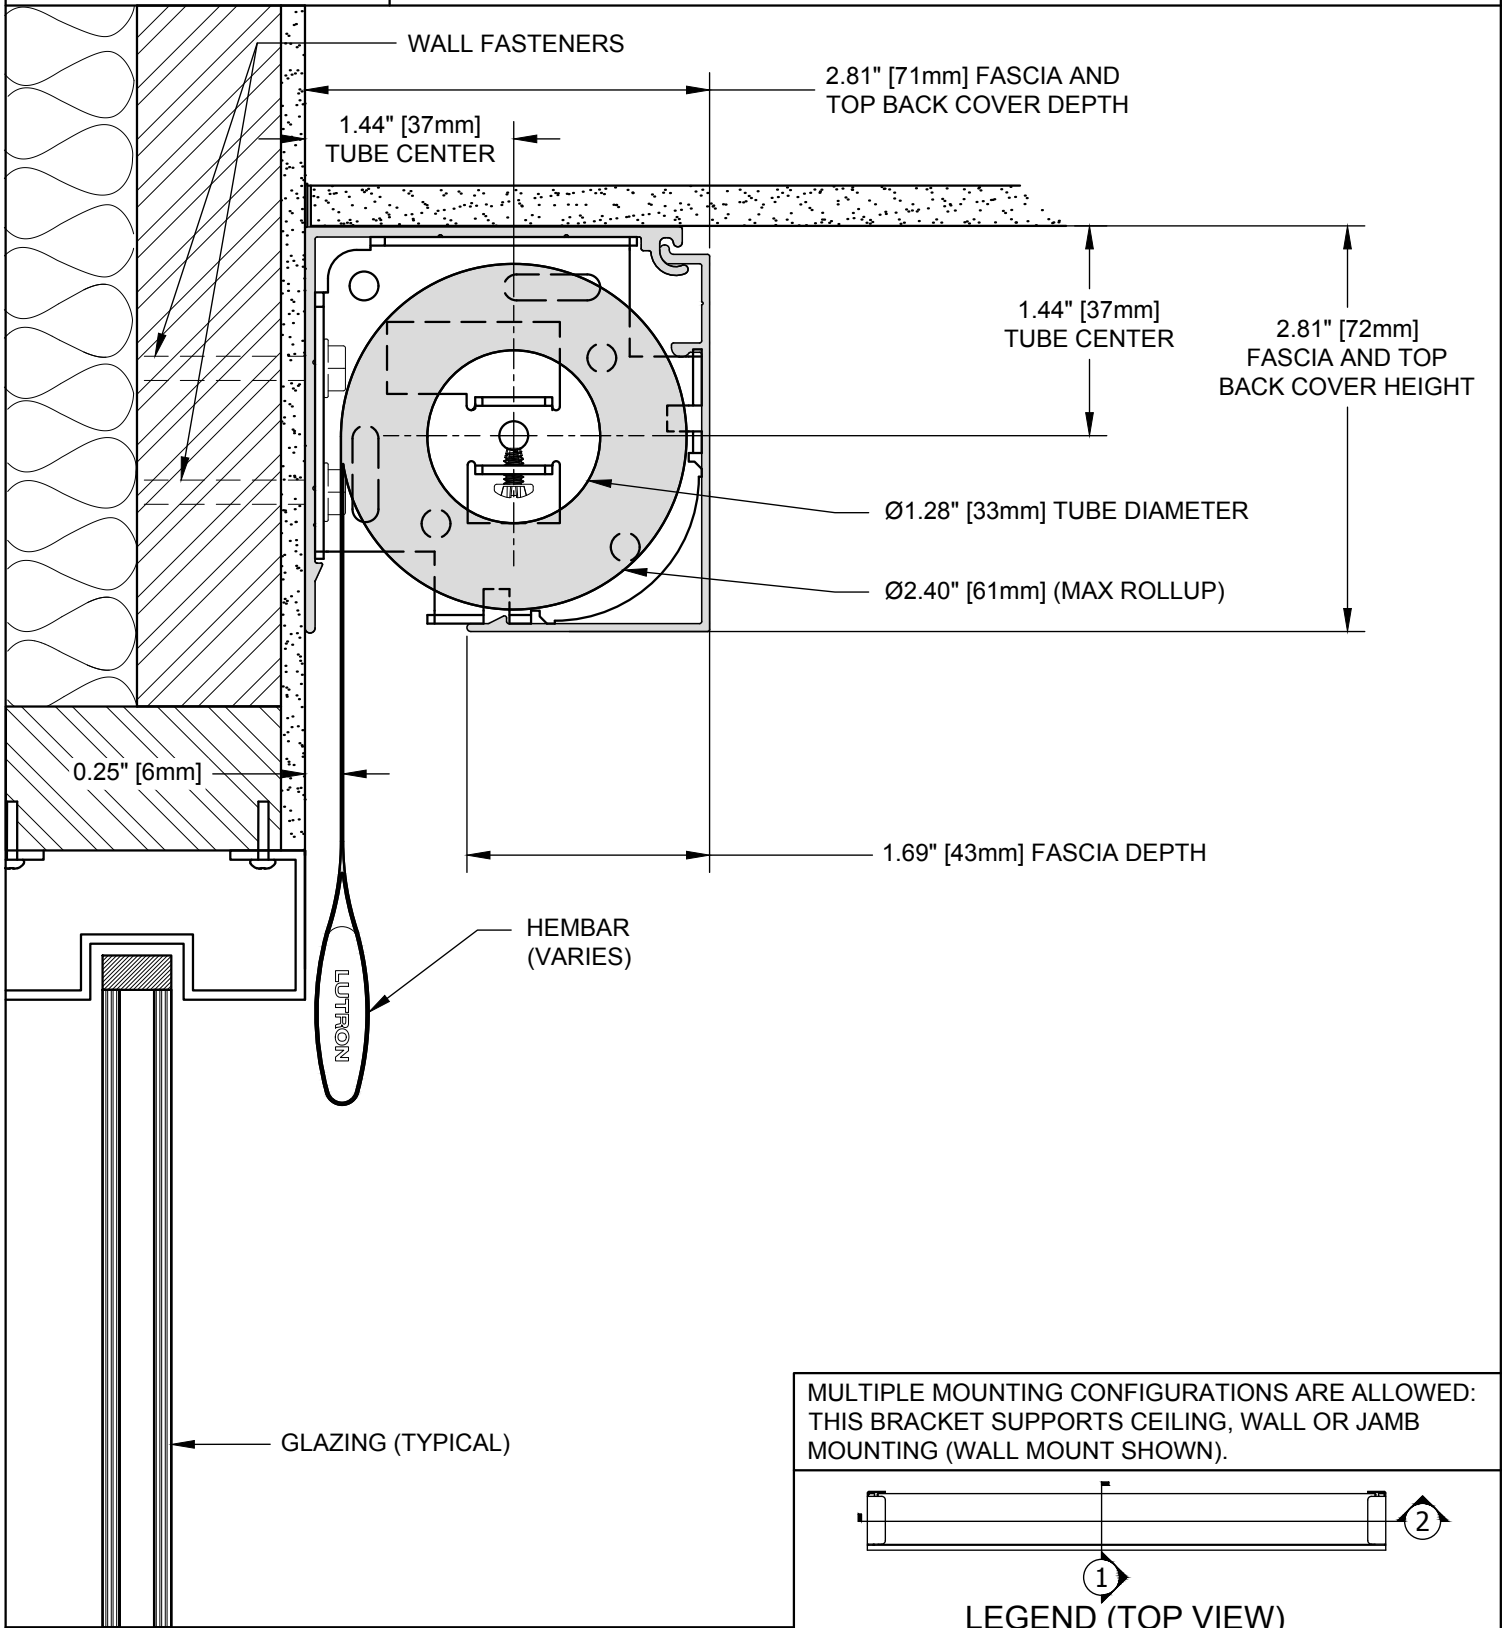

ROLLER 20

FASCIA MOUNT SHADE WITH 2.75" TOP BACK COVER AND 2.75" SQUARE FASCIA

MULTIPLE MOUNTING CONFIGURATIONS ARE ALLOWED: THIS BRACKET SUPPORTS CEILING, WALL OR JAMB MOUNTING (WALL MOUNT SHOWN).

LEGEND (TOP VIEW)

SHADE INSTALLED AS PROVIDED BY FACTORY WILL HAVE ALL NECESSARY CLEARANCES FOR PROPER OPERATION. IF ADJUSTMENT FEATURES ARE UTILIZED, IT IS THE RESPONSIBILITY OF THE INSTALLER TO ENSURE PROPER CLEARANCES ARE MAINTAINED. NOT ALL ADJUSTMENTS ARE AVAILABLE AT MAXIMUM ROLL Ø.

ROLLER 20 **085532**

SCALE: 3/4 VIEW: 1 REVISION: A

SECTION VIEW