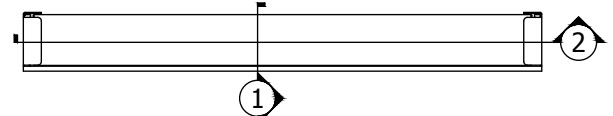

ROLLER 20

FASCIA MOUNT SHADE WITH 2.75" TOP BACK COVER AND 2.75" SQUARE FASCIA

MULTIPLE MOUNTING CONFIGURATIONS ARE ALLOWED: THIS BRACKET SUPPORTS CEILING, WALL OR JAMB MOUNTING (WALL MOUNT SHOWN).

LEGEND (TOP VIEW)

ROLLER 20 **085532**

SCALE: 3/4 VIEW: 1 REVISION: A

SECTION VIEW