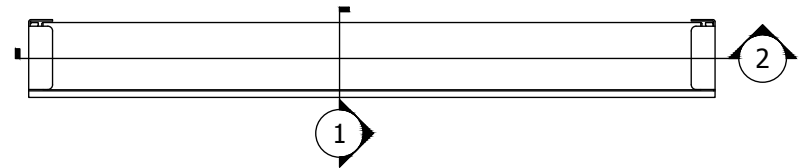

ROLLER 20

FASCIA MOUNT SHADE WITH FASCIA BRACKETS

MULTIPLE MOUNTING CONFIGURATIONS ARE ALLOWED: THIS BRACKET SUPPORTS CEILING, WALL OR JAMB MOUNTING (WALL MOUNT SHOWN).

LEGEND (TOP VIEW)

SHADE INSTALLED AS PROVIDED BY FACTORY WILL HAVE ALL NECESSARY CLEARANCES FOR PROPER OPERATION. IF ADJUSTMENT FEATURES ARE UTILIZED, IT IS THE RESPONSIBILITY OF THE INSTALLER TO ENSURE PROPER CLEARANCES ARE MAINTAINED. NOT ALL ADJUSTMENTS ARE AVAILABLE AT MAXIMUM ROLL Ø.

ROLLER 20

085536

SCALE: 1/4

VIEW: 2

REVISION: A