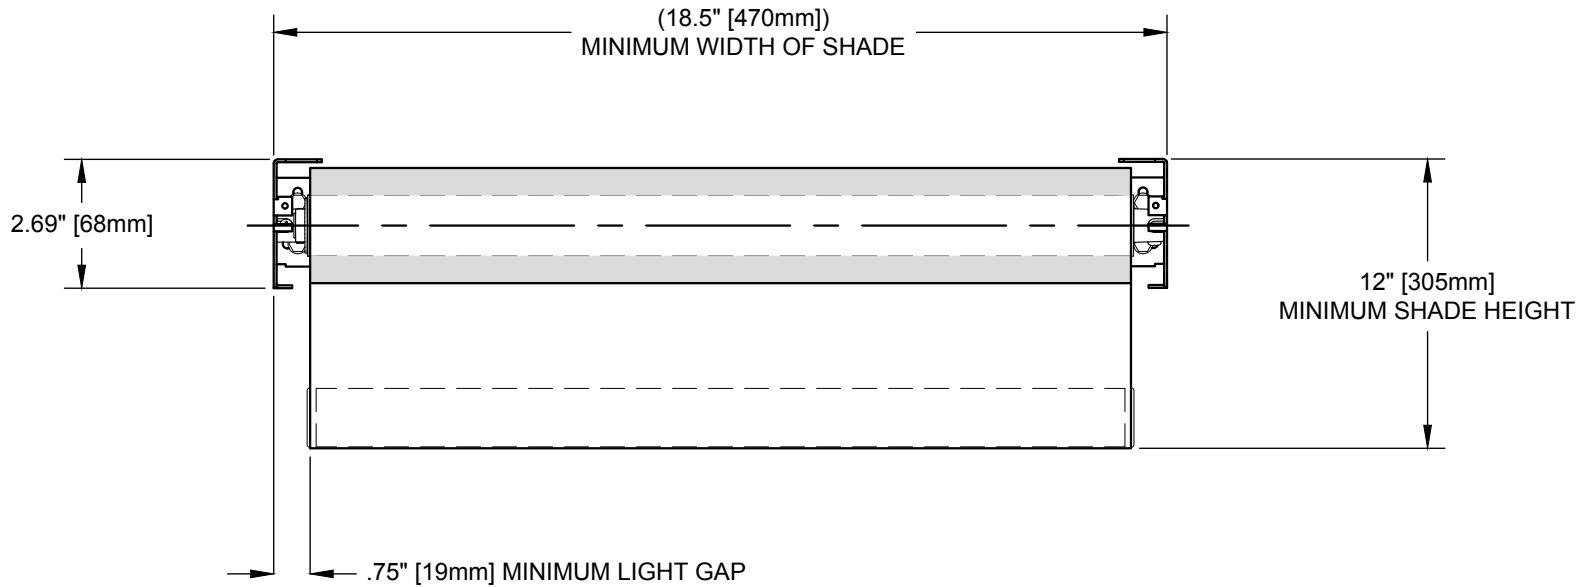

ROLLER 20

FASCIA MOUNT SHADE WITH FASCIA BRACKETS

MULTIPLE MOUNTING CONFIGURATIONS ARE ALLOWED: THIS BRACKET SUPPORTS CEILING, WALL OR JAMB MOUNTING (WALL MOUNT SHOWN).

LEGEND (TOP VIEW)

SHADE INSTALLED AS PROVIDED BY FACTORY WILL HAVE ALL NECESSARY CLEARANCES FOR PROPER OPERATION. IF ADJUSTMENT FEATURES ARE UTILIZED, IT IS THE RESPONSIBILITY OF THE INSTALLER TO ENSURE PROPER CLEARANCES ARE MAINTAINED. NOT ALL ADJUSTMENTS ARE AVAILABLE AT MAXIMUM ROLL Ø.

ROLLER 20

085536

SCALE: 1/4

VIEW: 2

REVISION: A