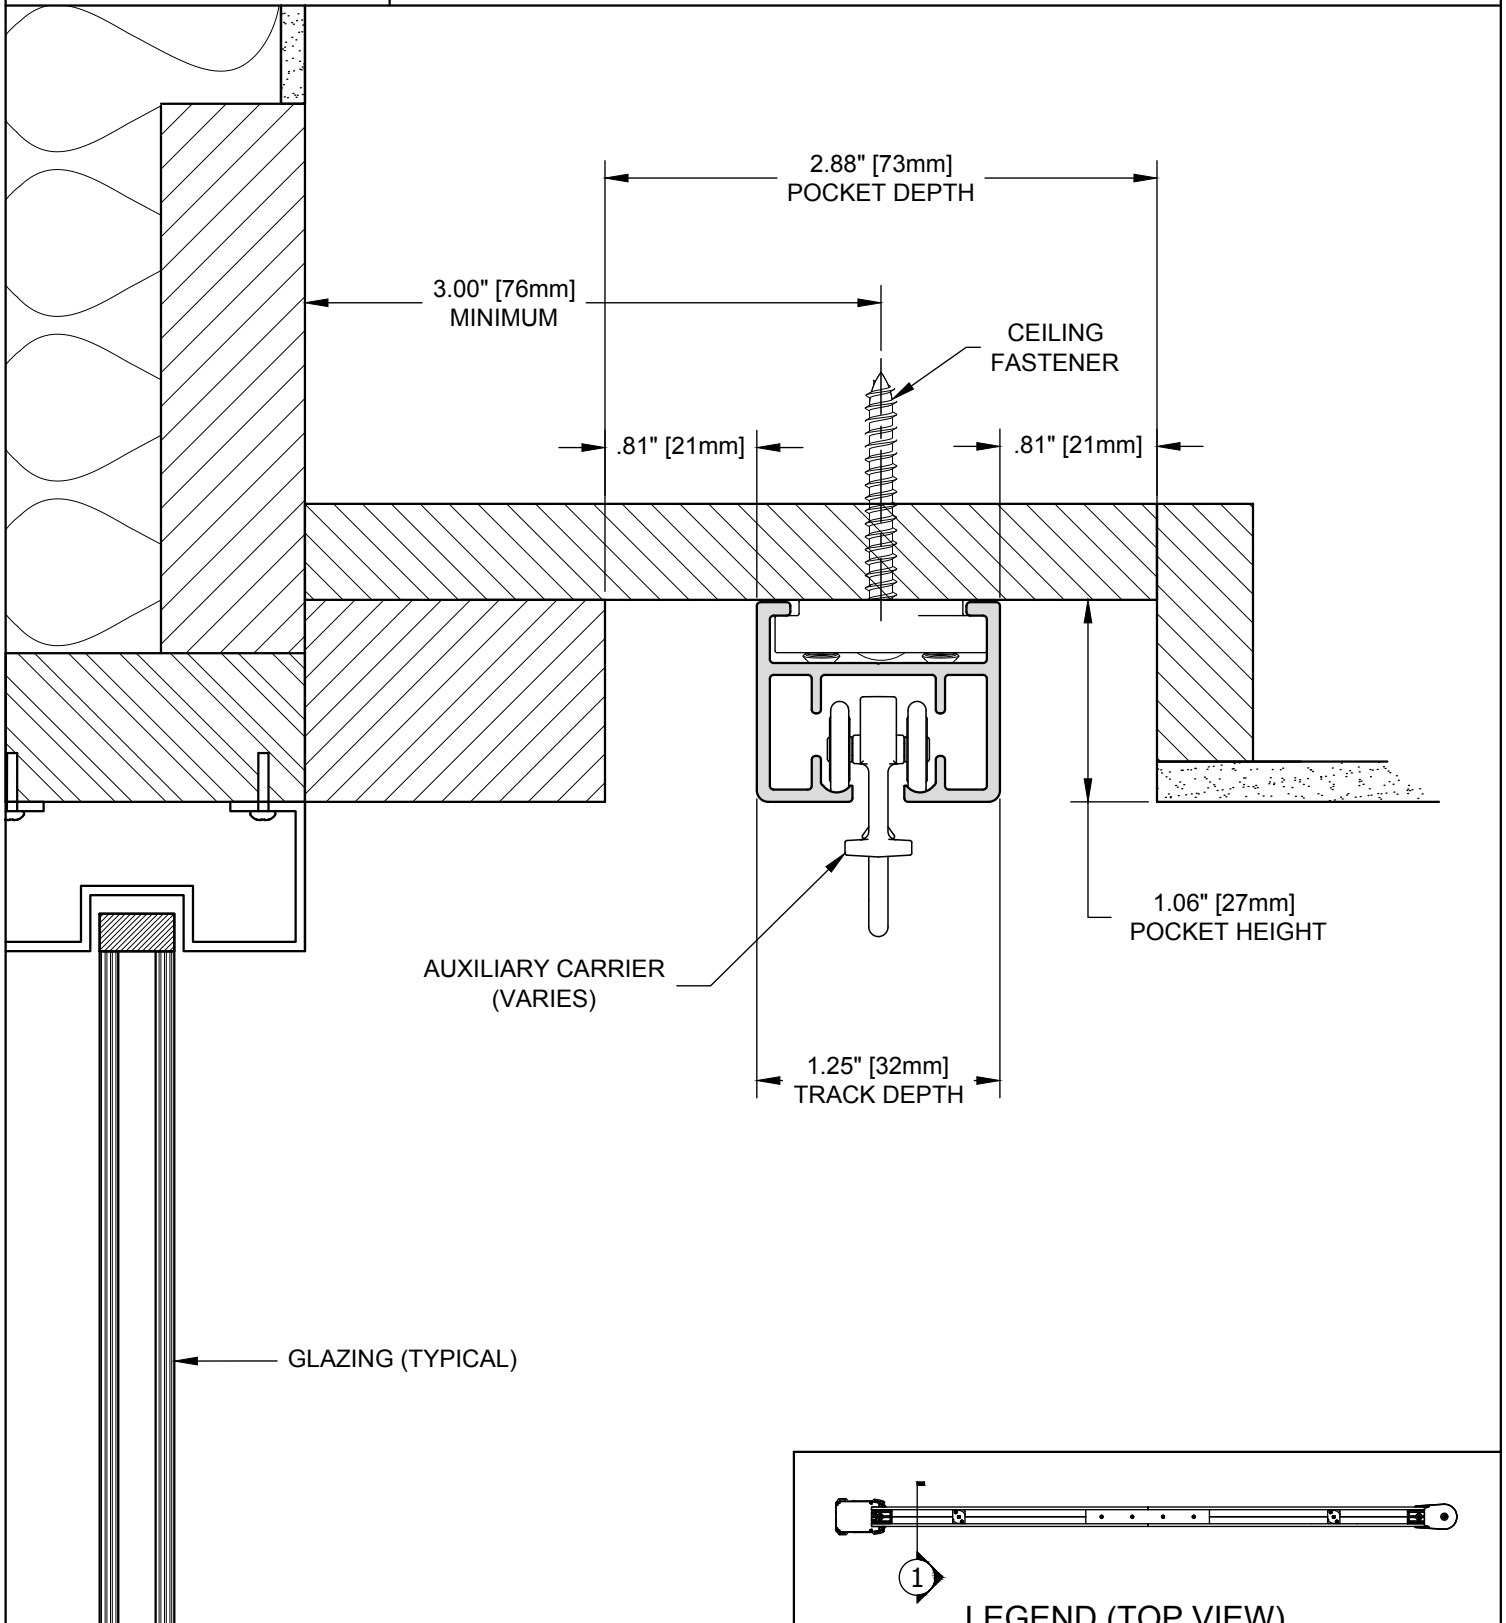

DRAPERY

RECESS TRACK MOUNT - SINGLE TRACK

DRAPERY TRACKS INSTALLED AS PROVIDED BY FACTORY PER THIS DRAWING WILL HAVE ALL NECESSARY CLEARANCES FOR PROPER OPERATION OF TYPICAL FABRIC PANELS. IT IS THE RESPONSIBILITY OF THE INSTALLER TO ENSURE PROPER CLEARANCES ARE MAINTAINED BASED ON ACTUAL FABRIC PANEL SELECTION.

DRAPERY		085546
SCALE: 1/1	VIEW: 1	REVISION: A

SECTION VIEW