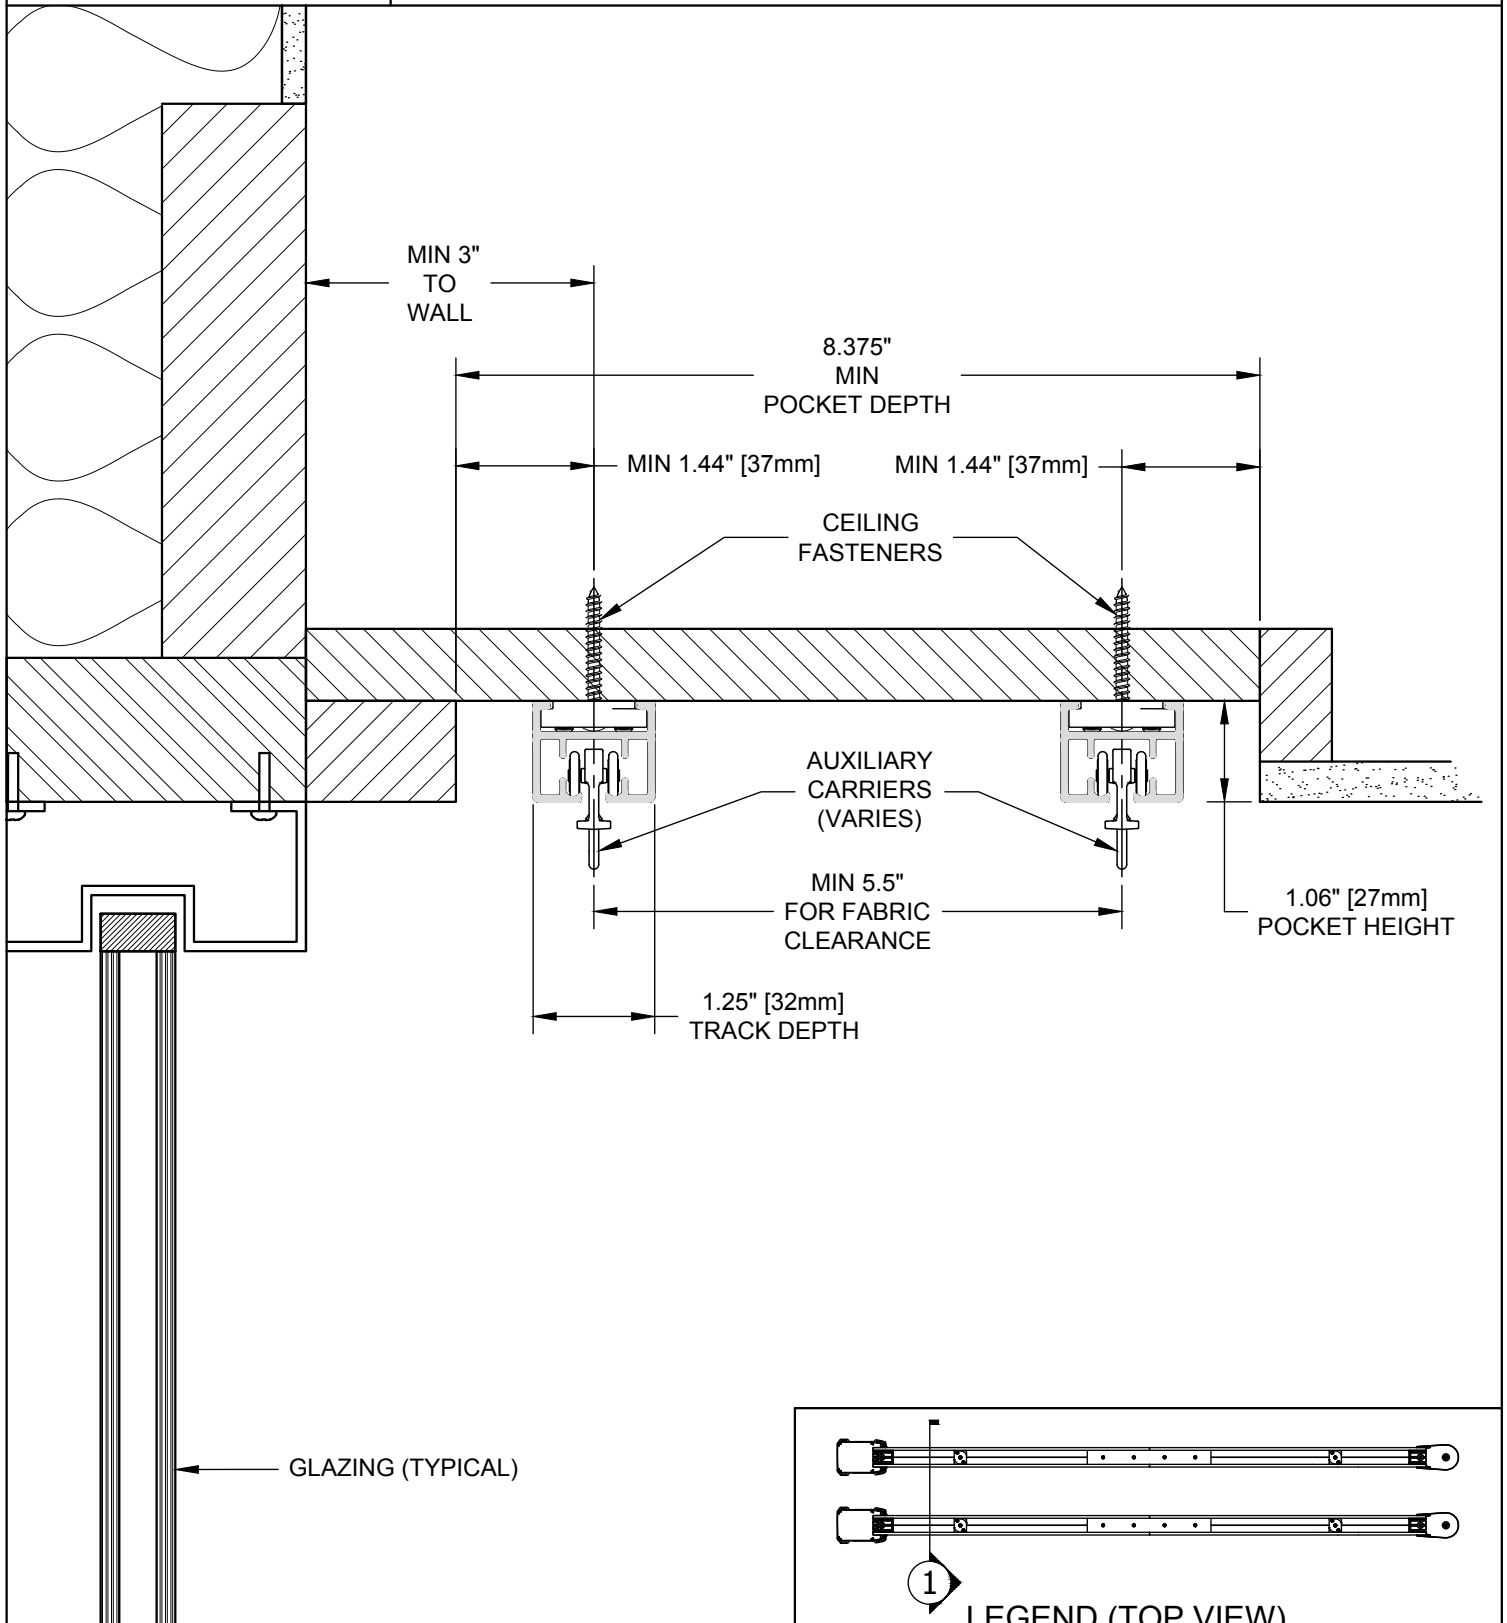

DRAPERY

RECESS TRACK MOUNT - DUAL TRACK

DRAPERY TRACKS INSTALLED AS PROVIDED BY FACTORY PER THIS DRAWING WILL HAVE ALL NECESSARY CLEARANCES FOR PROPER OPERATION OF TYPICAL FABRIC PANELS. IT IS THE RESPONSIBILITY OF THE INSTALLER TO ENSURE PROPER CLEARANCES ARE MAINTAINED BASED ON ACTUAL FABRIC PANEL SELECTION.

DRAPERY		085547
SCALE: 1/2	VIEW: 1	REVISION: A

**SECTION VIEW**