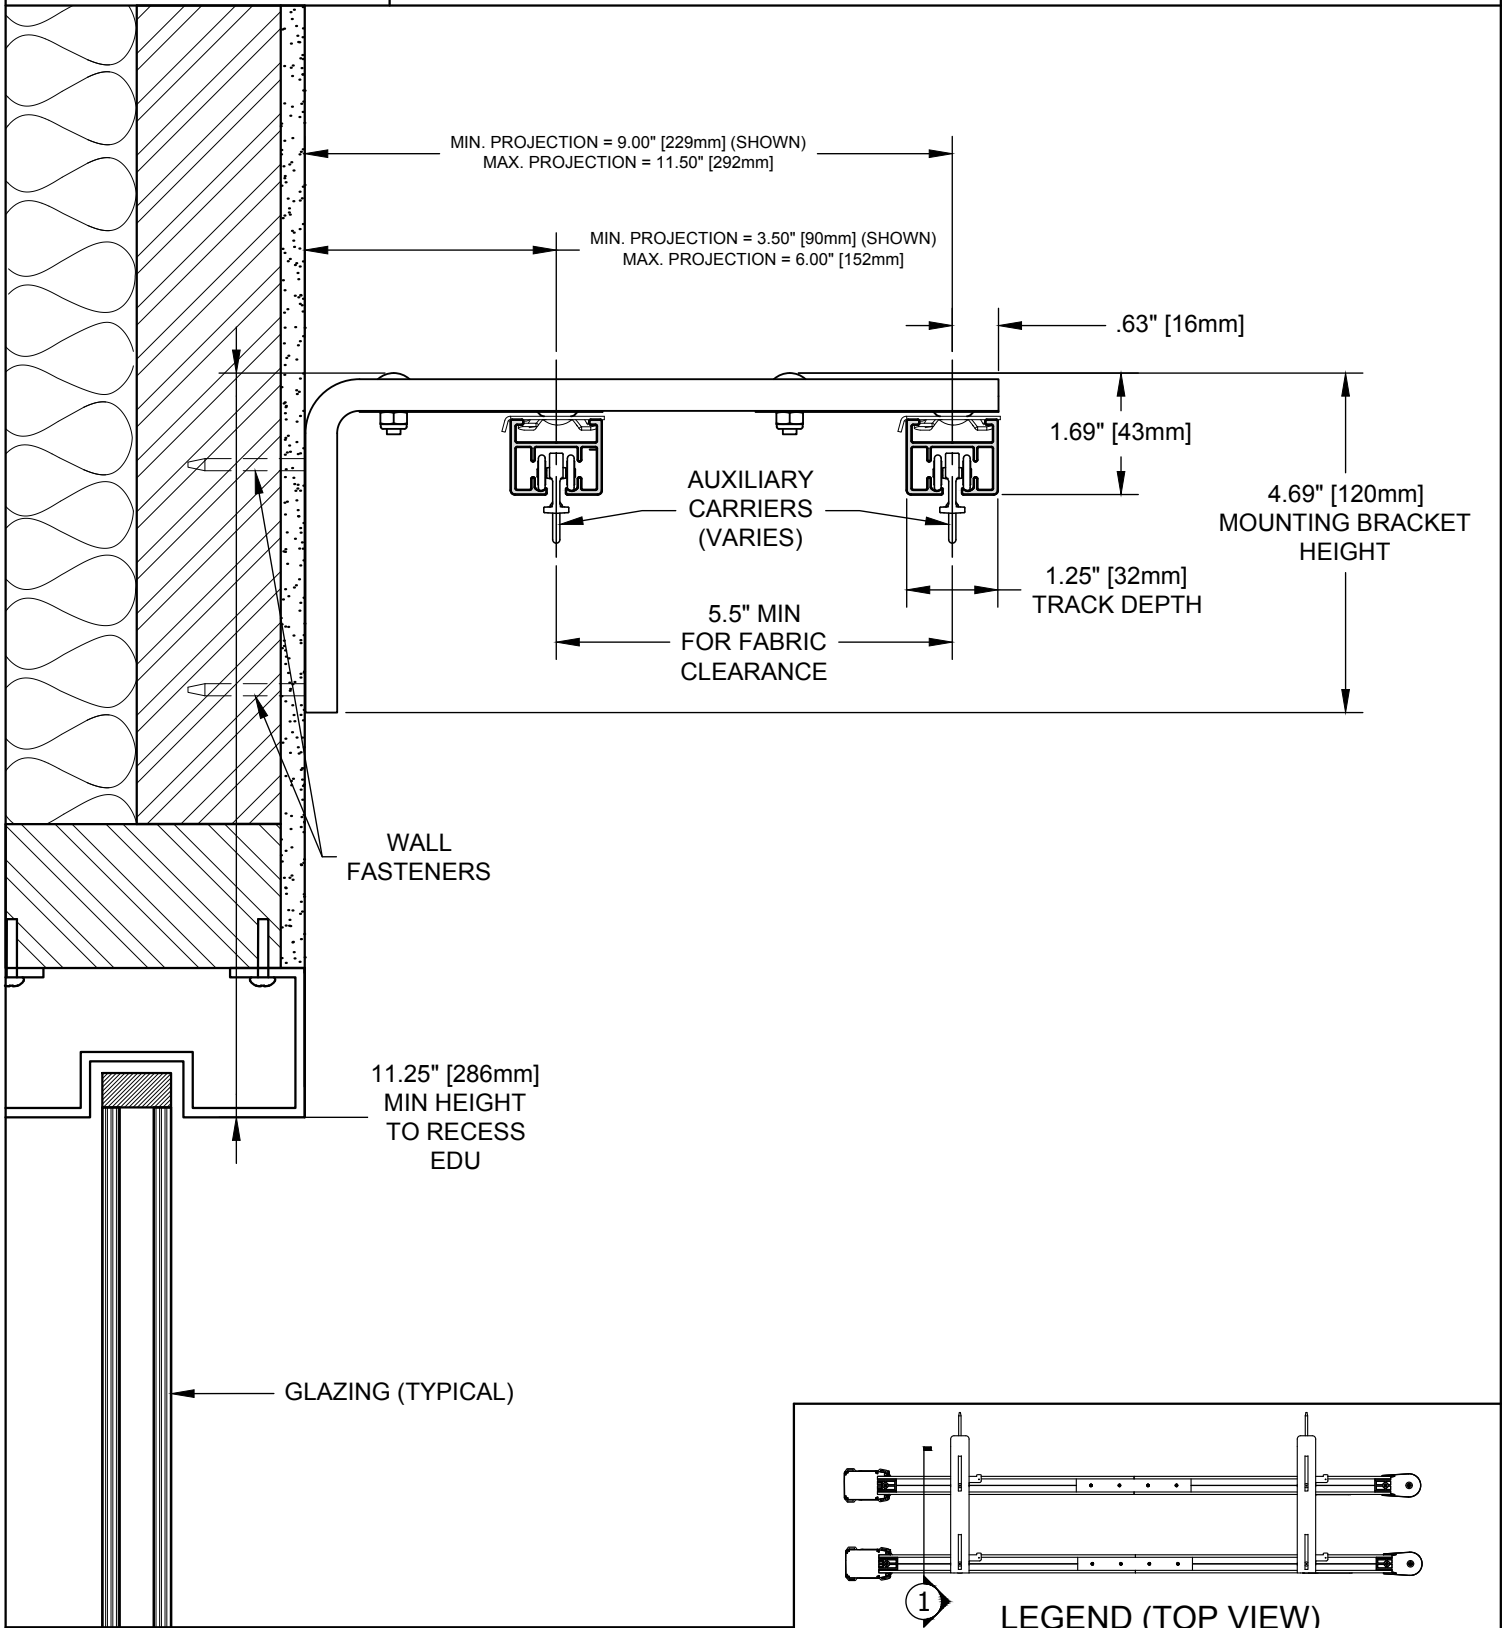

DRAPERY

WALL MOUNT - DUAL TRACK

DRAPERY TRACKS INSTALLED AS PROVIDED BY FACTORY PER THIS DRAWING WILL HAVE ALL NECESSARY CLEARANCES FOR PROPER OPERATION OF TYPICAL FABRIC PANELS. IT IS THE RESPONSIBILITY OF THE INSTALLER TO ENSURE PROPER CLEARANCES ARE MAINTAINED BASED ON ACTUAL FABRIC PANEL SELECTION.

DRAPERY		085549
SCALE: 3/8	VIEW: 1	REVISION: A

SECTION VIEW