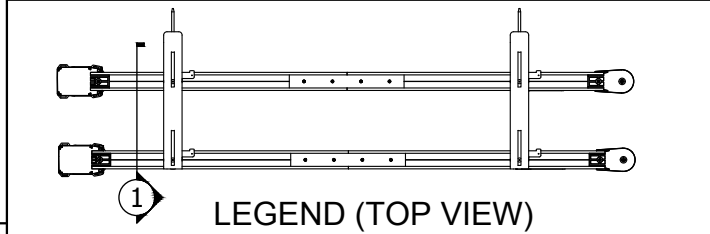

DRAPERY

WALL MOUNT - DUAL TRACK

DRAPERY TRACKS INSTALLED AS PROVIDED BY FACTORY PER THIS DRAWING WILL HAVE ALL NECESSARY CLEARANCES FOR PROPER OPERATION OF TYPICAL FABRIC PANELS. IT IS THE RESPONSIBILITY OF THE INSTALLER TO ENSURE PROPER CLEARANCES ARE MAINTAINED BASED ON ACTUAL FABRIC PANEL SELECTION.

DRAPERY		085549
SCALE: 3/8	VIEW: 1	REVISION: A

SECTION VIEW