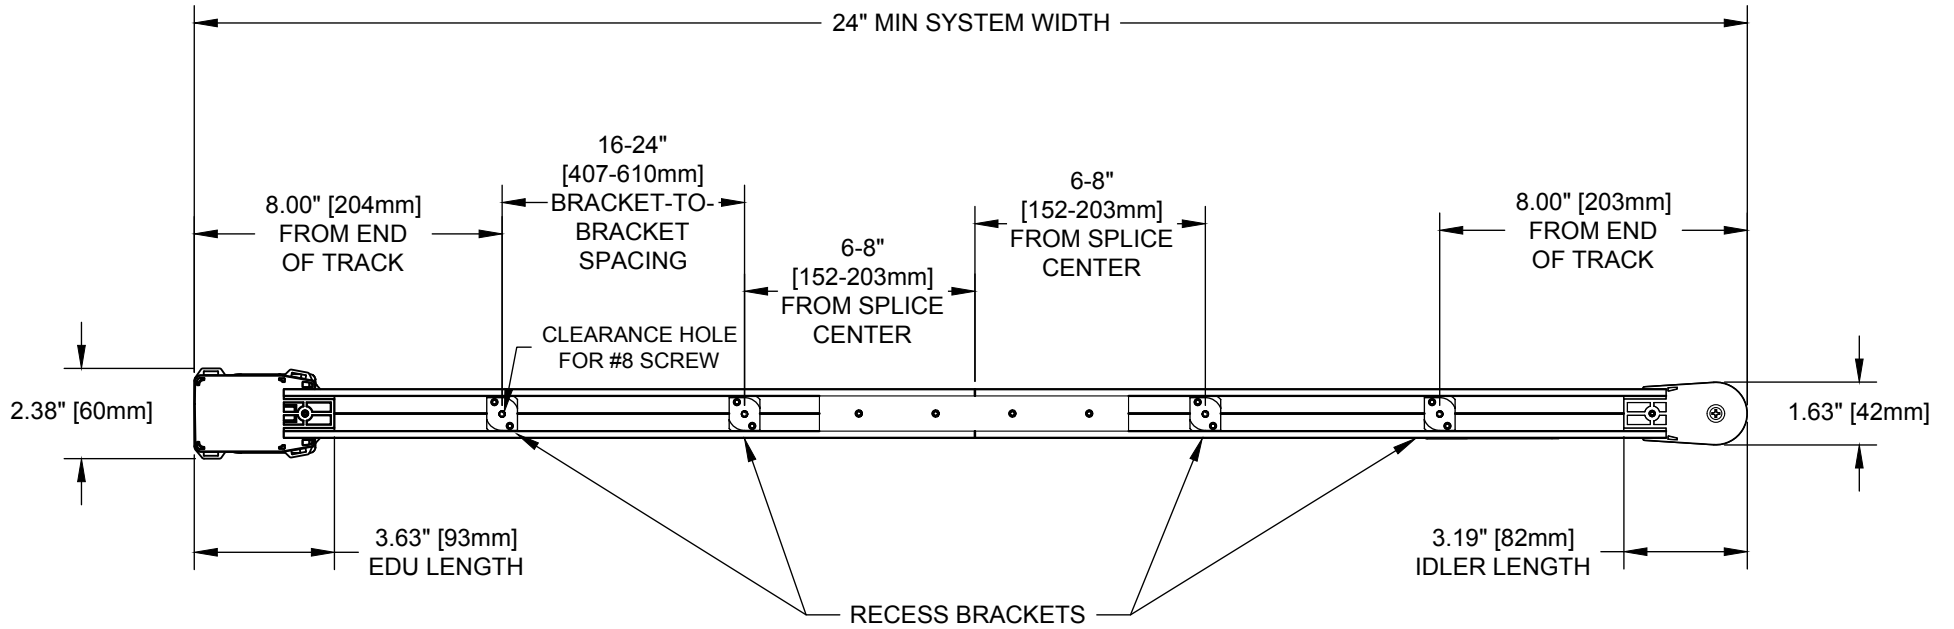

DRAPERY

RECESS MOUNT - SINGLE TRACK

DRAPERY TRACKS SHOWN AS PER FACTORY REVISIONS. THIS DRAWING WILL HAVE ALL NECESSARY CLEARANCES FOR PROPER OPERATION OF FABRIC PANELS. IT IS THE RESPONSIBILITY OF THE INSTALLER TO ENSURE PROPER CLEARANCES ARE MAINTAINED BASED ON ACTUAL FABRIC PANEL SELECTION.