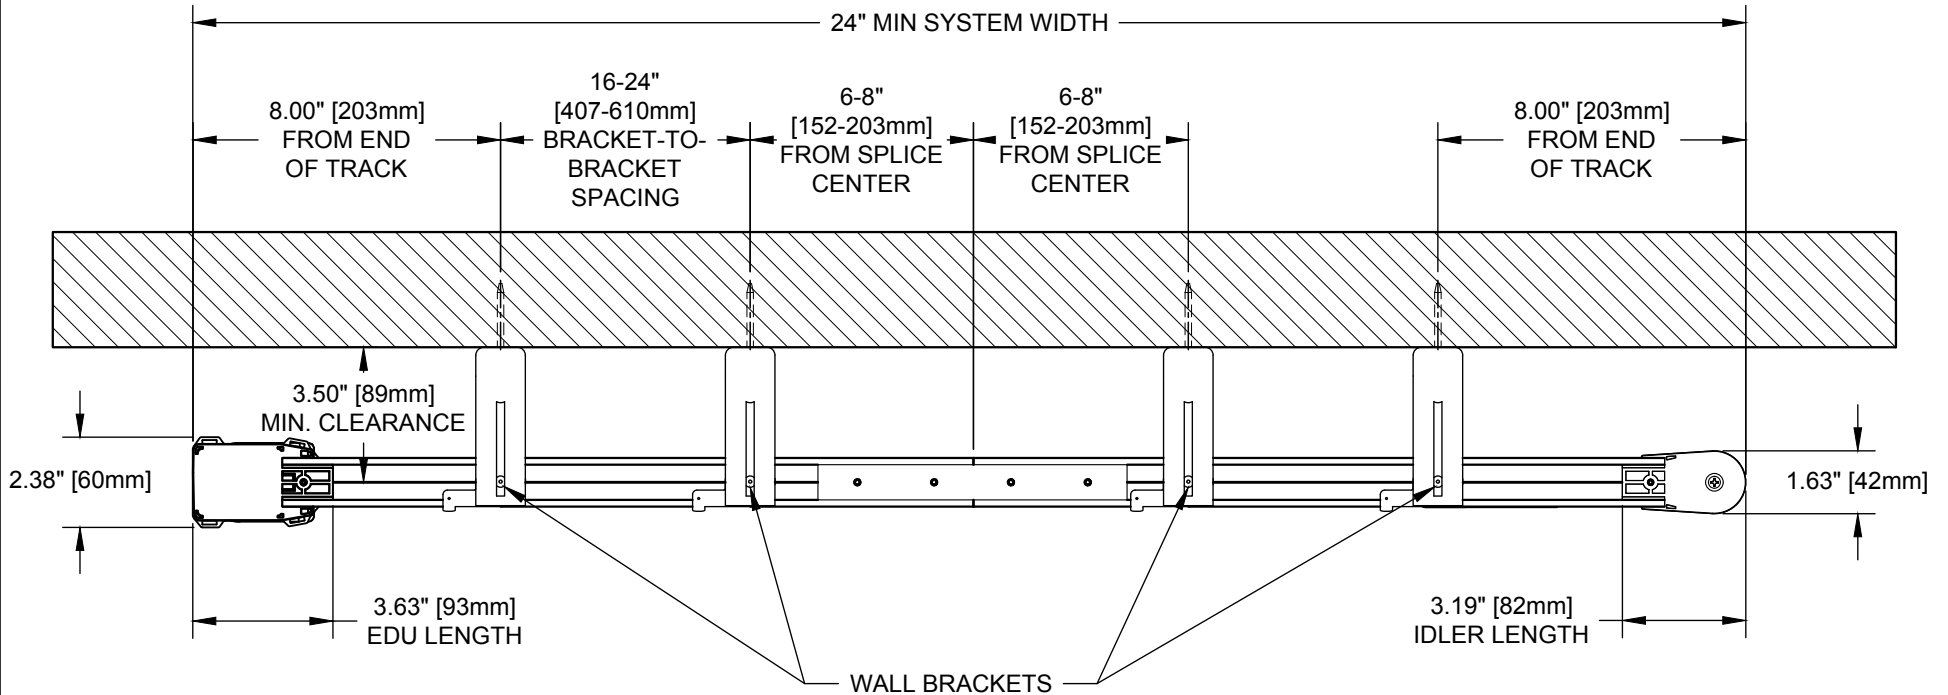

DRAPERY

WALL MOUNT - SINGLE TRACK

DRAPERY TRACKS SHOWN AS PER FACTORY RECOMMENDATIONS. ALL HAVE ALL NECESSARY CLEARANCES FOR PROPER OPERATION OF FABRIC PANELS. IT IS THE RESPONSIBILITY OF THE INSTALLER TO ENSURE PROPER CLEARANCES ARE MAINTAINED BASED ON ACTUAL FABRIC PANEL SELECTION.