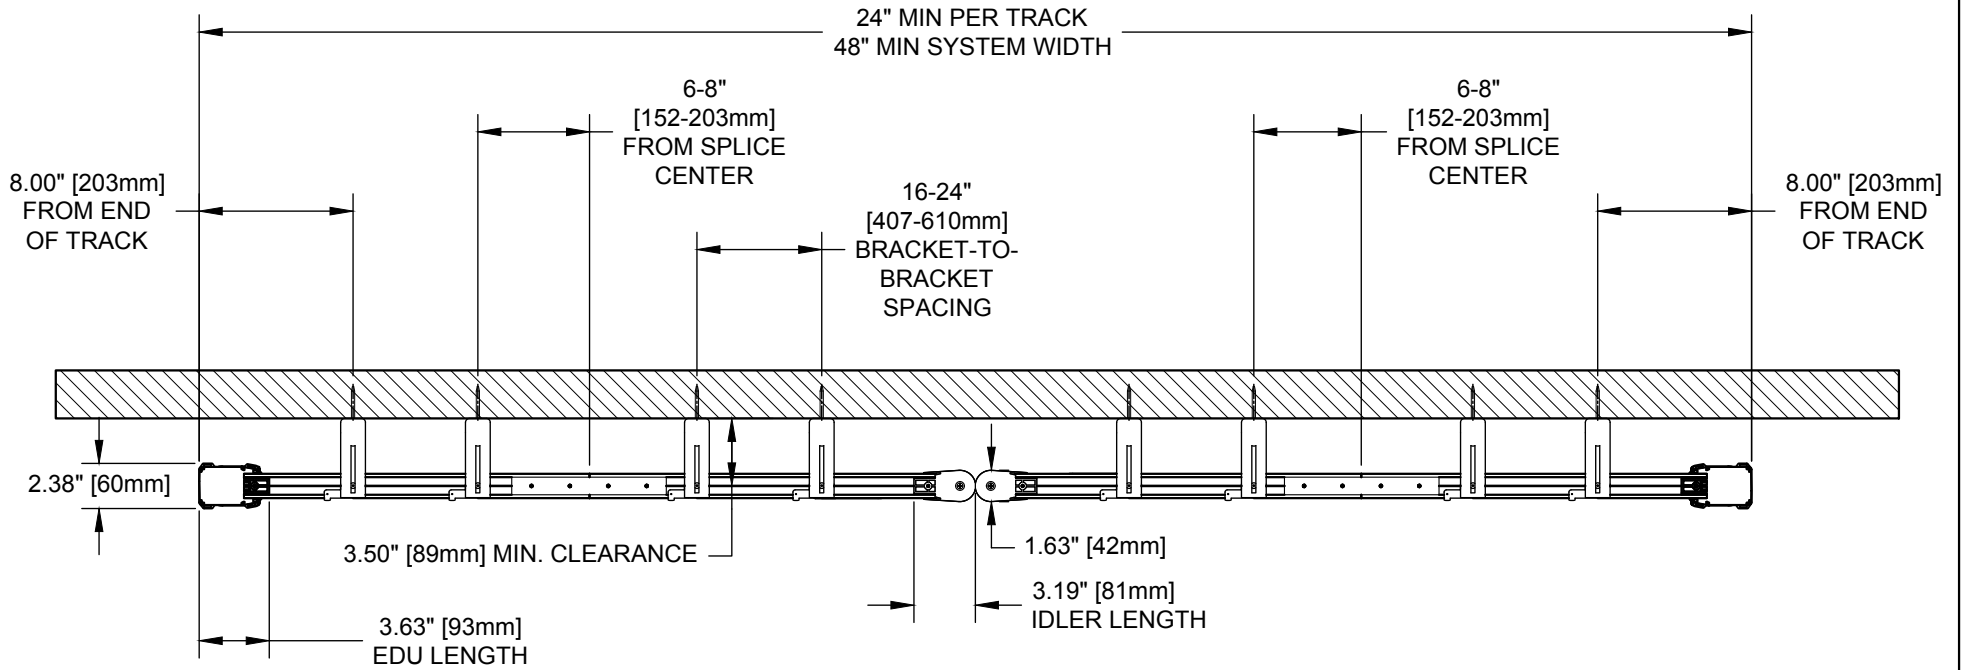

DRAPERY

WALL MOUNT - TANDEM TRACK

DRAPERY TRACKS SHOWN AS PER FACTORY RECOMMENDATIONS. THIS DRAWING WILL HAVE ALL NECESSARY CLEARANCES FOR PROPER OPERATION OF FABRIC PANELS. IT IS THE RESPONSIBILITY OF THE INSTALLER TO ENSURE PROPER CLEARANCES ARE MAINTAINED BASED ON ACTUAL FABRIC PANEL SELECTION.