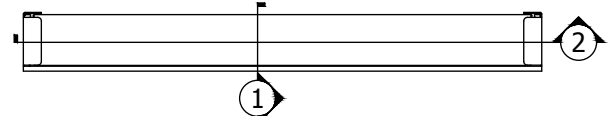

SERENA/TRIATHLON

WIRED - NO TOP TREATMENT

MULTIPLE MOUNTING CONFIGURATIONS ARE ALLOWED: THIS BRACKET SUPPORTS WALL OR CEILING MOUNTING (CEILING MOUNT SHOWN).

LEGEND (TOP VIEW)

SHADE INSTALLED AS PROVIDED BY FACTORY WILL HAVE ALL NECESSARY CLEARANCES FOR PROPER OPERATION. IF ADJUSTMENT FEATURES ARE UTILIZED, IT IS THE RESPONSIBILITY OF THE INSTALLER TO ENSURE PROPER CLEARANCES ARE MAINTAINED. NOT ALL ADJUSTMENTS ARE AVAILABLE AT MAXIMUM ROLL Ø.

SERENA/TRIATHLON		085569
SCALE: 1/2	VIEW: 1	REVISION: A

SECTION VIEW