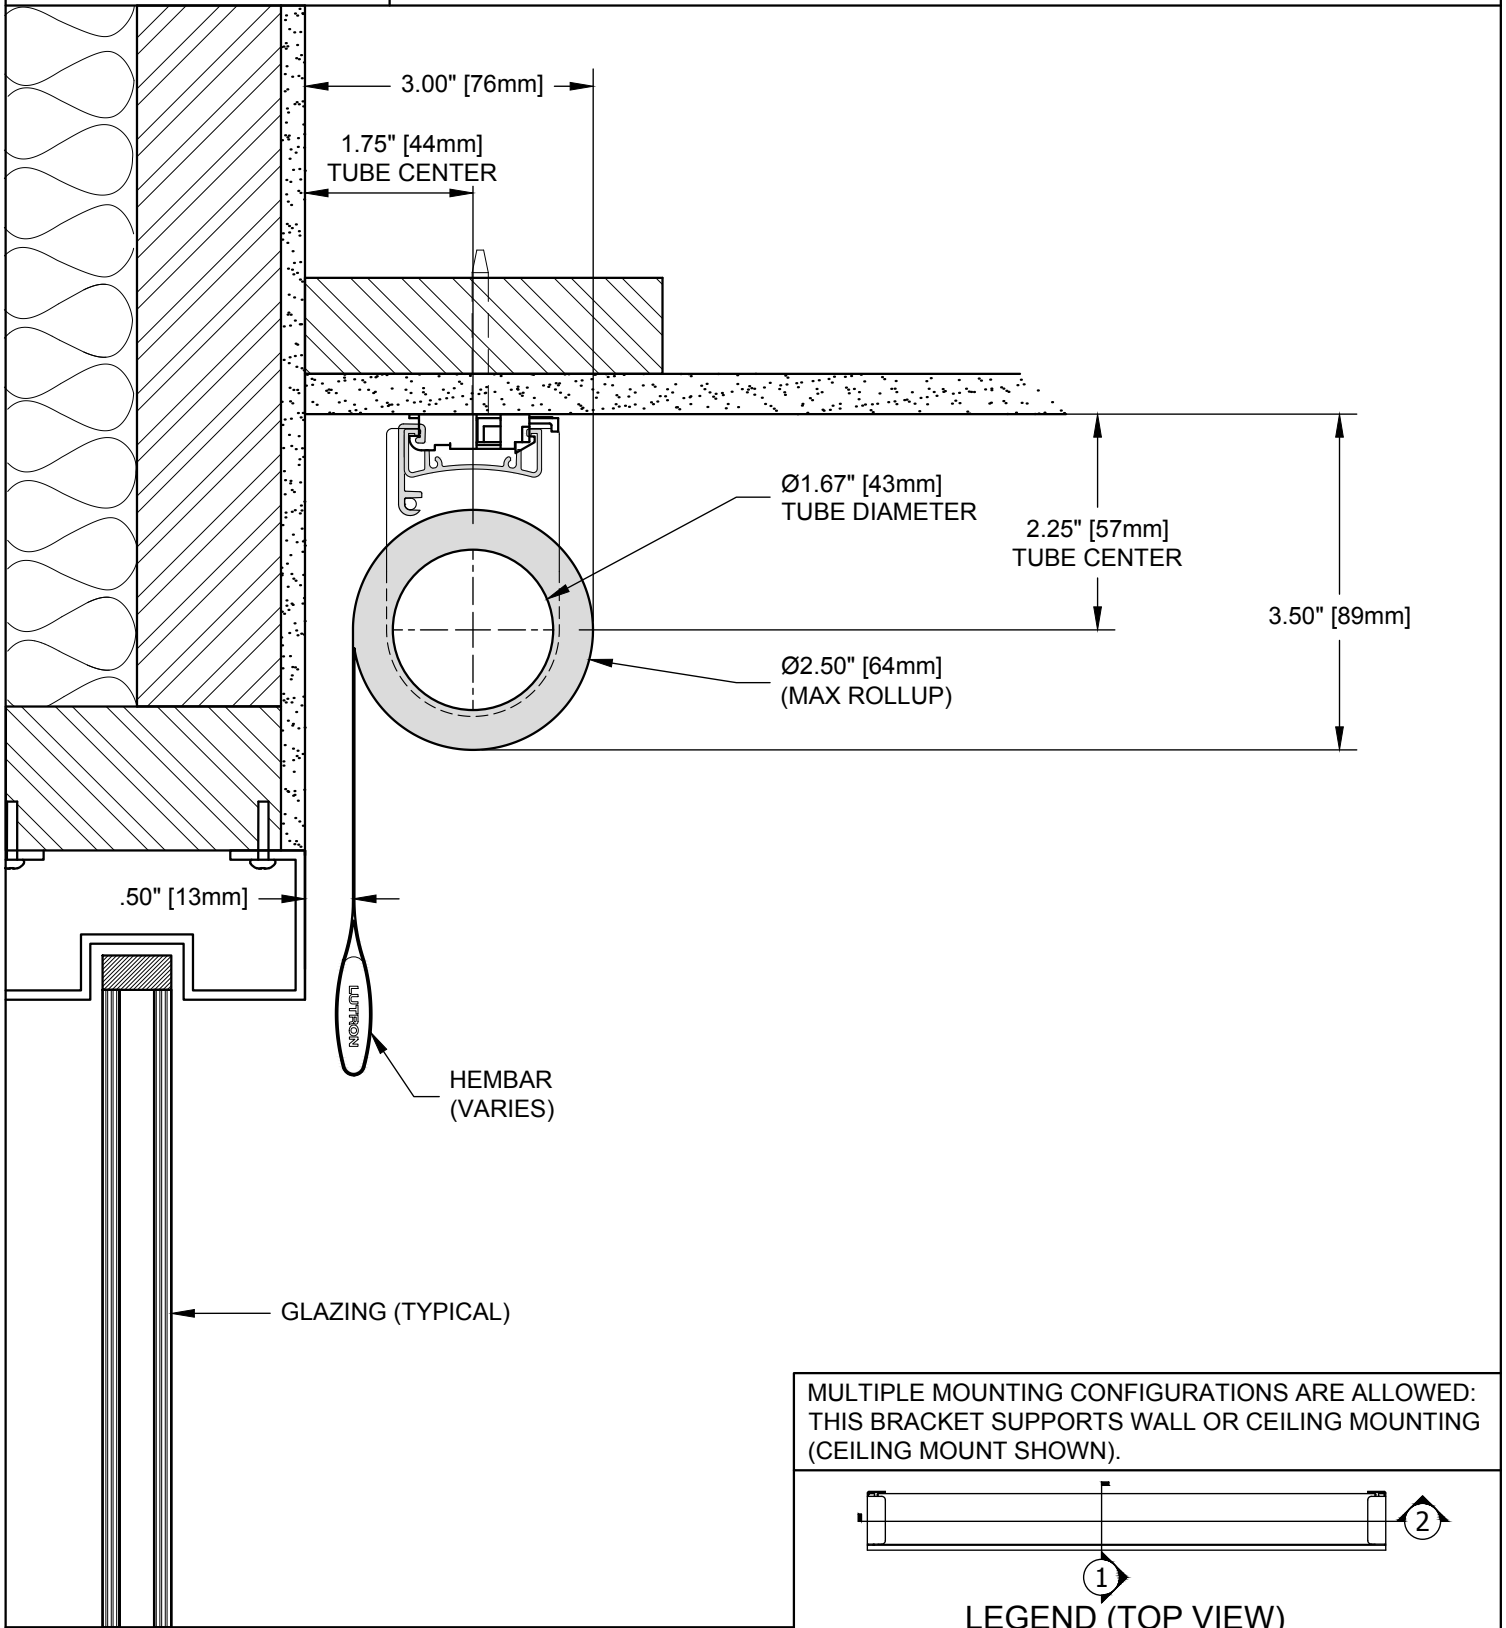

SERENA/TRIATHLON

WIRED - NO TOP TREATMENT

MULTIPLE MOUNTING CONFIGURATIONS ARE ALLOWED: THIS BRACKET SUPPORTS WALL OR CEILING MOUNTING (CEILING MOUNT SHOWN).

LEGEND (TOP VIEW)

SHADE INSTALLED AS PROVIDED BY FACTORY WILL HAVE ALL NECESSARY CLEARANCES FOR PROPER OPERATION. IF ADJUSTMENT FEATURES ARE UTILIZED, IT IS THE RESPONSIBILITY OF THE INSTALLER TO ENSURE PROPER CLEARANCES ARE MAINTAINED. NOT ALL ADJUSTMENTS ARE AVAILABLE AT MAXIMUM ROLL Ø.

SERENA/TRIATHLON		085569
SCALE: 1/2	VIEW: 1	REVISION: A

SECTION VIEW