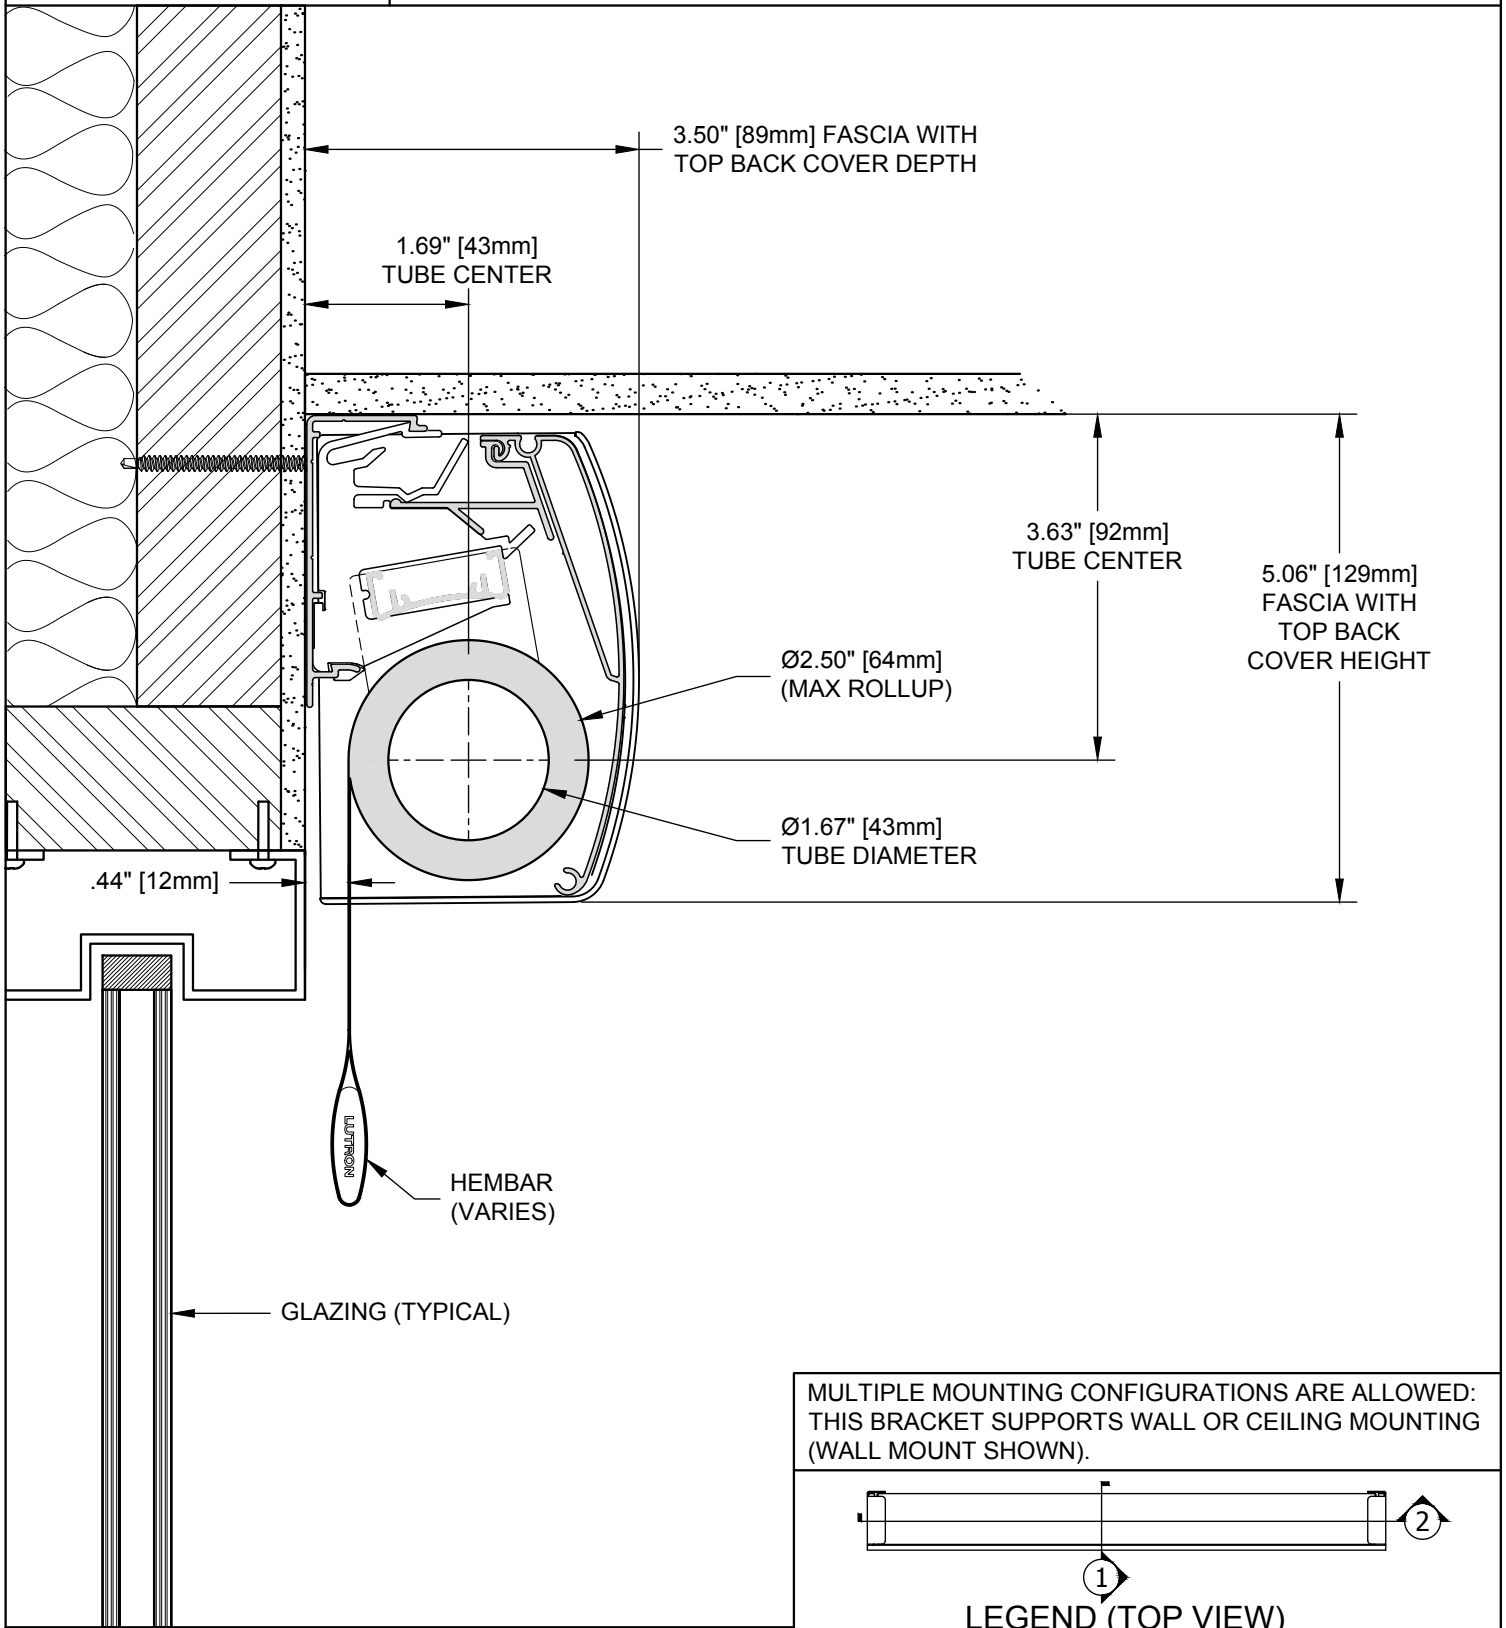

SERENA/TRIATHLON

WIRED - FABRIC WRAPPED FASCIA

MULTIPLE MOUNTING CONFIGURATIONS ARE ALLOWED: THIS BRACKET SUPPORTS WALL OR CEILING MOUNTING (WALL MOUNT SHOWN).

LEGEND (TOP VIEW)

SHADE INSTALLED AS PROVIDED BY FACTORY WILL HAVE ALL NECESSARY CLEARANCES FOR PROPER OPERATION. IF ADJUSTMENT FEATURES ARE UTILIZED, IT IS THE RESPONSIBILITY OF THE INSTALLER TO ENSURE PROPER CLEARANCES ARE MAINTAINED. NOT ALL ADJUSTMENTS ARE AVAILABLE AT MAXIMUM ROLL Ø.

SERENA/TRIATHLON		085571
SCALE: 1/2	VIEW: 1	REVISION: A

SECTION VIEW