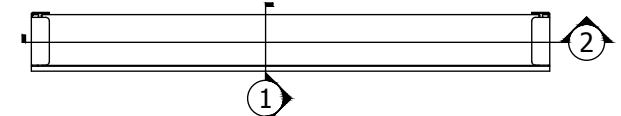

SERENA/TRIATHLON

WIRED - FABRIC WRAPPED FASCIA

MULTIPLE MOUNTING CONFIGURATIONS ARE ALLOWED: THIS BRACKET SUPPORTS WALL OR CEILING MOUNTING (WALL MOUNT SHOWN).

LEGEND (TOP VIEW)

SHADE INSTALLED AS PROVIDED BY FACTORY WILL HAVE ALL NECESSARY CLEARANCES FOR PROPER OPERATION. IF ADJUSTMENT FEATURES ARE UTILIZED, IT IS THE RESPONSIBILITY OF THE INSTALLER TO ENSURE PROPER CLEARANCES ARE MAINTAINED. NOT ALL ADJUSTMENTS ARE AVAILABLE AT MAXIMUM ROLL Ø.

SERENA/TRIATHLON		085571
SCALE: 1/2	VIEW: 1	REVISION: A

SECTION VIEW