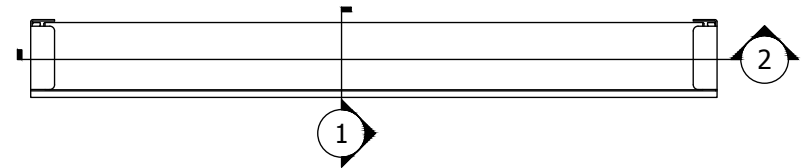

SERENA/TRIATHLON

WIRED - FABRIC WRAPPED FASCIA MOUNT

MULTIPLE MOUNTING CONFIGURATIONS ARE ALLOWED: THIS BRACKET SUPPORTS WALL OR CEILING MOUNTING (WALL MOUNT SHOWN).

LEGEND (TOP VIEW)

SHADE INSTALLED AS PROVIDED BY FACTORY WILL HAVE ALL NECESSARY CLEARANCES FOR PROPER OPERATION. IF ADJUSTMENT FEATURES ARE UTILIZED, IT IS THE RESPONSIBILITY OF THE INSTALLER TO ENSURE PROPER CLEARANCES ARE MAINTAINED. NOT ALL ADJUSTMENTS ARE AVAILABLE AT MAXIMUM ROLL Ø.

SERENA/TRIATHLON

085572

SCALE: 3/8

VIEW: 2

REVISION: A