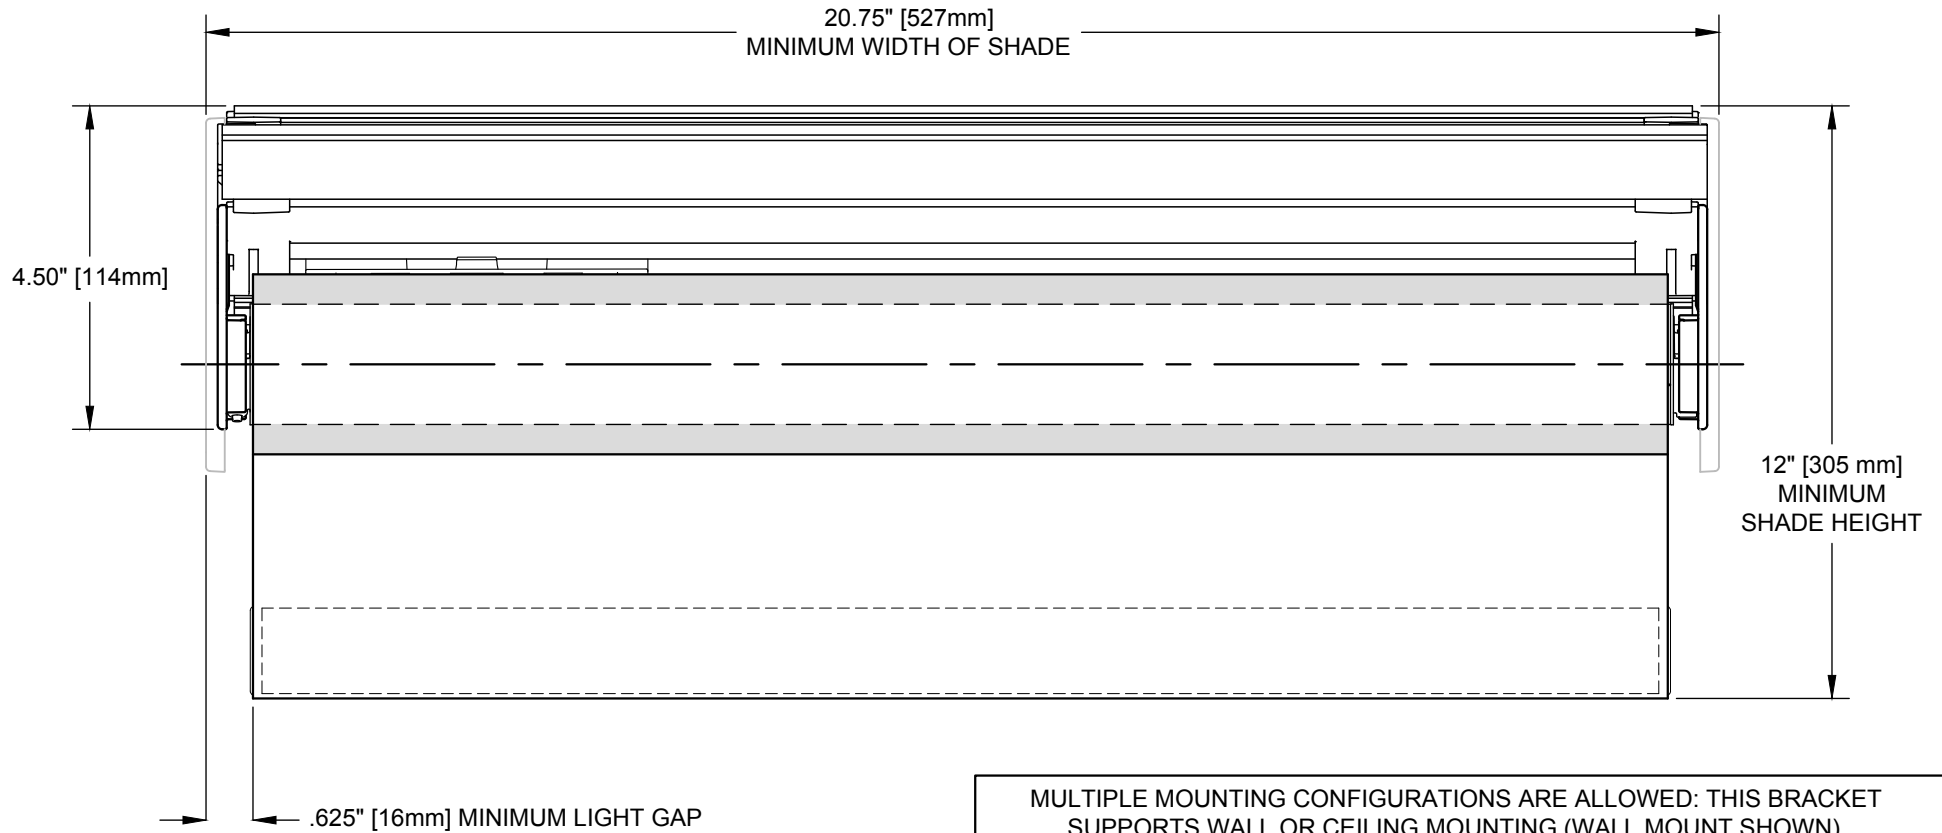

SERENA/TRIATHLON

WIRED - FABRIC WRAPPED FASCIA MOUNT

MULTIPLE MOUNTING CONFIGURATIONS ARE ALLOWED: THIS BRACKET SUPPORTS WALL OR CEILING MOUNTING (WALL MOUNT SHOWN).

LEGEND (TOP VIEW)

SHADE INSTALLED AS PROVIDED BY FACTORY WILL HAVE ALL NECESSARY CLEARANCES FOR PROPER OPERATION. IF ADJUSTMENT FEATURES ARE UTILIZED, IT IS THE RESPONSIBILITY OF THE INSTALLER TO ENSURE PROPER CLEARANCES ARE MAINTAINED. NOT ALL ADJUSTMENTS ARE AVAILABLE AT MAXIMUM ROLL Ø.

SERENA/TRIATHLON

085572

SCALE: 3/8

VIEW: 2

REVISION: A