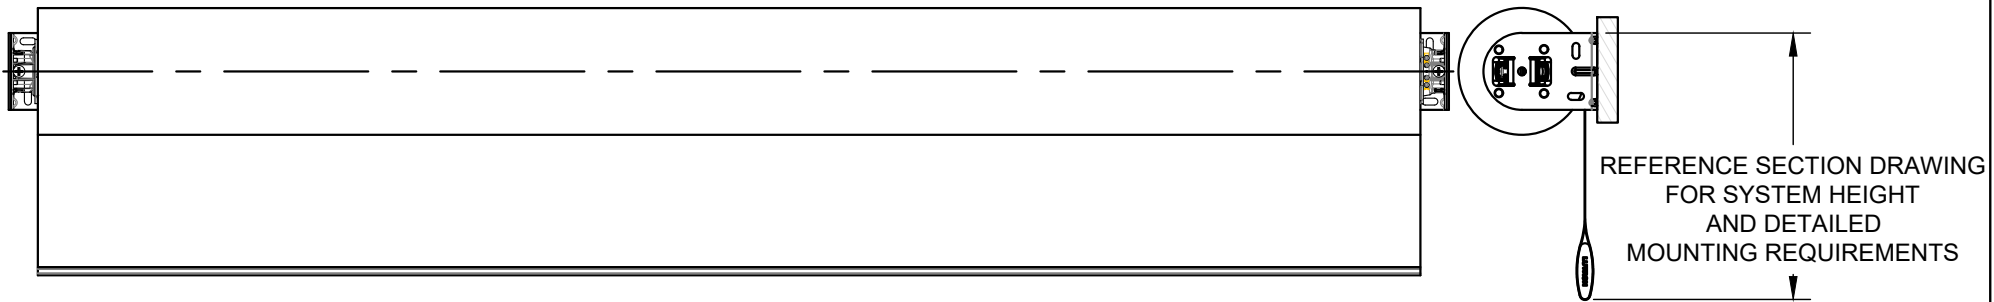

ROLLER 64 WIDR

BUTT AND PASS TYPICAL DETAILS

WALL BRACKET SHOWN

SHADE INSTALLED AS PROVIDED BY FACTORY WILL HAVE ALL NECESSARY CLEARANCES FOR PROPER OPERATION. IF ADJUSTMENT FEATURES ARE UTILIZED, IT IS THE RESPONSIBILITY OF THE INSTALLER TO ENSURE PROPER CLEARANCES ARE MAINTAINED. NOT ALL ADJUSTMENTS ARE AVAILABLE AT MAXIMUM ROLL Ø.