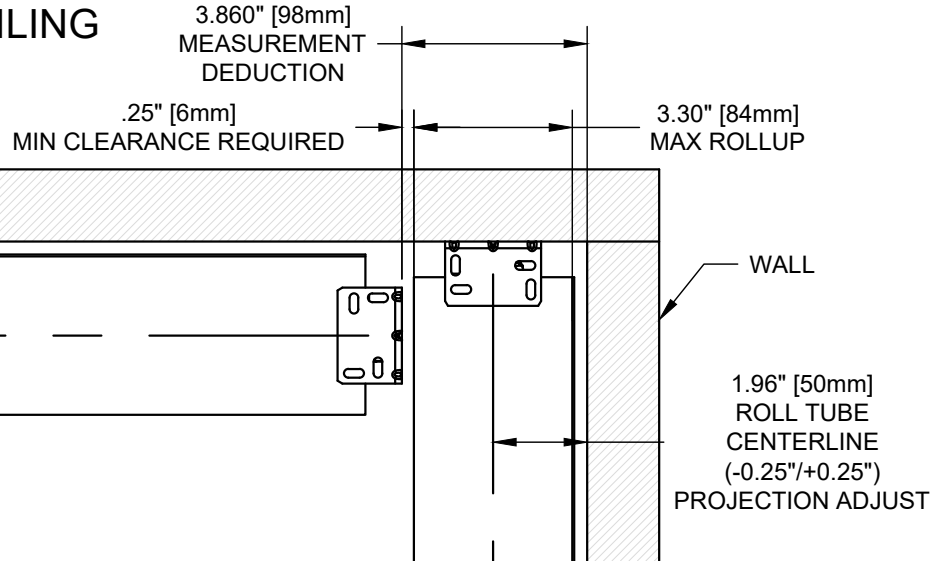

**AUXILIARY VIEWS**

ROLLER 64 WIDR

BUTT AND PASS BRACKET DETAILS

CEILING

POCKET

WALL

FASCIA

NOT RECOMMENDED