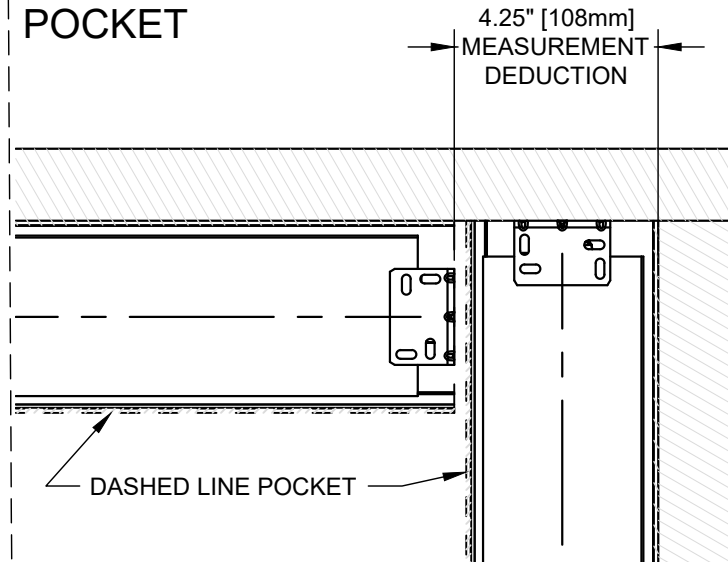

**AUXILIARY VIEWS**

ROLLER 64 WIDR

BUTT AND PASS BRACKET DETAILS

CEILING

POCKET

WALL

FASCIA

NOT RECOMMENDED