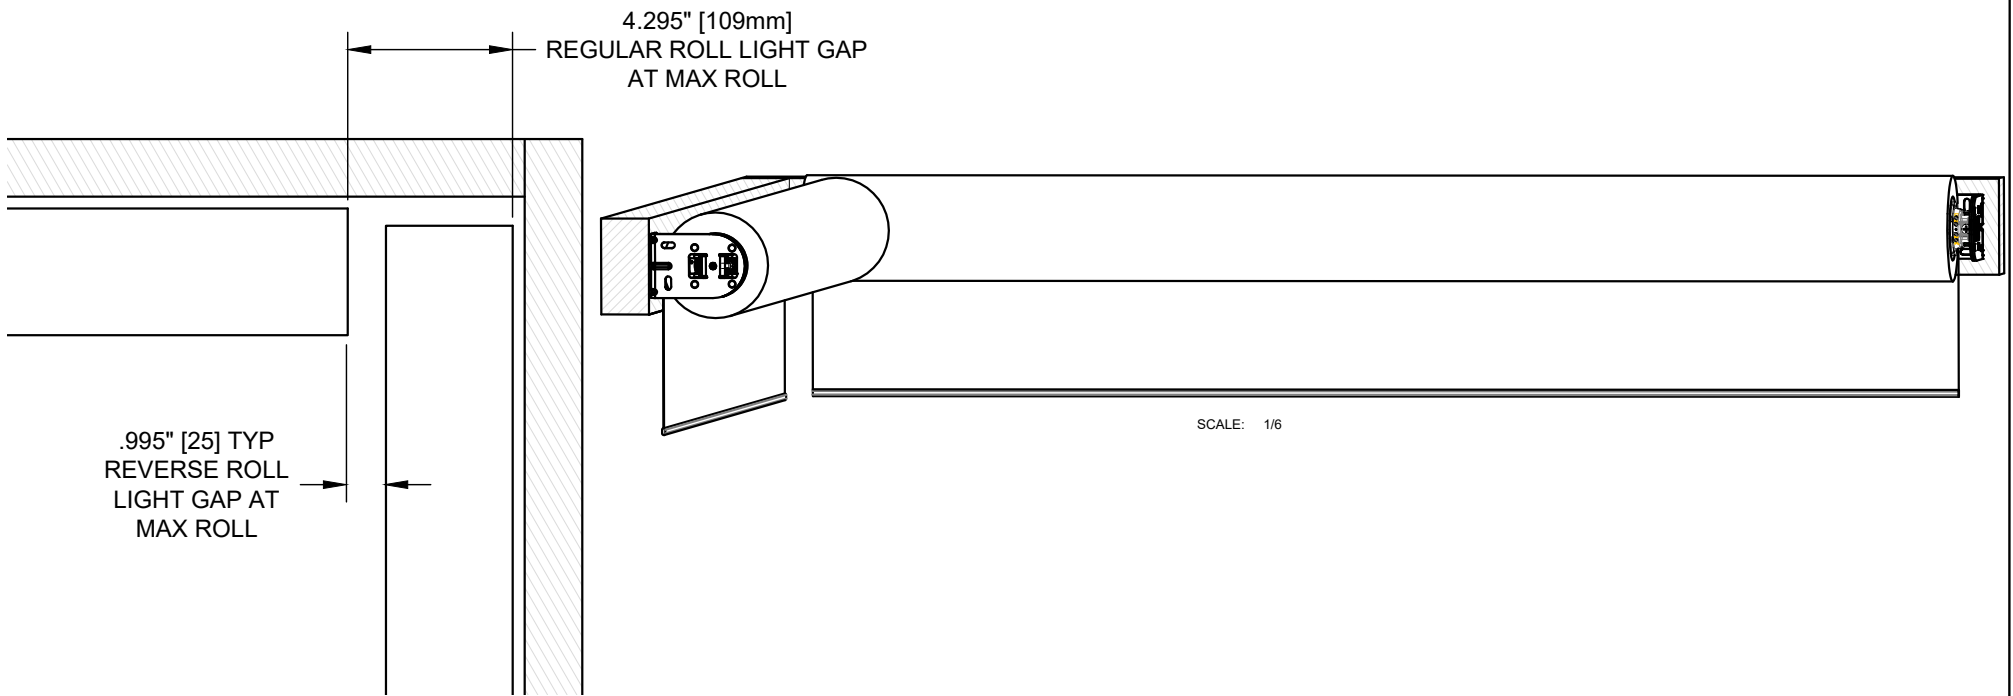

ROLLER 64 WIDR

BUTT AND PASS TYPICAL DETAILS

WALL BRACKET SHOWN

SHADE INSTALLED AS PROVIDED BY FACTORY WILL HAVE ALL NECESSARY CLEARANCES FOR PROPER OPERATION. IF ADJUSTMENT FEATURES ARE UTILIZED, IT IS THE RESPONSIBILITY OF THE INSTALLER TO ENSURE PROPER CLEARANCES ARE MAINTAINED. NOT ALL ADJUSTMENTS ARE AVAILABLE AT MAXIMUM ROLL Ø.