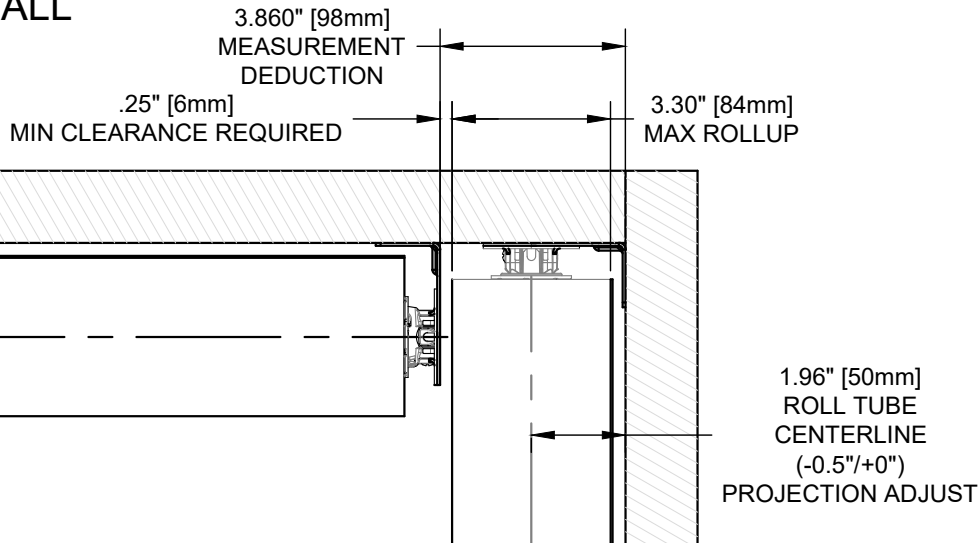

**AUXILIARY VIEWS**

ROLLER 64 WIDR

BUTT AND PASS BRACKET DETAILS

CEILING

POCKET

WALL

FASCIA

NOT RECOMMENDED