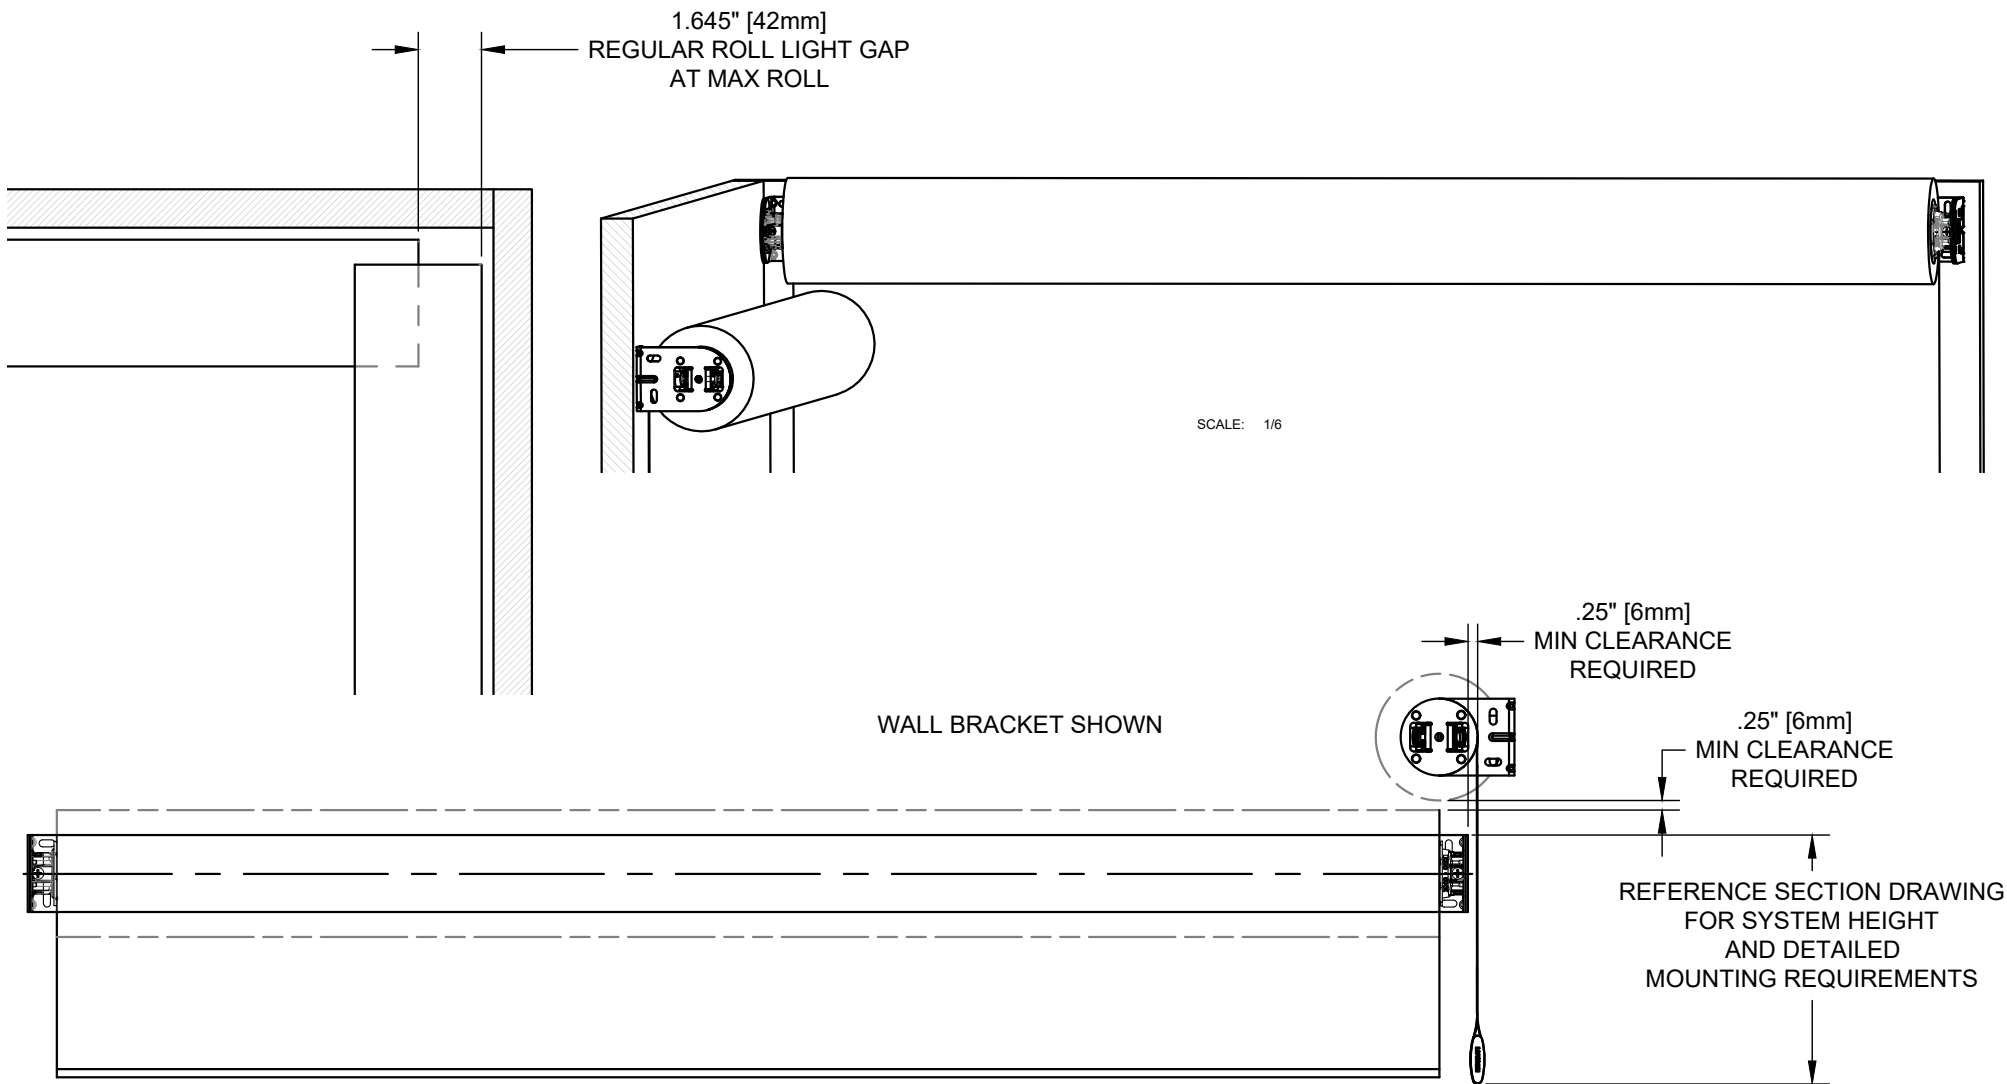

ROLLER 64 WIDR

STAGGERED ROLL TYPICAL DETAILS

SHADE INSTALLED AS PROVIDED BY FACTORY WILL HAVE ALL NECESSARY CLEARANCES FOR PROPER OPERATION. IF ADJUSTMENT FEATURES ARE UTILIZED, IT IS THE RESPONSIBILITY OF THE INSTALLER TO ENSURE PROPER CLEARANCES ARE MAINTAINED. NOT ALL ADJUSTMENTS ARE AVAILABLE AT MAXIMUM ROLL Ø.

AUXILIARY VIEWS

WALL

SHADE INSTALLED AS PROVIDED BY FACTORY WILL HAVE ALL NECESSARY CLEARANCES FOR PROPER OPERATION. IF ADJUSTMENT FEATURES ARE UTILIZED, IT IS THE RESPONSIBILITY OF THE INSTALLER TO ENSURE PROPER CLEARANCES ARE MAINTAINED. NOT ALL ADJUSTMENTS ARE AVAILABLE AT MAXIMUM ROLL Ø. **MINIMUM RECOMMENDED DEDUCTIONS BASED ON 90° CORNER AND DEDUCTIONS APPLIED TO BOTH SHADES.**