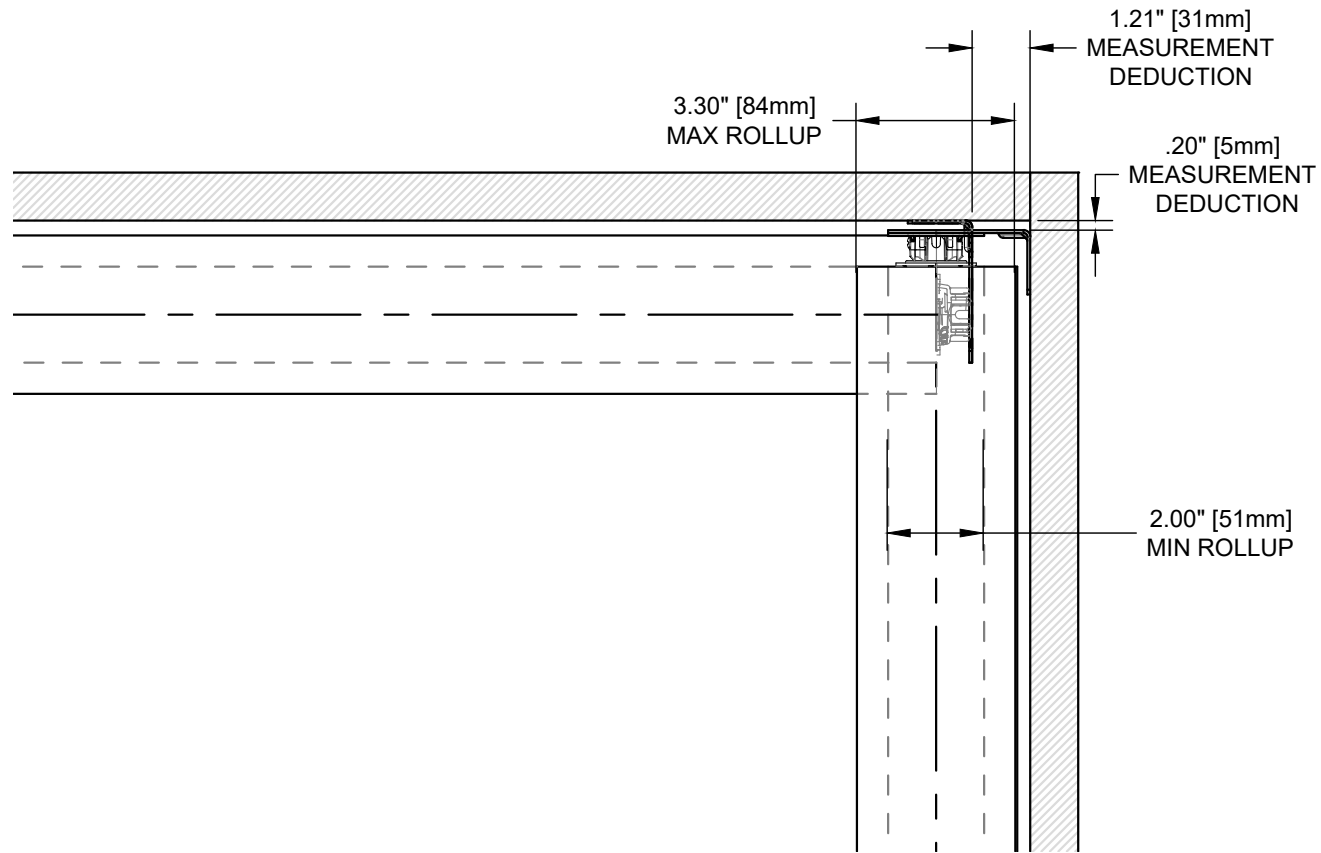

AUXILIARY VIEWS

WALL

SHADE INSTALLED AS PROVIDED BY FACTORY WILL HAVE ALL NECESSARY CLEARANCES FOR PROPER OPERATION. IF ADJUSTMENT FEATURES ARE UTILIZED, IT IS THE RESPONSIBILITY OF THE INSTALLER TO ENSURE PROPER CLEARANCES ARE MAINTAINED. NOT ALL ADJUSTMENTS ARE AVAILABLE AT MAXIMUM ROLL Ø. **MINIMUM RECOMMENDED DEDUCTIONS BASED ON 90° CORNER AND DEDUCTIONS APPLIED TO BOTH SHADES.**