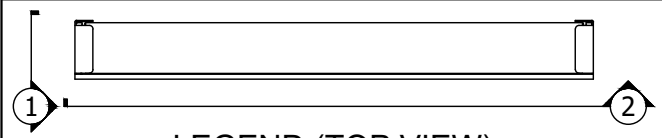

FOR INSIDE MOUNT APPLICATIONS, WINDOW DEPTH OF AT LEAST 2" IS REQUIRED. TO FULLY RECESS THE BLIND WITHIN THE WINDOW, A WINDOW DEPTH OF 3.625" IS NEEDED

LEGEND (TOP VIEW)

SERENA AND TRIATHLON  
WOOD BLINDS