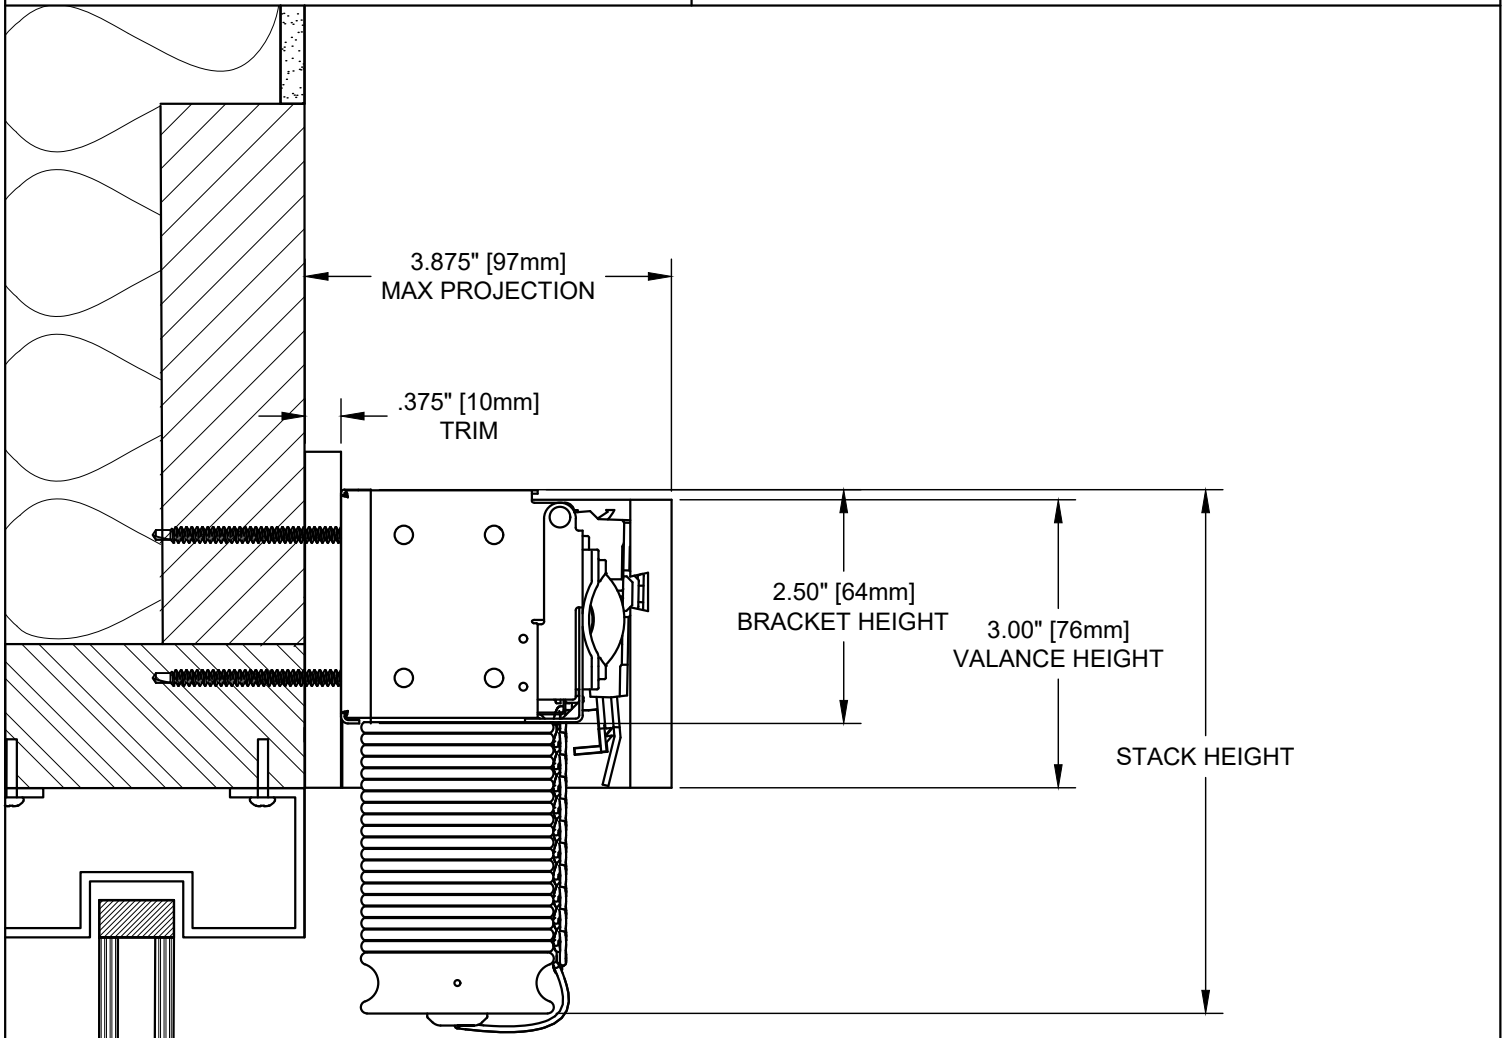

SERENA AND TRIATHLON WOOD BLIND

OUTSIDE MOUNT BLIND ON TRIM

LEGEND (TOP VIEW)

SERENA AND TRIATHLON WOOD BLINDS		085680
SCALE: 1/2	VIEW: 1	REVISION: A

**END VIEW**