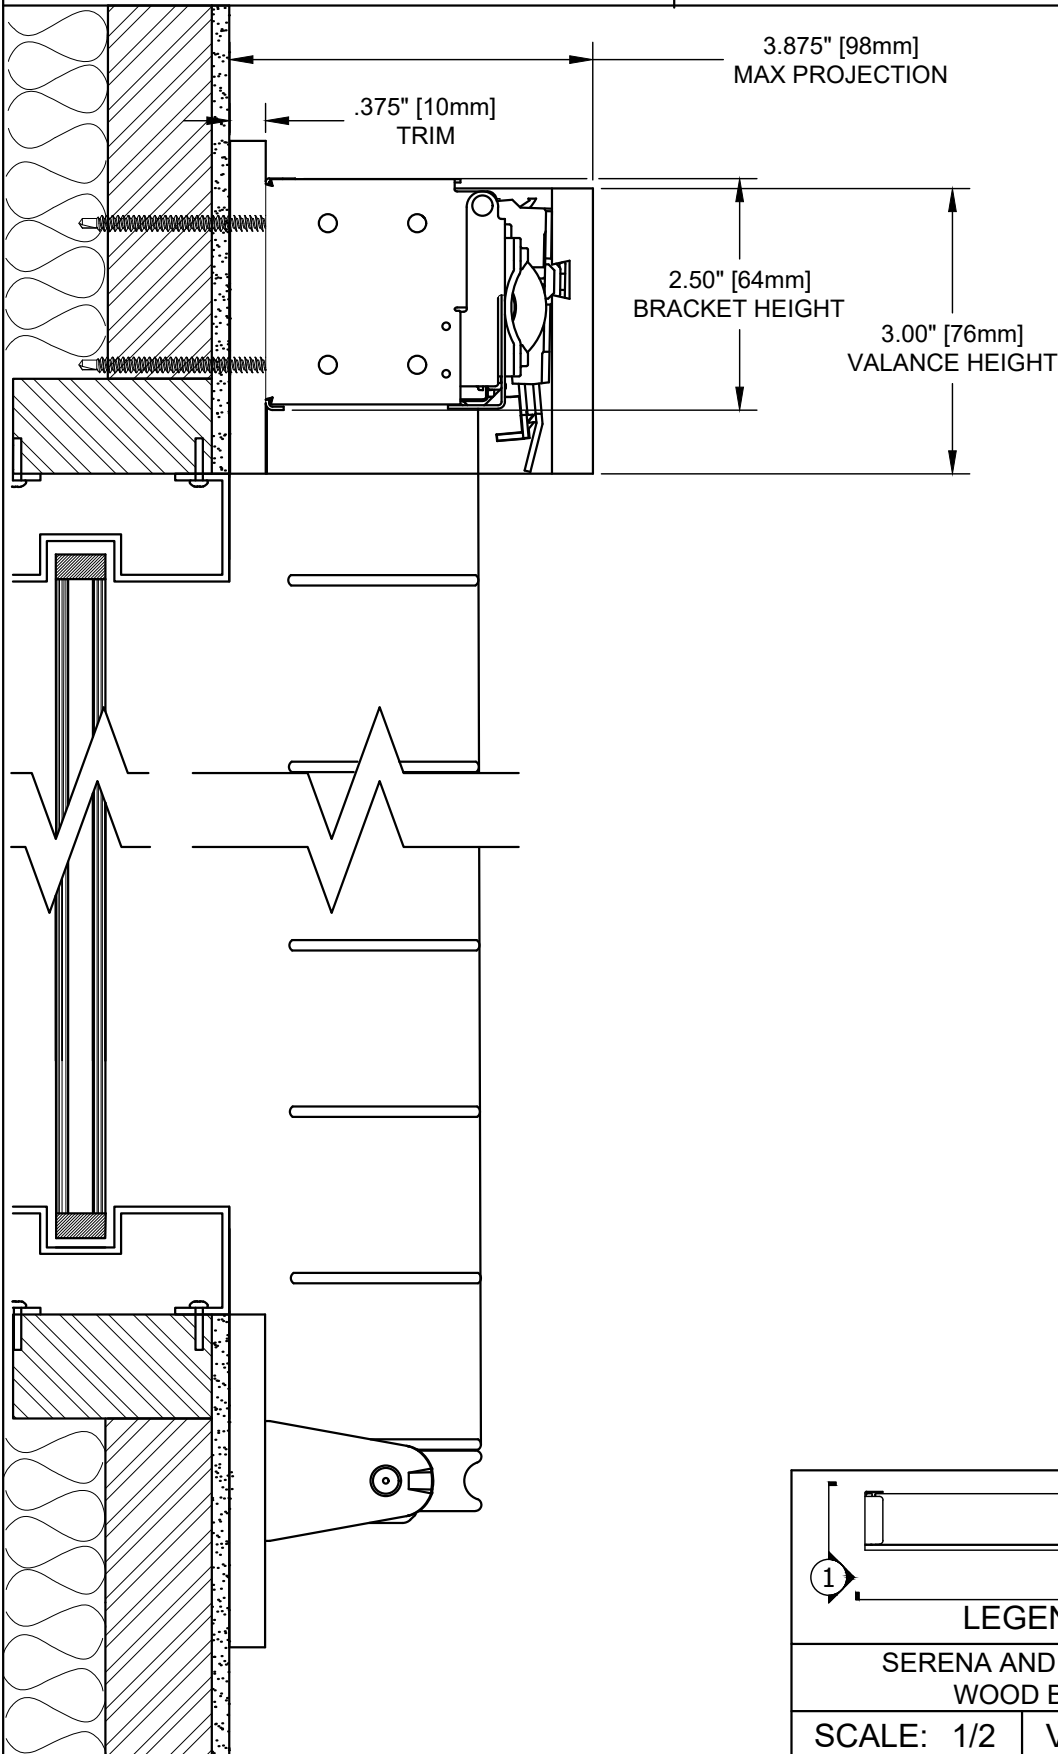

SERENA AND TRIATHLON WOOD BLINDS

OUTSIDE MOUNT BLIND WITH HOLD DOWN BRACKETS

<p>LEGEND (TOP VIEW)</p>		
SERENA AND TRIATHLON WOOD BLINDS		085682
SCALE: 1/2	VIEW: 1	REVISION: A