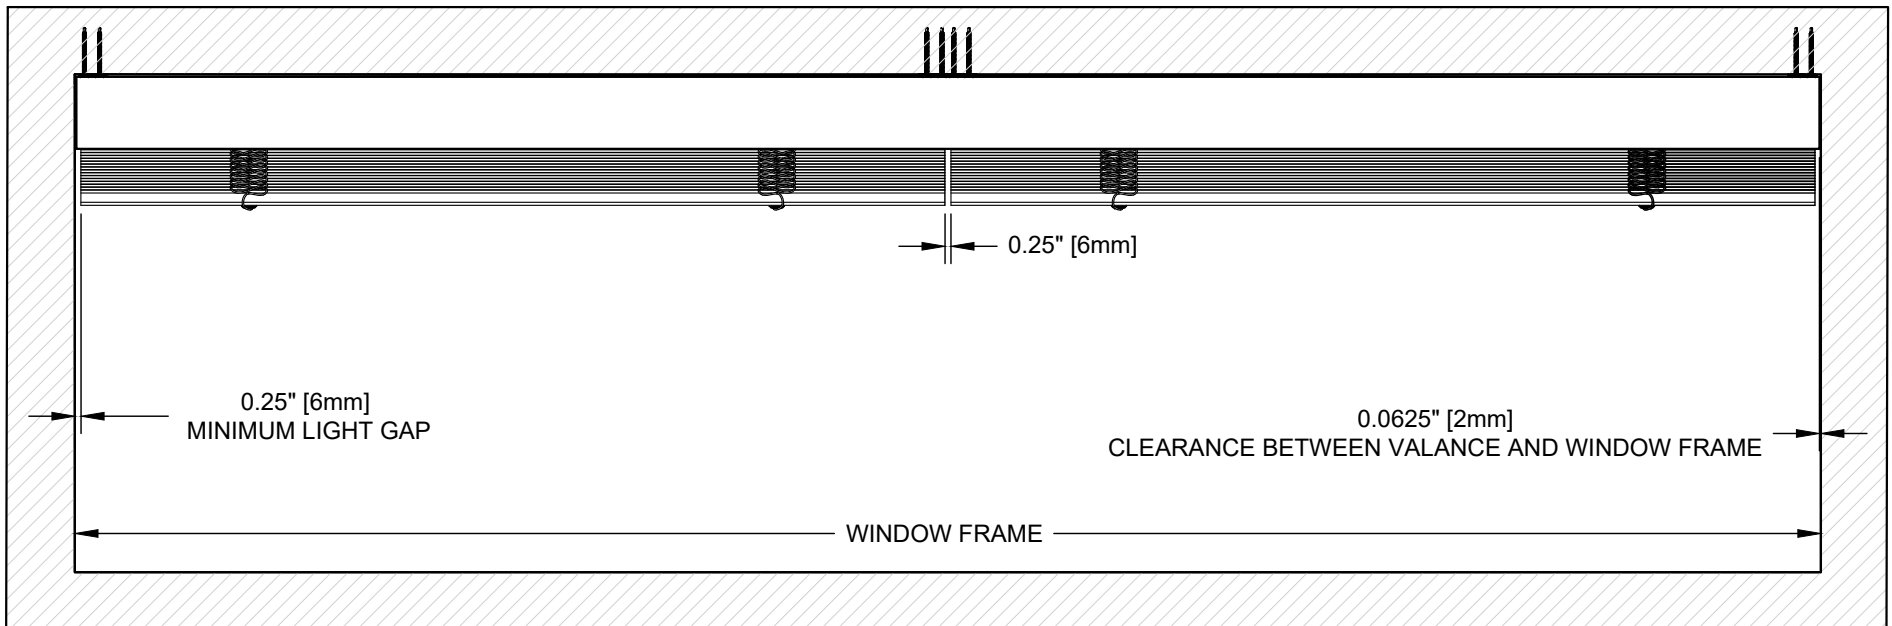

SERENA AND TRIATHLON WOOD BLINDS

TWO BLINDS UNDER ONE VALANCE ( INSIDE MOUNT )

LEGEND (TOP VIEW)

BLINDS WIDER THAN 48" WILL  
INCLUDE A CENTER SUPPORT

SERENA AND TRIATHLON  
WOOD BLINDS

085685

SCALE: 1/8

VIEW: 2