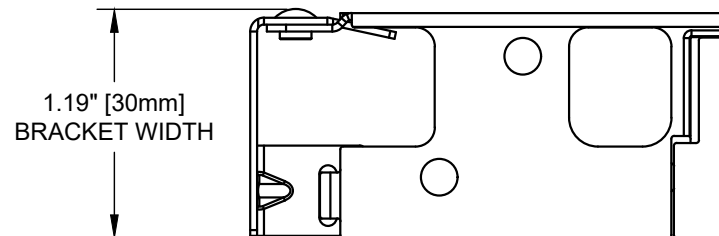

ISOMETRIC VIEW
SCALE 1:2

PLAN VIEW

SECTION VIEW

ELEVATION VIEW

SERENA AND TRIATHLON WOOD BLINDS BRACKET

SCALE: 1:1

DRAWING #: 085686

REVISION: A