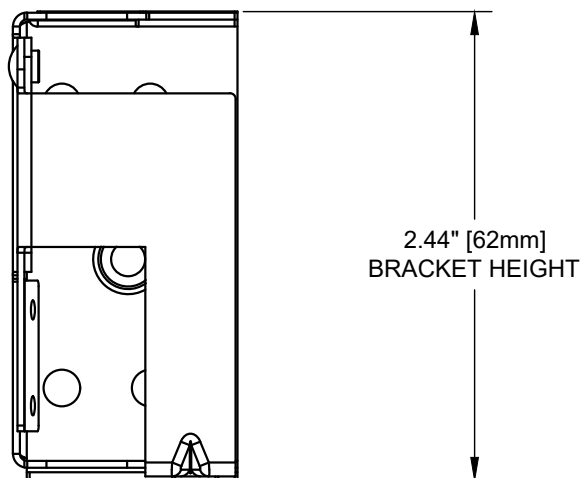

ISOMETRIC VIEW
SCALE 1:2

PLAN VIEW

SECTION VIEW

ELEVATION VIEW

SERENA AND TRIATHLON WOOD BLINDS BRACKET

SCALE: 1:1

DRAWING #: 085686

REVISION: A