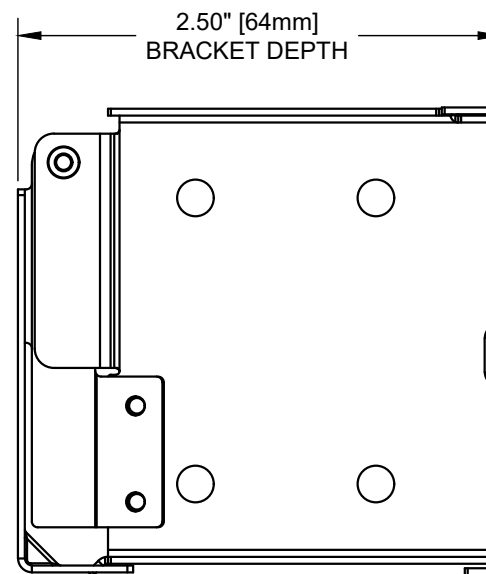

ISOMETRIC VIEW
SCALE 1:2

PLAN VIEW

SECTION VIEW

ELEVATION VIEW

SERENA AND TRIATHLON WOOD BLINDS BRACKET

SCALE: 1:1

DRAWING #: 085686

REVISION: A