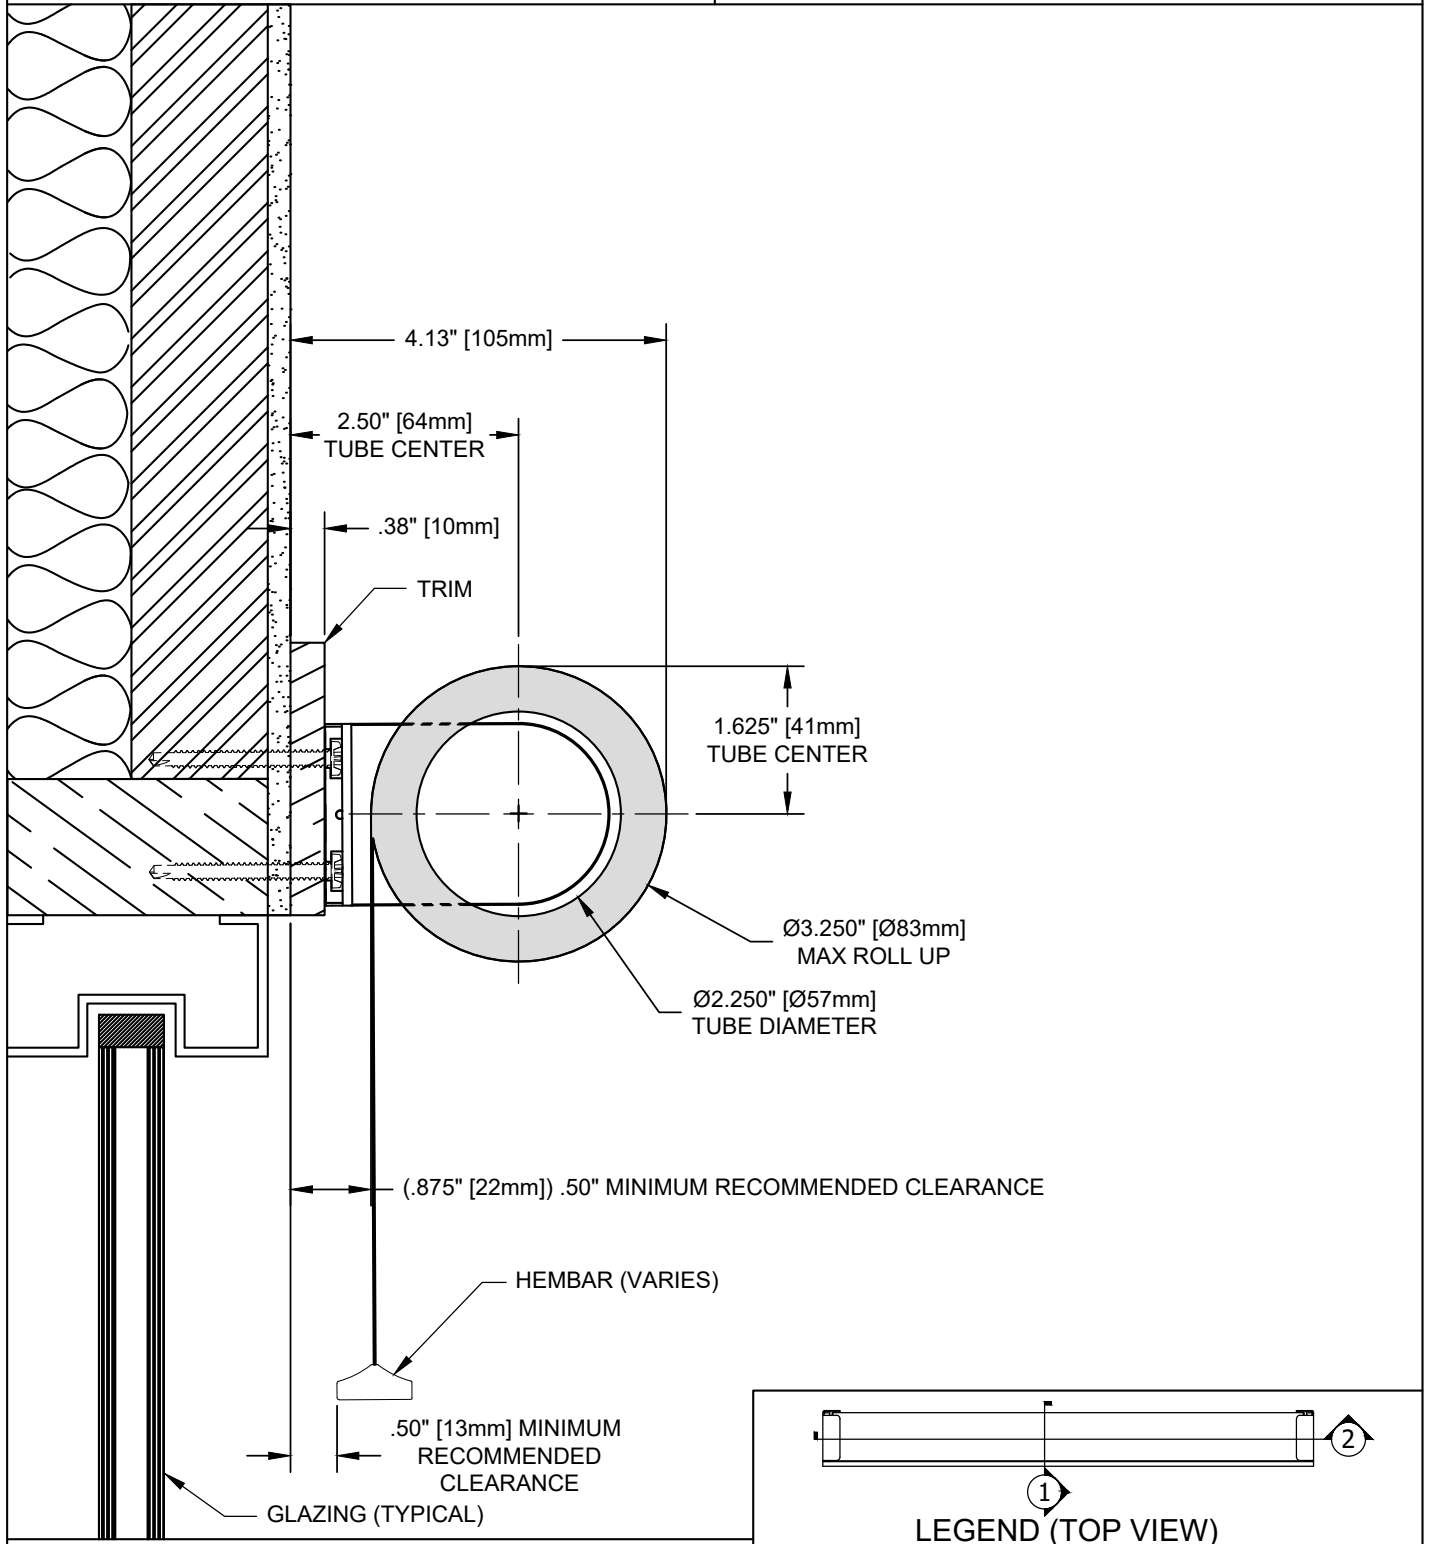

PALLADIOM WIRE-FREE SHADE

WALL MOUNT SHADE

SHADE INSTALLED AS PROVIDED BY FACTORY WILL HAVE ALL NECESSARY CLEARANCES FOR PROPER OPERATION. IT IS THE RESPONSIBILITY OF THE MASTER TECHNICIAN TO ENSURE PROPER CLEARANCES ARE MAINTAINED AFTER INSTALLATION.

PALLADIOM WIRE-FREE SHADE		085710
SCALE: 1/2	VIEW: 1	REVISION: A