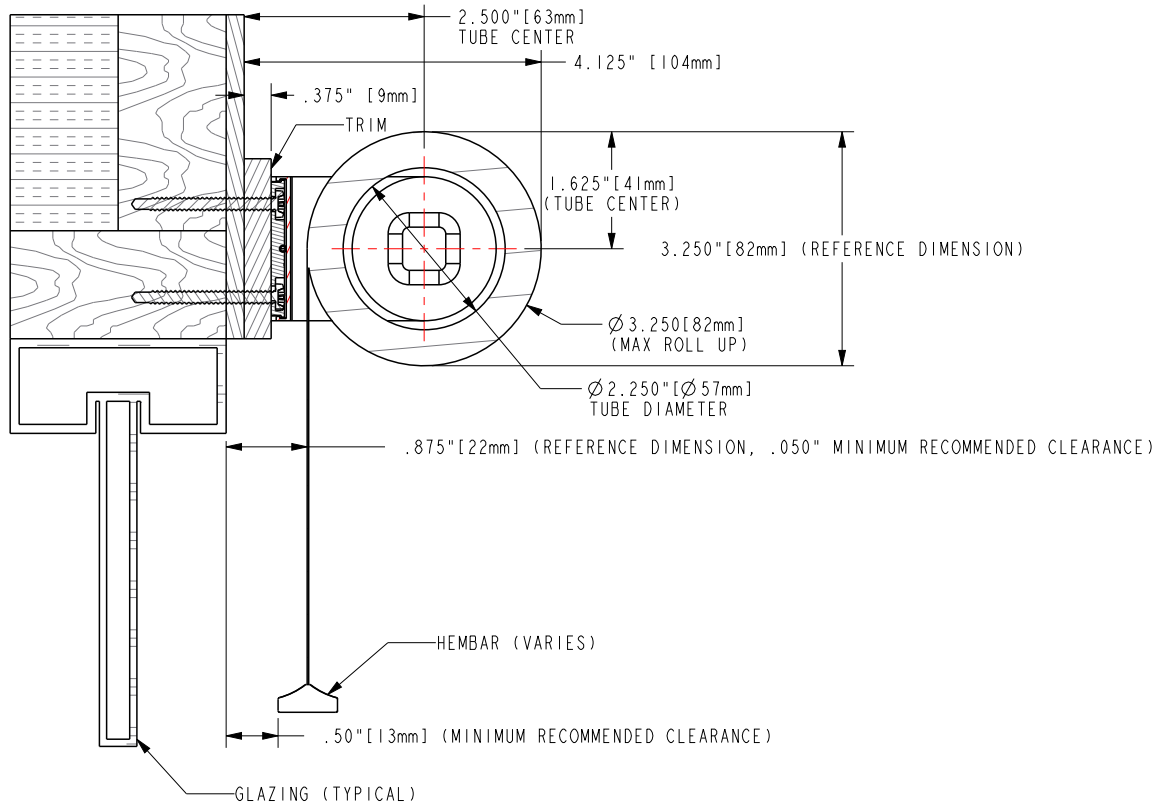

PALLADIOM WIRE-FREE SHADE

WALL MOUNT SHADE

SHADE INSTALLED AS PROVIDED BY FACTORY WILL HAVE ALL NECESSARY CLEARANCES FOR PROPER OPERATION. IT IS THE RESPONSIBILITY OF THE MASTER TECHNICIAN TO ENSURE PROPER CLEARANCES ARE MAINTAINED AFTER INSTALLATION.