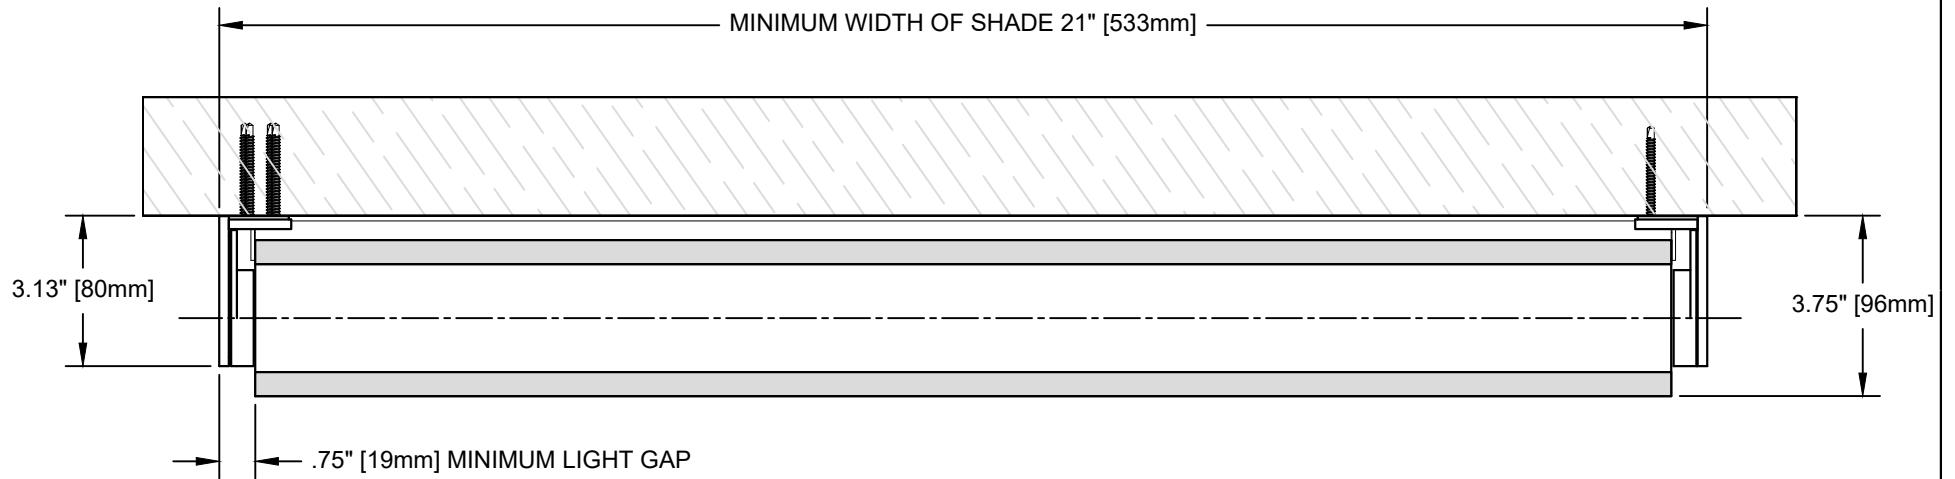

PALLADIOM WIRE-FREE SHADE

WALL MOUNT SHADE

SHADE INSTALLED AS PROVIDED BY FACTORY WILL HAVE ALL NECESSARY CLEARANCES FOR PROPER OPERATION. IT IS THE RESPONSIBILITY OF THE MASTER TECHNICIAN TO ENSURE PROPER CLEARANCES ARE MAINTAINED AFTER INSTALLATION.

PLAN VIEW