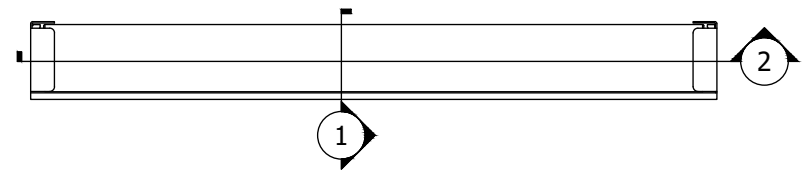

PALLADIOM WIRE-FREE SHADE

CEILING MOUNT SHADE

MINIMUM WIDTH OF SHADE 21.00 [533mm]

3.13" [80mm]

MINIMUM  
SHADE HEIGHT  
12.00 [305mm]

.75" [19mm] MINIMUM LIGHT GAP

MULTIPLE MOUNTING CONFIGURATIONS ARE ALLOWED: THIS BRACKET SUPPORTS CEILING OR WALL MOUNTING (CEILING MOUNT SHOWN).