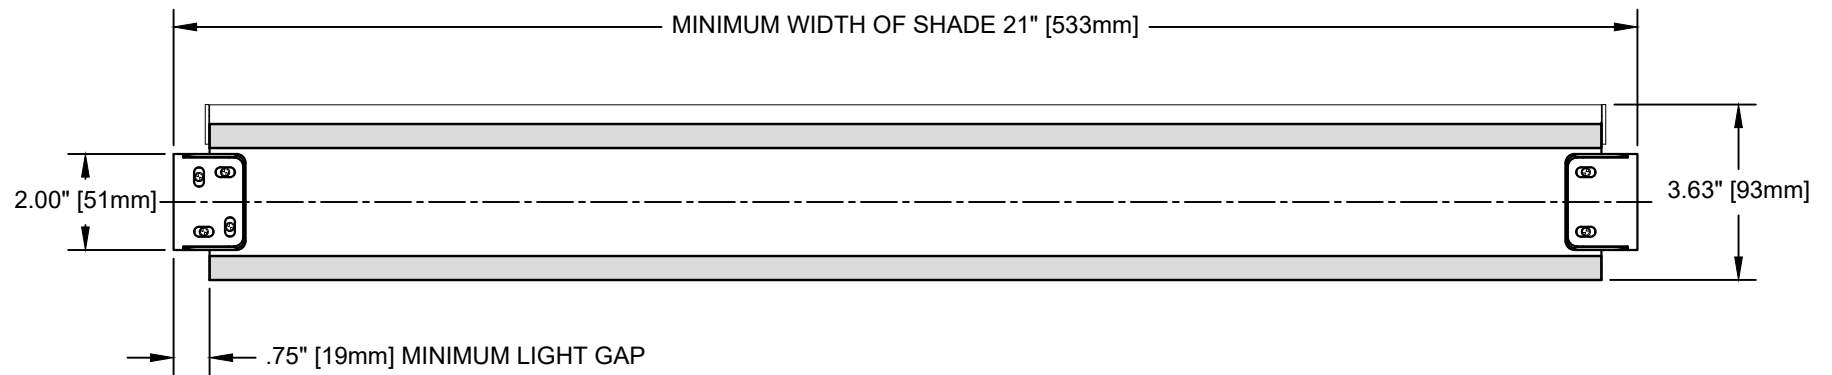

PALLADIOM WIRE-FREE SHADE

CEILING MOUNT SHADE

SHADE INSTALLED AS PROVIDED BY FACTORY WILL HAVE ALL NECESSARY CLEARANCES FOR PROPER OPERATION. IT IS THE RESPONSIBILITY OF THE MASTER TECHNICIAN TO ENSURE PROPER CLEARANCES ARE MAINTAINED AFTER INSTALLATION.

PLAN VIEW