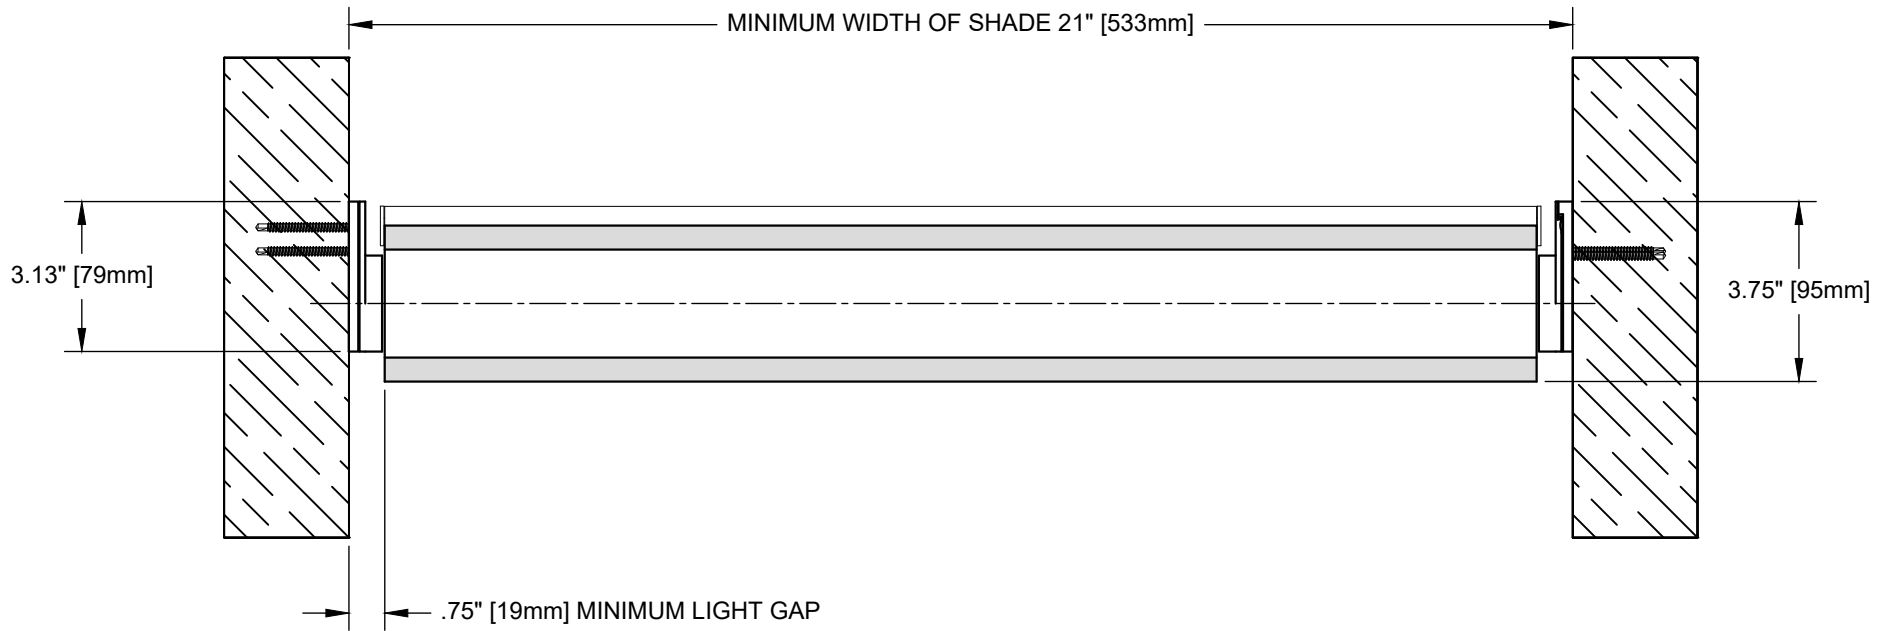

PALLADIOM WIRE-FREE SHADE

JAMB MOUNT SHADE

SHADE INSTALLED AS PROVIDED BY FACTORY WILL HAVE ALL NECESSARY CLEARANCES FOR PROPER OPERATION. IT IS THE RESPONSIBILITY OF THE MASTER TECHNICIAN TO ENSURE PROPER CLEARANCES ARE MAINTAINED AFTER INSTALLATION.

**PLAN VIEW**