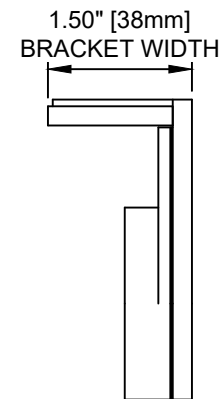

SHADE INSTALLED AS PROVIDED BY FACTORY WILL HAVE ALL NECESSARY CLEARANCES FOR PROPER OPERATION. IT IS THE RESPONSIBILITY OF THE MASTER TECHNICIAN TO ENSURE PROPER CLEARANCES ARE MAINTAINED AFTER INSTALLATION.

PALLADIOM WIRE-FREE IDLER END BRACKET

SCALE: 1/2

DRAWING#:

085718

REVISION: A

LUTRON

Lutron Electronics Co., Inc.
7200 Suter Road | Coopersburg, PA 18036 | USA
1(800) 446-1503 | Fax: (610) 282-7439
<http://www.lutron.com>

DETAIL DRAWING