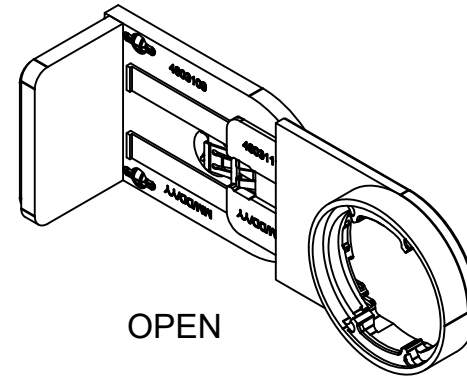

PALLADIOM WIRE-FREE SHADE

WALL MOUNT SHADE

CLOSED

OPEN

SHADE INSTALLED AS PROVIDED BY FACTORY WILL HAVE ALL NECESSARY CLEARANCES FOR PROPER OPERATION. IT IS THE RESPONSIBILITY OF THE MASTER TECHNICIAN TO ENSURE PROPER CLEARANCES ARE MAINTAINED AFTER INSTALLATION.

PALLADIOM WIRE-FREE
WALL MOUNT OPERATOR END BRACKET

SCALE: 1/2

DRAWING#:

085719

REVISION: A