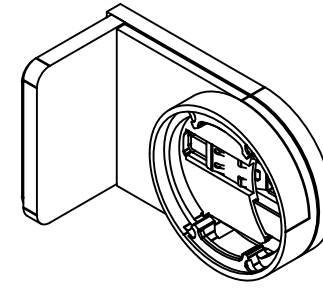

PALLADIOM WIRE-FREE SHADE

WALL MOUNT SHADE

CLOSED

OPEN

SHADE INSTALLED AS PROVIDED BY FACTORY WILL HAVE ALL NECESSARY CLEARANCES FOR PROPER OPERATION. IT IS THE RESPONSIBILITY OF THE MASTER TECHNICIAN TO ENSURE PROPER CLEARANCES ARE MAINTAINED AFTER INSTALLATION.

PALLADIOM WIRE-FREE
WALL MOUNT OPERATOR END BRACKET

SCALE: 1/2

DRAWING#:

085719

REVISION: A