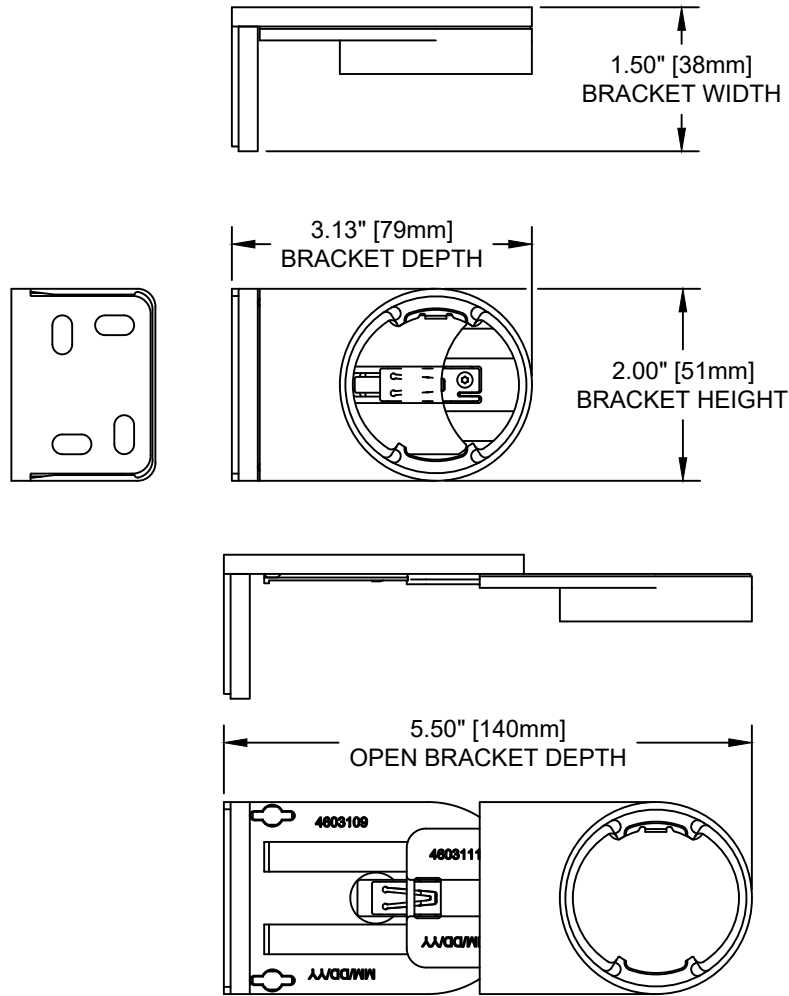

PALLADIOM WIRE-FREE SHADE

WALL MOUNT SHADE

CLOSED

OPEN

SHADE INSTALLED AS PROVIDED BY FACTORY WILL HAVE ALL NECESSARY CLEARANCES FOR PROPER OPERATION. IT IS THE RESPONSIBILITY OF THE MASTER TECHNICIAN TO ENSURE PROPER CLEARANCES ARE MAINTAINED AFTER INSTALLATION.

PALLADIOM WIRE-FREE
WALL MOUNT OPERATOR END BRACKET

SCALE: 1/2

DRAWING#:

085719

REVISION: A