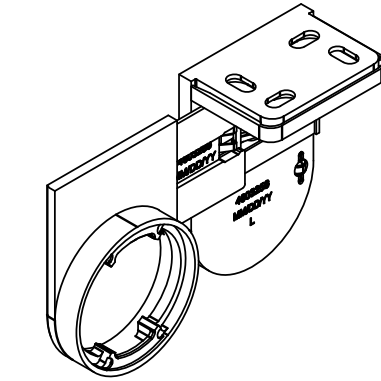

PALLADIOM WIRE-FREE SHADE

CEILING MOUNT SHADE

LEFT SIDE BRACKET - CLOSED
RIGHT SIDE BRACKET IS A
MIRROR IMAGE

1.50" [38mm]
BRACKET WIDTH

2.00" [51mm]
BRACKET DEPTH

3.13" [79mm]
BRACKET
HEIGHT

LEFT SIDE BRACKET - OPEN
RIGHT SIDE BRACKET IS A
MIRROR IMAGE

4.38" [111mm]
OPEN BRACKET DEPTH

SHADE INSTALLED AS PROVIDED BY FACTORY WILL HAVE ALL NECESSARY CLEARANCES FOR PROPER OPERATION. IT IS THE RESPONSIBILITY OF THE MASTER TECHNICIAN TO ENSURE PROPER CLEARANCES ARE MAINTAINED AFTER INSTALLATION.