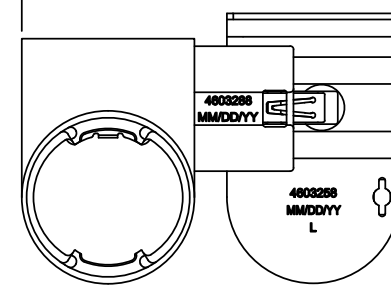

PALLADIOM WIRE-FREE SHADE

CEILING MOUNT SHADE

LEFT SIDE BRACKET - CLOSED
RIGHT SIDE BRACKET IS A
MIRROR IMAGE

1.50" [38mm]
BRACKET WIDTH

2.00" [51mm]
BRACKET DEPTH

3.13" [79mm]
BRACKET
HEIGHT

LEFT SIDE BRACKET - OPEN
RIGHT SIDE BRACKET IS A
MIRROR IMAGE

4.38" [111mm]
OPEN BRACKET DEPTH

SHADE INSTALLED AS PROVIDED BY FACTORY WILL HAVE ALL NECESSARY CLEARANCES FOR PROPER OPERATION. IT IS THE RESPONSIBILITY OF THE MASTER TECHNICIAN TO ENSURE PROPER CLEARANCES ARE MAINTAINED AFTER INSTALLATION.