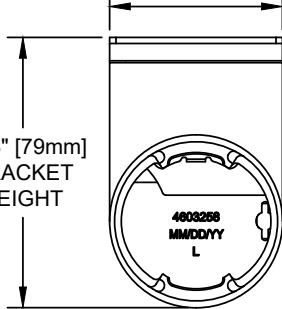

PALLADIOM WIRE-FREE SHADE

CEILING MOUNT SHADE

LEFT SIDE BRACKET - CLOSED
RIGHT SIDE BRACKET IS A
MIRROR IMAGE

1.50" [38mm]
BRACKET WIDTH

2.00" [51mm]
BRACKET DEPTH

3.13" [79mm]
BRACKET
HEIGHT

LEFT SIDE BRACKET - OPEN
RIGHT SIDE BRACKET IS A
MIRROR IMAGE

4.38" [111mm]
OPEN BRACKET DEPTH

SHADE INSTALLED AS PROVIDED BY FACTORY WILL HAVE ALL NECESSARY CLEARANCES FOR PROPER OPERATION. IT IS THE RESPONSIBILITY OF THE MASTER TECHNICIAN TO ENSURE PROPER CLEARANCES ARE MAINTAINED AFTER INSTALLATION.