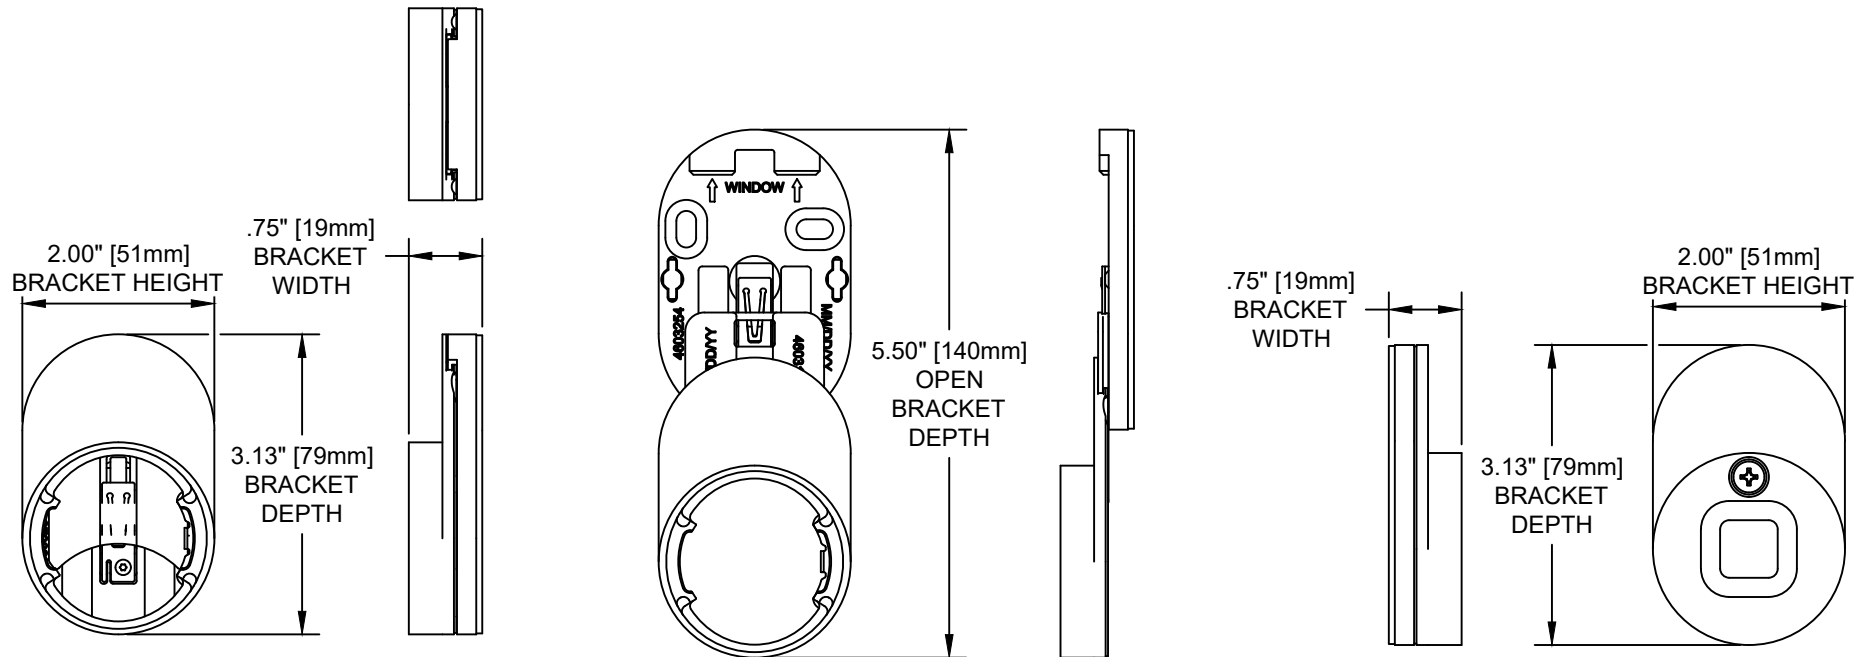

PALLADIOM WIRE-FREE SHADE

SHADE INSTALLED AS PROVIDED BY FACTORY WILL HAVE ALL NECESSARY CLEARANCES FOR PROPER OPERATION. IT IS THE RESPONSIBILITY OF THE MASTER TECHNICIAN TO ENSURE PROPER CLEARANCES ARE MAINTAINED AFTER INSTALLATION.

PALLADIOM WIRE-FREE
IDLER AND OPERATOR JAMB BRACKETS

SCALE: 1/2	DRAWING#:	085721	REVISION: A