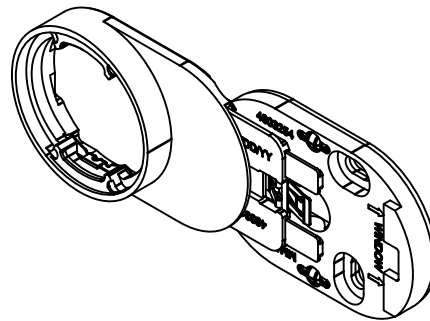

PALLADIOM WIRE-FREE SHADE

SHADE INSTALLED AS PROVIDED BY FACTORY WILL HAVE ALL NECESSARY CLEARANCES FOR PROPER OPERATION. IT IS THE RESPONSIBILITY OF THE MASTER TECHNICIAN TO ENSURE PROPER CLEARANCES ARE MAINTAINED AFTER INSTALLATION.

PALLADIOM WIRE-FREE
IDLER AND OPERATOR JAMB BRACKETS

SCALE: 1/2	DRAWING#:	085721	REVISION: A
------------	-----------	--------	-------------