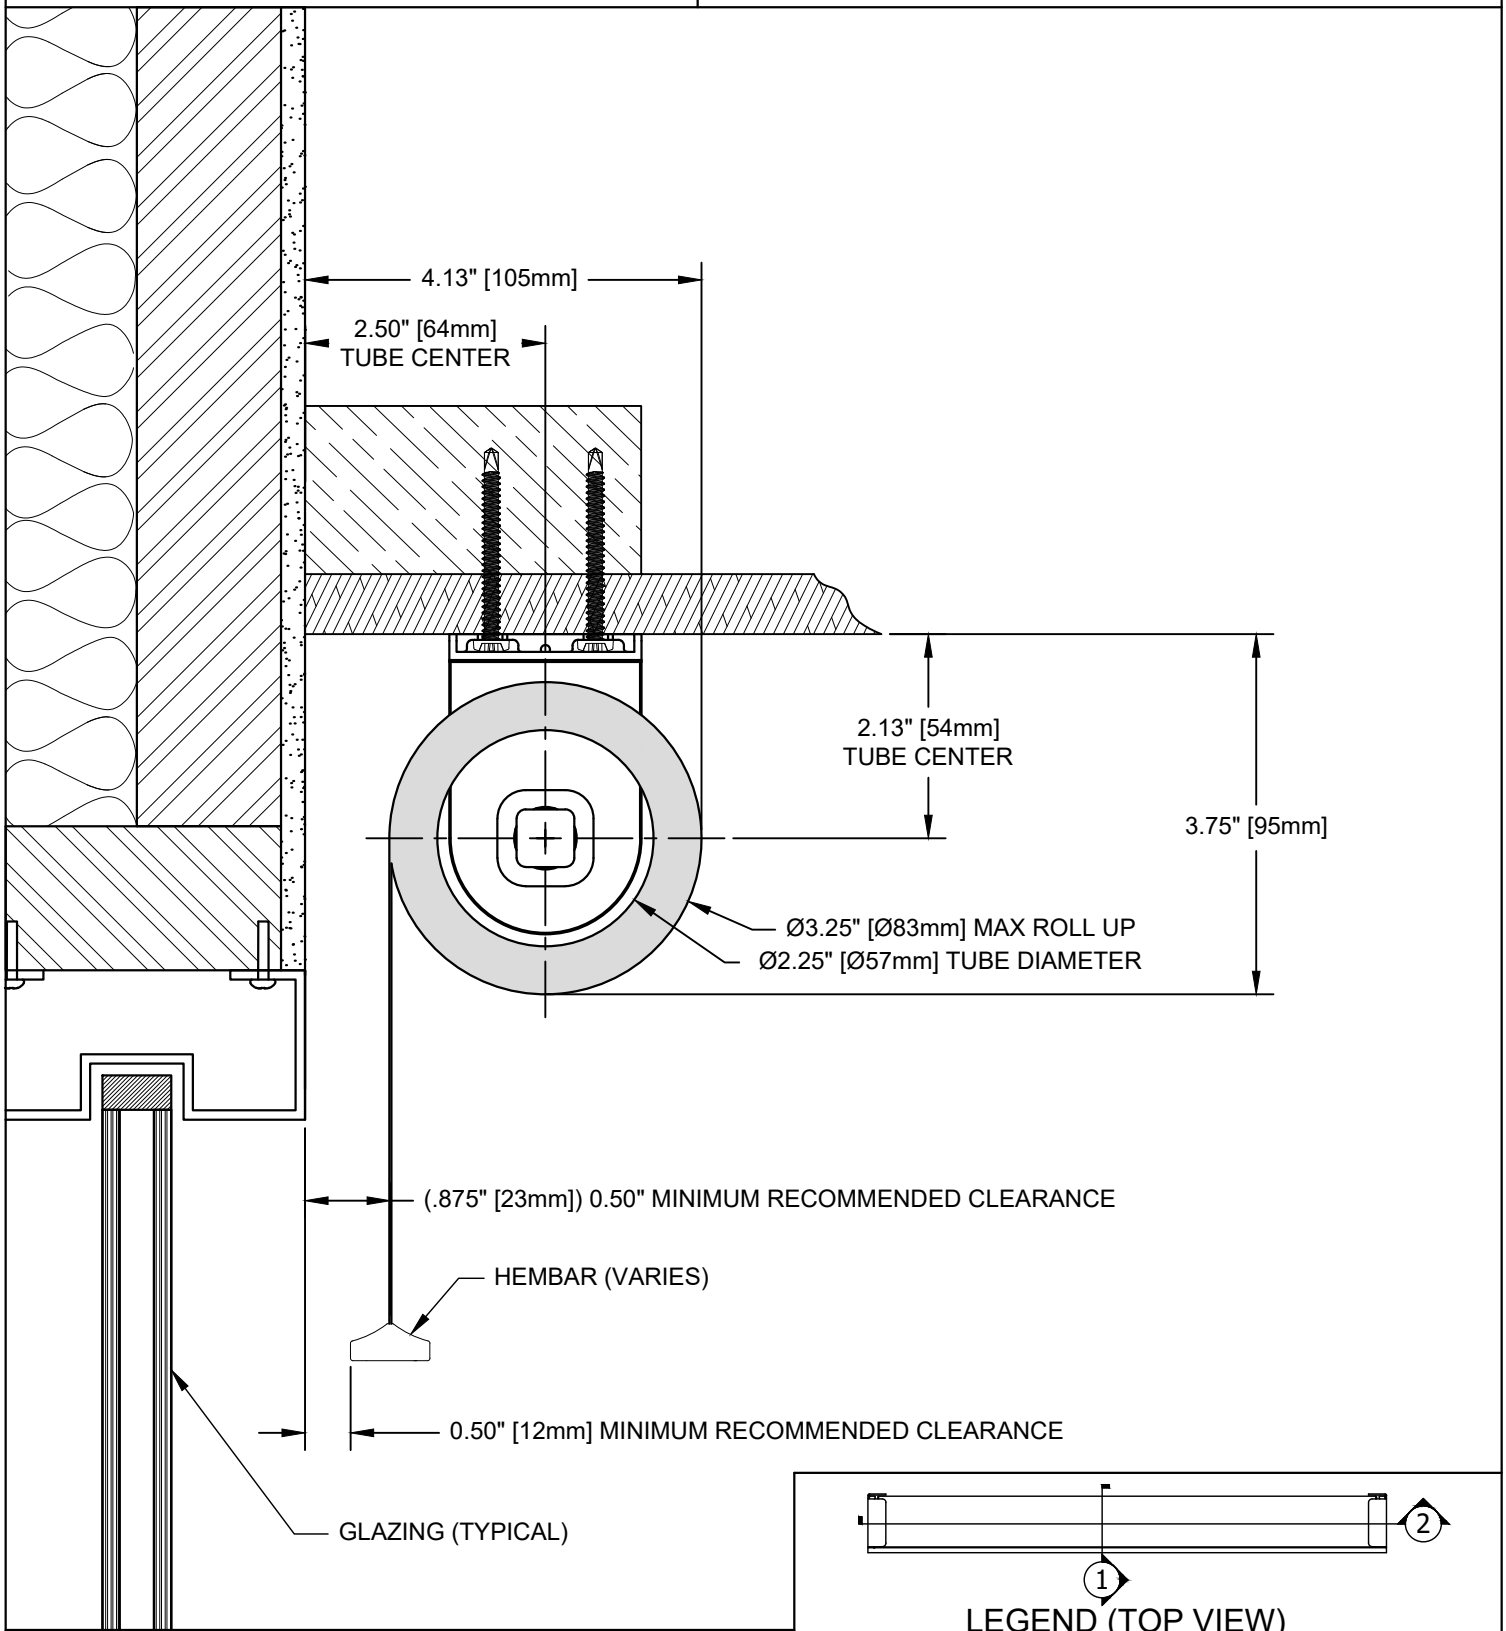

PALLADIOM WIRE-FREE SHADE

CEILING CENTER MOUNT SHADES

LEGEND (TOP VIEW)

SHADE INSTALLED AS PROVIDED BY FACTORY WILL HAVE ALL NECESSARY CLEARANCES FOR PROPER OPERATION. IT IS THE RESPONSIBILITY OF THE MASTER TECHNICIAN TO ENSURE PROPER CLEARANCES ARE MAINTAINED AFTER INSTALLATION.

PALLADIOM WIRE-FREE SHADE 085723

SCALE: 1/2 VIEW: 1 REVISION: A