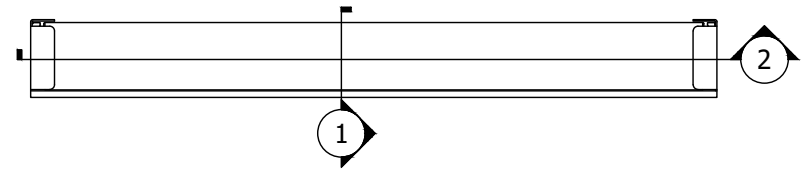

PALLADIOM WIRE-FREE SHADE

WALL MOUNT SHADES WITH END AND CENTER BRACKETS

LEGEND (TOP VIEW)

SHADE INSTALLED AS PROVIDED BY FACTORY WILL HAVE ALL NECESSARY CLEARANCES FOR PROPER OPERATION. IT IS THE RESPONSIBILITY OF THE MASTER TECHNICIAN TO ENSURE PROPER CLEARANCES ARE MAINTAINED AFTER INSTALLATION.

PALLADIOM WIRE-FREE SHADE

085725

SCALE: 1:5

VIEW: 2

REVISION: A