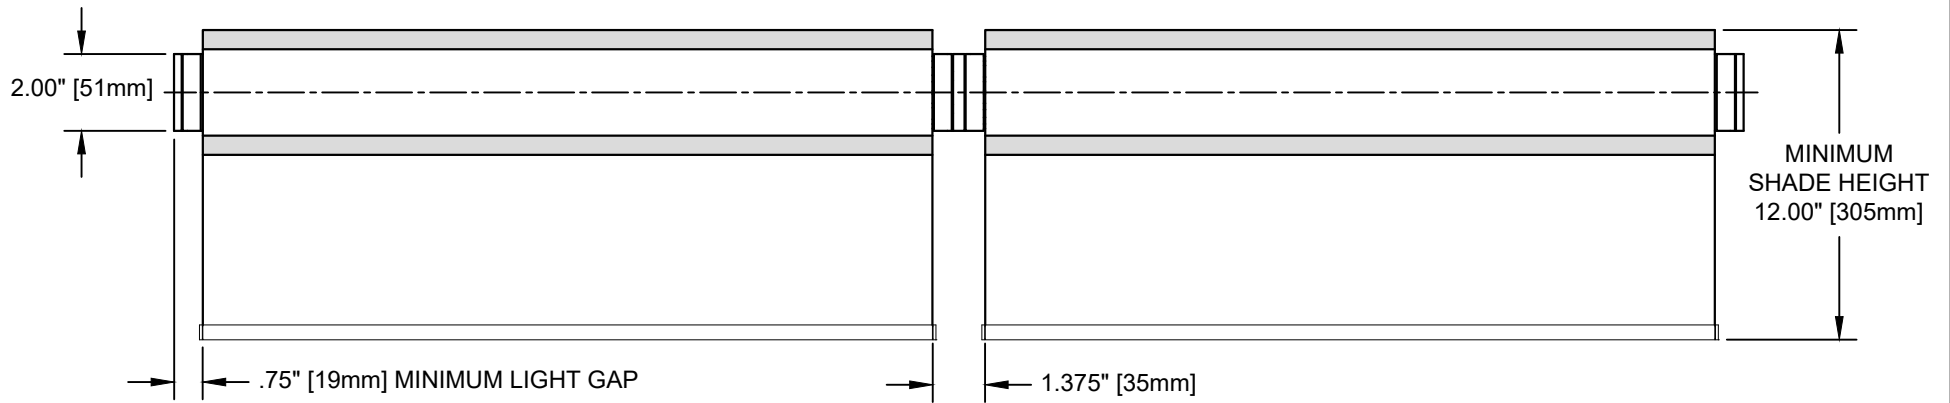

PALLADIOM WIRE-FREE SHADE

WALL MOUNT SHADES WITH END AND CENTER BRACKETS

LEGEND (TOP VIEW)

SHADE INSTALLED AS PROVIDED BY FACTORY WILL HAVE ALL NECESSARY CLEARANCES FOR PROPER OPERATION. IT IS THE RESPONSIBILITY OF THE MASTER TECHNICIAN TO ENSURE PROPER CLEARANCES ARE MAINTAINED AFTER INSTALLATION.

PALLADIOM WIRE-FREE SHADE

085725

SCALE: 1:5

VIEW: 2

REVISION: A