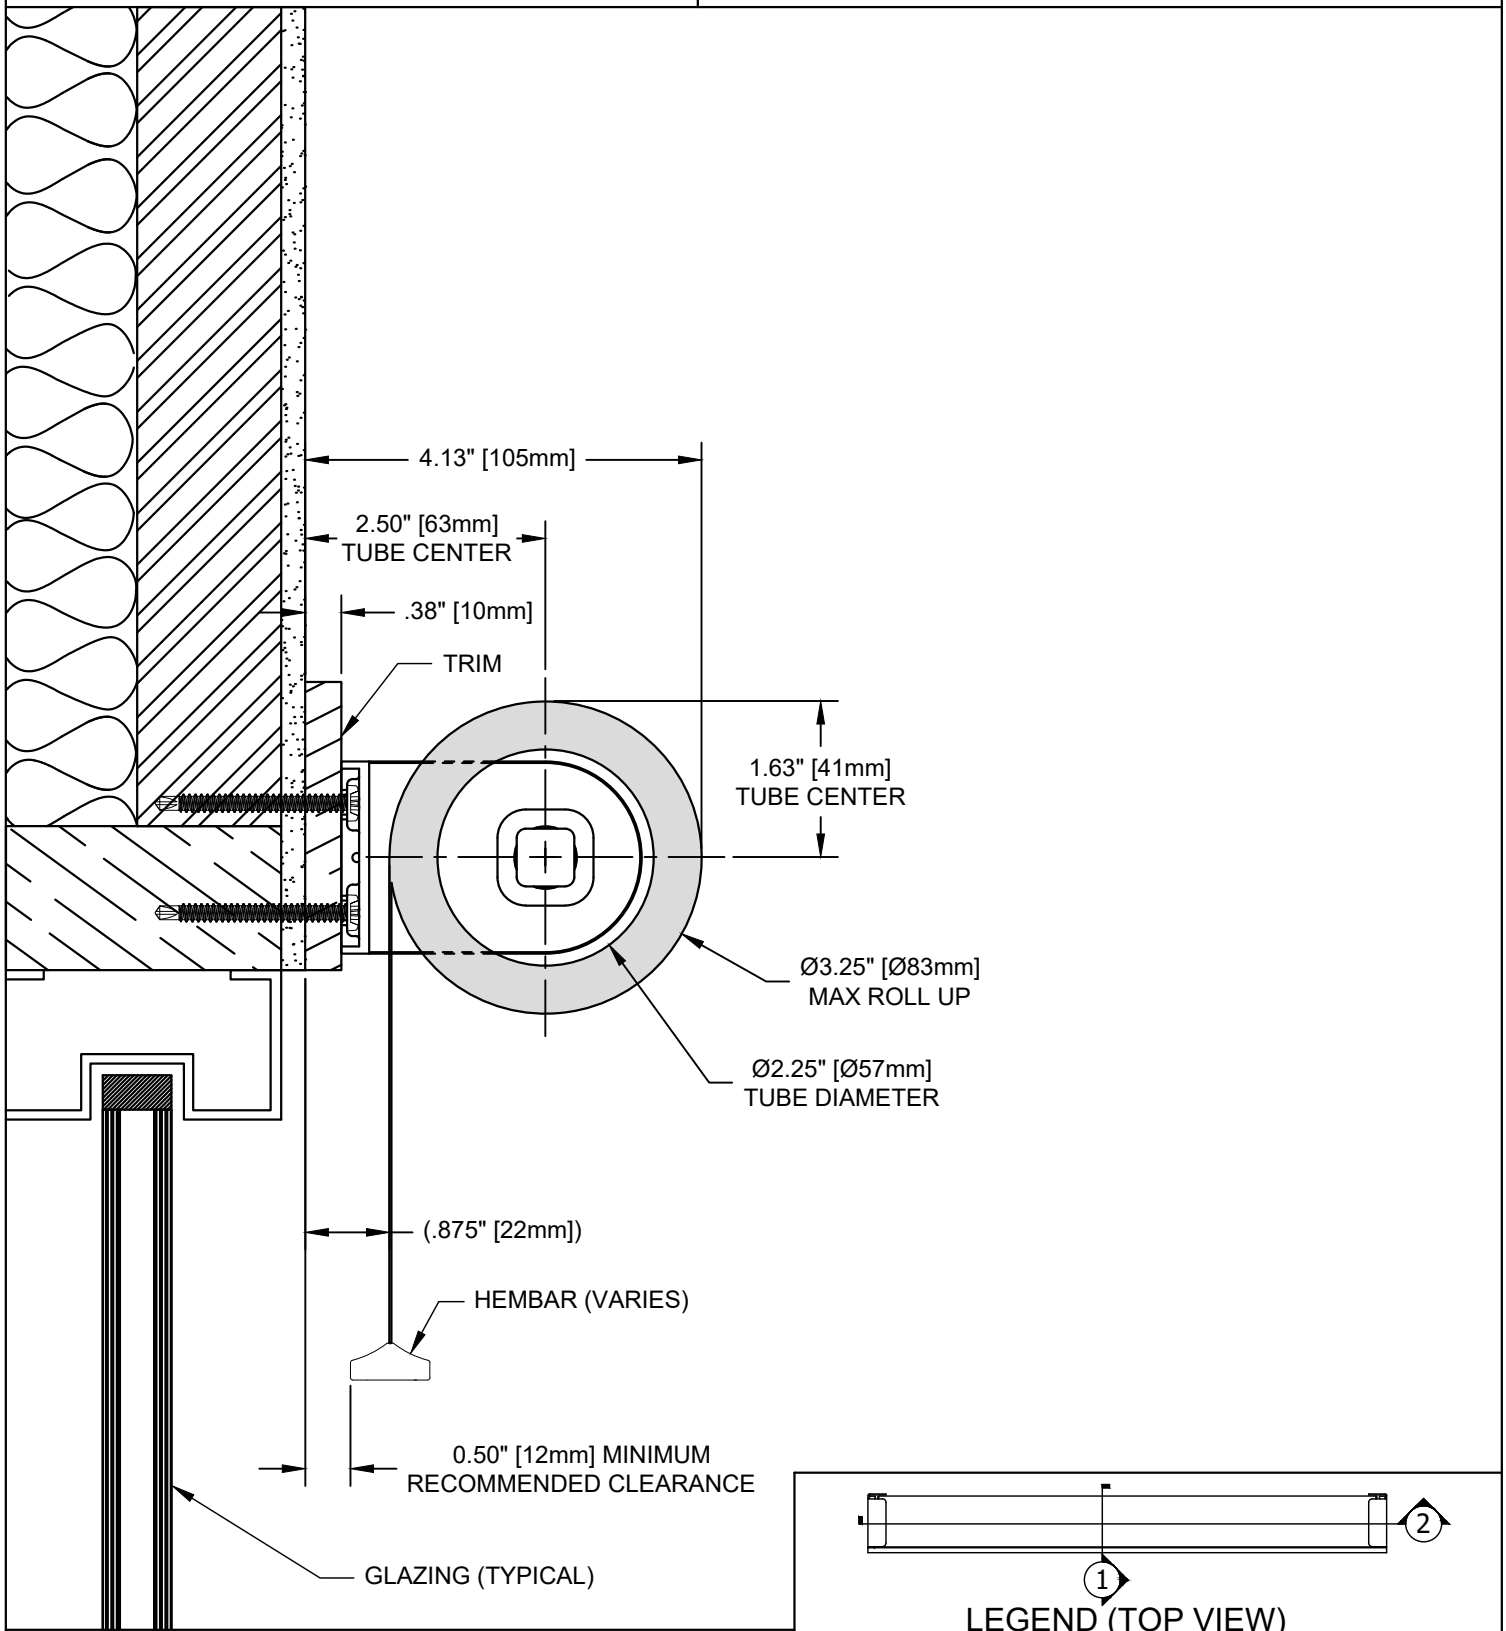

PALLADIOM WIRE-FREE SHADE

WALL CENTER MOUNT SHADE

SHADE INSTALLED AS PROVIDED BY FACTORY WILL HAVE ALL NECESSARY CLEARANCES FOR PROPER OPERATION. IT IS THE RESPONSIBILITY OF THE MASTER TECHNICIAN TO ENSURE PROPER CLEARANCES ARE MAINTAINED AFTER INSTALLATION.

PALLADIOM WIRE-FREE SHADE		085726
SCALE: 1/2	VIEW: 1	REVISION: A

**SECTION VIEW**