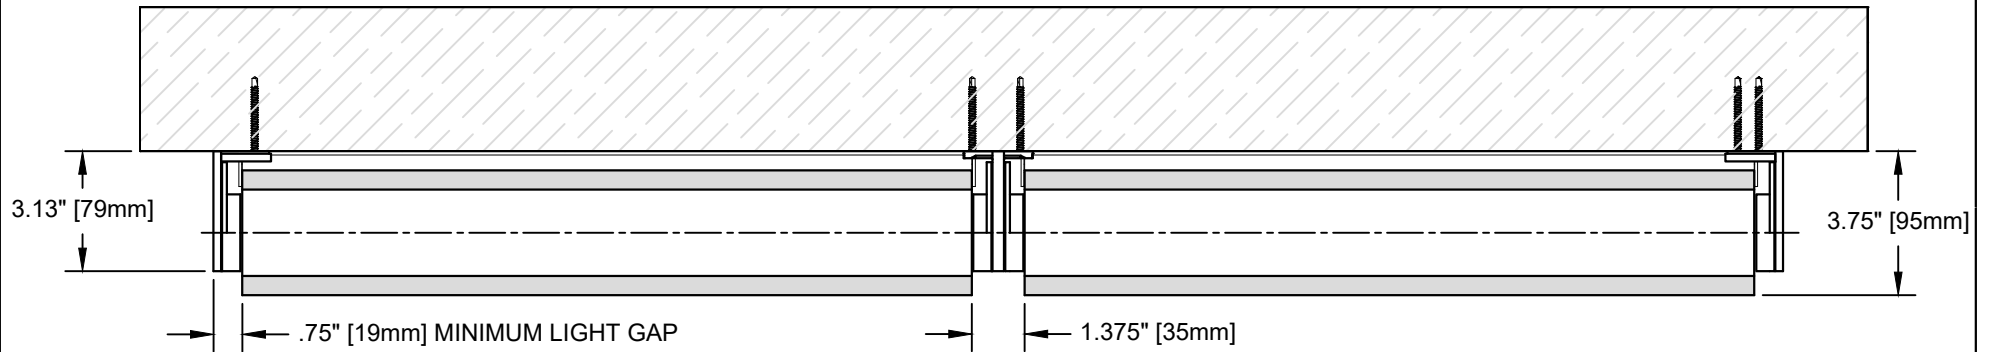

PALLADIOM WIRE-FREE SHADE

WALL MOUNT SHADES WITH END AND CENTER BRACKETS

SHADE INSTALLED AS PROVIDED BY FACTORY WILL HAVE ALL NECESSARY CLEARANCES FOR PROPER OPERATION. IT IS THE RESPONSIBILITY OF THE MASTER TECHNICIAN TO ENSURE PROPER CLEARANCES ARE MAINTAINED AFTER INSTALLATION.

PLAN VIEW