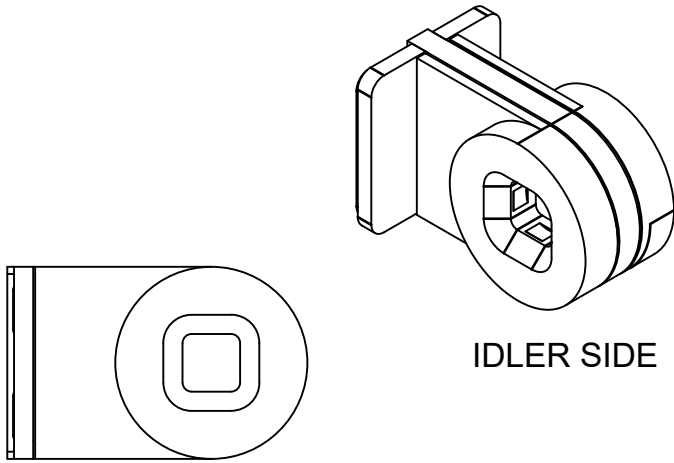

PALLADIOM WIRE-FREE SHADE

WALL MOUNT SHADE

IDLER SIDE

CLOSED

OPEN

OPERATOR SIDE

3.13" [79mm]  
BRACKET DEPTH

1.88" [48mm]  
BRACKET WIDTH

5.50" [140mm]  
OPEN BRACKET DEPTH

2.00" [51mm]  
BRACKET HEIGHT

SHADE INSTALLED AS PROVIDED BY FACTORY WILL HAVE ALL NECESSARY CLEARANCES FOR PROPER OPERATION. IT IS THE RESPONSIBILITY OF THE MASTER TECHNICIAN TO ENSURE PROPER CLEARANCES ARE MAINTAINED AFTER INSTALLATION.