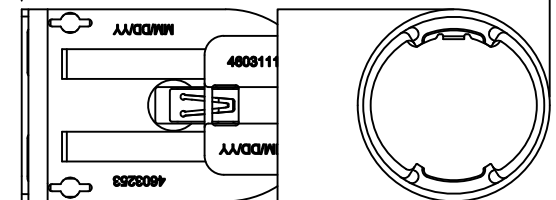

PALLADIOM WIRE-FREE SHADE

WALL MOUNT SHADE

IDLER SIDE

CLOSED

OPEN

OPERATOR SIDE

3.13" [79mm]  
BRACKET DEPTH

1.88" [48mm]  
BRACKET WIDTH

5.50" [140mm]  
OPEN BRACKET DEPTH

2.00" [51mm]  
BRACKET HEIGHT

SHADE INSTALLED AS PROVIDED BY FACTORY WILL HAVE ALL NECESSARY CLEARANCES FOR PROPER OPERATION. IT IS THE RESPONSIBILITY OF THE MASTER TECHNICIAN TO ENSURE PROPER CLEARANCES ARE MAINTAINED AFTER INSTALLATION.