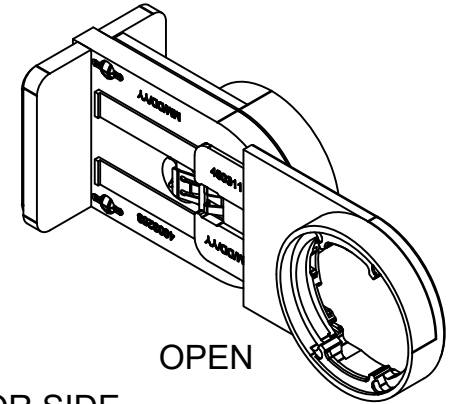

PALLADIOM WIRE-FREE SHADE

WALL MOUNT SHADE

IDLER SIDE

CLOSED

OPEN

OPERATOR SIDE

3.13" [79mm]  
BRACKET DEPTH

1.88" [48mm]  
BRACKET WIDTH

5.50" [140mm]  
OPEN BRACKET DEPTH

2.00" [51mm]  
BRACKET HEIGHT

SHADE INSTALLED AS PROVIDED BY FACTORY WILL HAVE ALL NECESSARY CLEARANCES FOR PROPER OPERATION. IT IS THE RESPONSIBILITY OF THE MASTER TECHNICIAN TO ENSURE PROPER CLEARANCES ARE MAINTAINED AFTER INSTALLATION.