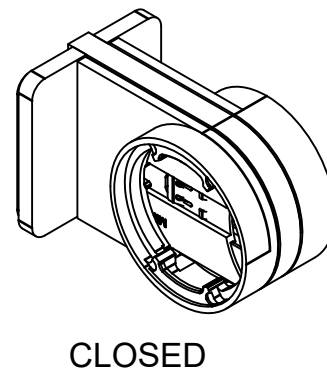

PALLADIOM WIRE-FREE SHADE

WALL MOUNT SHADE

IDLER SIDE

CLOSED

OPEN

OPERATOR SIDE

3.13" [79mm]  
BRACKET DEPTH

1.88" [48mm]  
BRACKET WIDTH

5.50" [140mm]  
OPEN BRACKET DEPTH

2.00" [51mm]  
BRACKET HEIGHT

SHADE INSTALLED AS PROVIDED BY FACTORY WILL HAVE ALL NECESSARY CLEARANCES FOR PROPER OPERATION. IT IS THE RESPONSIBILITY OF THE MASTER TECHNICIAN TO ENSURE PROPER CLEARANCES ARE MAINTAINED AFTER INSTALLATION.