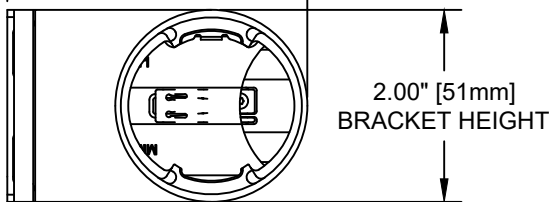

PALLADIOM WIRE-FREE SHADE

WALL MOUNT SHADE

IDLER SIDE

CLOSED

OPEN

OPERATOR SIDE

3.13" [79mm]  
BRACKET DEPTH

1.88" [48mm]  
BRACKET WIDTH

5.50" [140mm]  
OPEN BRACKET DEPTH

2.00" [51mm]  
BRACKET HEIGHT

SHADE INSTALLED AS PROVIDED BY FACTORY WILL HAVE ALL NECESSARY CLEARANCES FOR PROPER OPERATION. IT IS THE RESPONSIBILITY OF THE MASTER TECHNICIAN TO ENSURE PROPER CLEARANCES ARE MAINTAINED AFTER INSTALLATION.