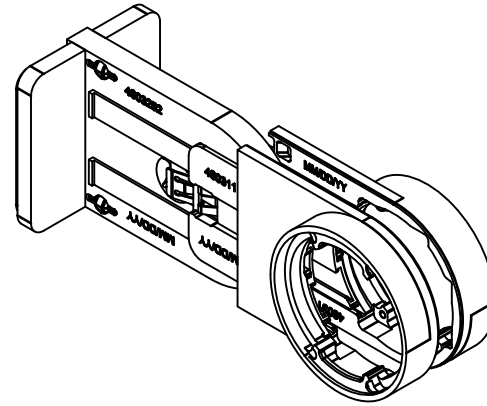

PALLADIOM WIRE-FREE SHADE

WALL MOUNT SHADE

3.13" [79mm]
BRACKET DEPTH

5.50" [140mm]
OPEN BRACKET DEPTH

2.00" [51mm]
BRACKET HEIGHT

1.88" [48mm]
BRACKET WIDTH

SHADE INSTALLED AS PROVIDED BY FACTORY WILL HAVE ALL NECESSARY CLEARANCES FOR PROPER OPERATION. IT IS THE RESPONSIBILITY OF THE MASTER TECHNICIAN TO ENSURE PROPER CLEARANCES ARE MAINTAINED AFTER INSTALLATION.