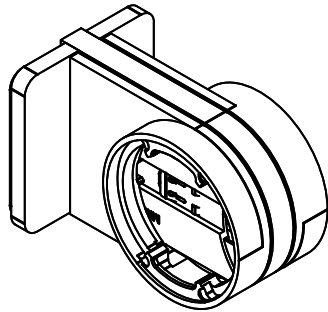

PALLADIOM WIRE-FREE SHADE

WALL MOUNT SHADE

3.13" [79mm]
BRACKET DEPTH

5.50" [140mm]
OPEN BRACKET DEPTH

2.00" [51mm]
BRACKET HEIGHT

1.88" [48mm]
BRACKET WIDTH

SHADE INSTALLED AS PROVIDED BY FACTORY WILL HAVE ALL NECESSARY CLEARANCES FOR PROPER OPERATION. IT IS THE RESPONSIBILITY OF THE MASTER TECHNICIAN TO ENSURE PROPER CLEARANCES ARE MAINTAINED AFTER INSTALLATION.

PALLADIOM WIRE-FREE SHADE
WALL MOUNT OPERATOR/OPERATOR CENTER BRACKET

SCALE: 1/2

DRAWING#:

085729

REVISION: A