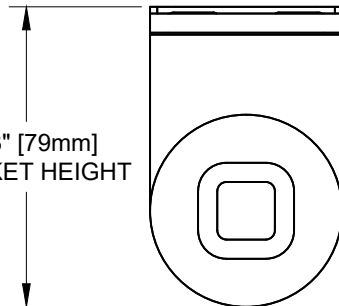

PALLADIOM WIRE-FREE SHADE

CEILING MOUNT SHADE

IDLER SIDE

OPERATOR SIDE  
(CLOSED)

OPERATOR SIDE  
(OPEN)

1.88" [48mm]  
BRACKET WIDTH

2.00" [51mm]  
BRACKET DEPTH

4.38" [111mm]  
OPEN BRACKET DEPTH

3.13" [79mm]  
BRACKET HEIGHT

SHADE INSTALLED AS PROVIDED BY FACTORY WILL HAVE ALL NECESSARY CLEARANCES FOR PROPER OPERATION. IT IS THE RESPONSIBILITY OF THE MASTER TECHNICIAN TO ENSURE PROPER CLEARANCES ARE MAINTAINED AFTER INSTALLATION.