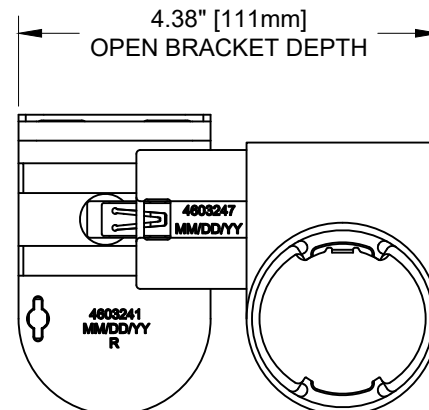

PALLADIOM WIRE-FREE SHADE

CEILING MOUNT SHADE

IDLER SIDE

OPERATOR SIDE  
(CLOSED)

OPERATOR SIDE  
(OPEN)

1.88" [48mm]  
BRACKET WIDTH

2.00" [51mm]  
BRACKET DEPTH

4.38" [111mm]  
OPEN BRACKET DEPTH

3.13" [79mm]  
BRACKET HEIGHT

SHADE INSTALLED AS PROVIDED BY FACTORY WILL HAVE ALL NECESSARY CLEARANCES FOR PROPER OPERATION. IT IS THE RESPONSIBILITY OF THE MASTER TECHNICIAN TO ENSURE PROPER CLEARANCES ARE MAINTAINED AFTER INSTALLATION.