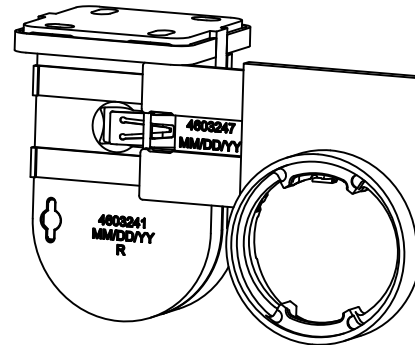

PALLADIOM WIRE-FREE SHADE

CEILING MOUNT SHADE

IDLER SIDE

OPERATOR SIDE  
(CLOSED)

OPERATOR SIDE  
(OPEN)

1.88" [48mm]  
BRACKET WIDTH

2.00" [51mm]  
BRACKET DEPTH

4.38" [111mm]  
OPEN BRACKET DEPTH

3.13" [79mm]  
BRACKET HEIGHT

SHADE INSTALLED AS PROVIDED BY FACTORY WILL HAVE ALL NECESSARY CLEARANCES FOR PROPER OPERATION. IT IS THE RESPONSIBILITY OF THE MASTER TECHNICIAN TO ENSURE PROPER CLEARANCES ARE MAINTAINED AFTER INSTALLATION.