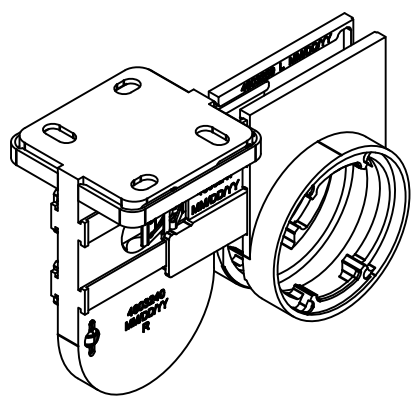

PALLADIOM WIRE-FREE SHADE

CEILING MOUNT SHADE

SHADE INSTALLED AS PROVIDED BY FACTORY WILL HAVE ALL NECESSARY CLEARANCES FOR PROPER OPERATION. IT IS THE RESPONSIBILITY OF THE MASTER TECHNICIAN TO ENSURE PROPER CLEARANCES ARE MAINTAINED AFTER INSTALLATION.

PALLADIOM WIRE-FREE SHADE
 CEILING MOUNT OPERATOR/OPERATOR CENTER BRACKET
 SCALE: 1/2 DRAWING#: 085731 REVISION: A