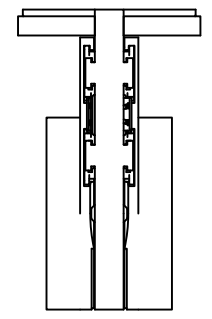

PALLADIOM WIRE-FREE SHADE

CEILING MOUNT SHADE

SHADE INSTALLED AS PROVIDED BY FACTORY WILL HAVE ALL NECESSARY CLEARANCES FOR PROPER OPERATION. IT IS THE RESPONSIBILITY OF THE MASTER TECHNICIAN TO ENSURE PROPER CLEARANCES ARE MAINTAINED AFTER INSTALLATION.

PALLADIOM WIRE-FREE SHADE
 CEILING MOUNT OPERATOR/OPERATOR CENTER BRACKET
 SCALE: 1/2 DRAWING#: 085731 REVISION: A