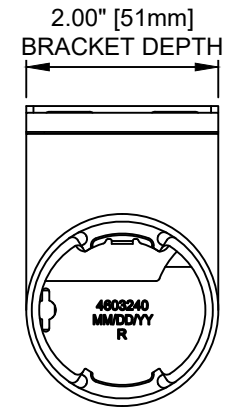

PALLADIOM WIRE-FREE SHADE

CEILING MOUNT SHADE

SHADE INSTALLED AS PROVIDED BY FACTORY WILL HAVE ALL NECESSARY CLEARANCES FOR PROPER OPERATION. IT IS THE RESPONSIBILITY OF THE MASTER TECHNICIAN TO ENSURE PROPER CLEARANCES ARE MAINTAINED AFTER INSTALLATION.

PALLADIOM WIRE-FREE SHADE
CEILING MOUNT OPERATOR/OPERATOR CENTER BRACKET
SCALE: 1/2   DRAWING#: 085731   REVISION: A