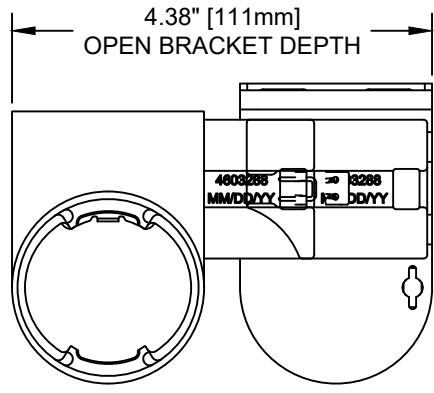

PALLADIOM WIRE-FREE SHADE

CEILING MOUNT SHADE

SHADE INSTALLED AS PROVIDED BY FACTORY WILL HAVE ALL NECESSARY CLEARANCES FOR PROPER OPERATION. IT IS THE RESPONSIBILITY OF THE MASTER TECHNICIAN TO ENSURE PROPER CLEARANCES ARE MAINTAINED AFTER INSTALLATION.

PALLADIOM WIRE-FREE SHADE
CEILING MOUNT OPERATOR/OPERATOR CENTER BRACKET
SCALE: 1/2   DRAWING#: 085731   REVISION: A