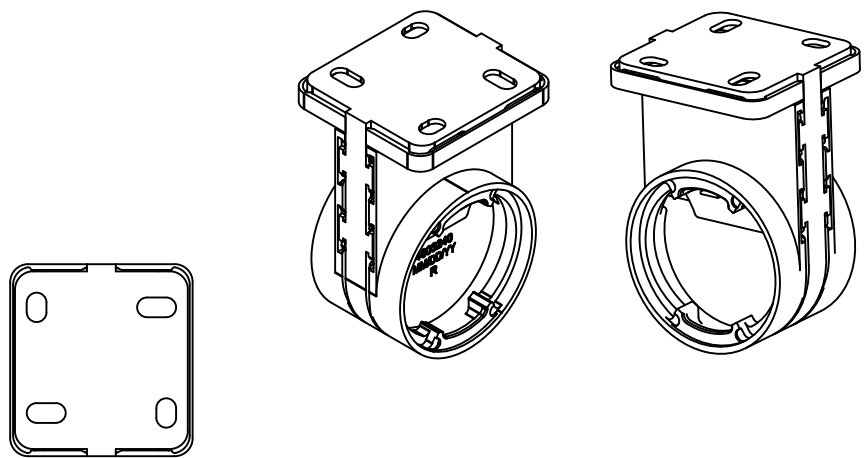

PALLADIOM WIRE-FREE SHADE

CEILING MOUNT SHADE

SHADE INSTALLED AS PROVIDED BY FACTORY WILL HAVE ALL NECESSARY CLEARANCES FOR PROPER OPERATION. IT IS THE RESPONSIBILITY OF THE MASTER TECHNICIAN TO ENSURE PROPER CLEARANCES ARE MAINTAINED AFTER INSTALLATION.

PALLADIOM WIRE-FREE SHADE
 CEILING MOUNT OPERATOR/OPERATOR CENTER BRACKET
 SCALE: 1/2 DRAWING#: 085731 REVISION: A