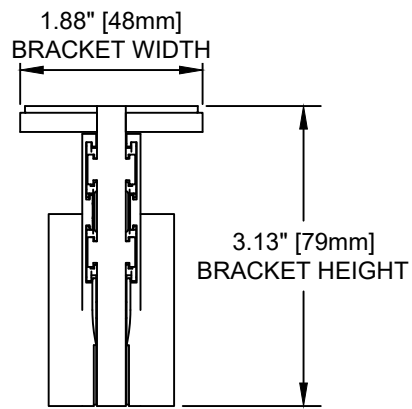

PALLADIOM WIRE-FREE SHADE

CEILING MOUNT SHADE

SHADE INSTALLED AS PROVIDED BY FACTORY WILL HAVE ALL NECESSARY CLEARANCES FOR PROPER OPERATION. IT IS THE RESPONSIBILITY OF THE MASTER TECHNICIAN TO ENSURE PROPER CLEARANCES ARE MAINTAINED AFTER INSTALLATION.

PALLADIOM WIRE-FREE SHADE
CEILING MOUNT OPERATOR/OPERATOR CENTER BRACKET
SCALE: 1/2   DRAWING#: 085731   REVISION: A