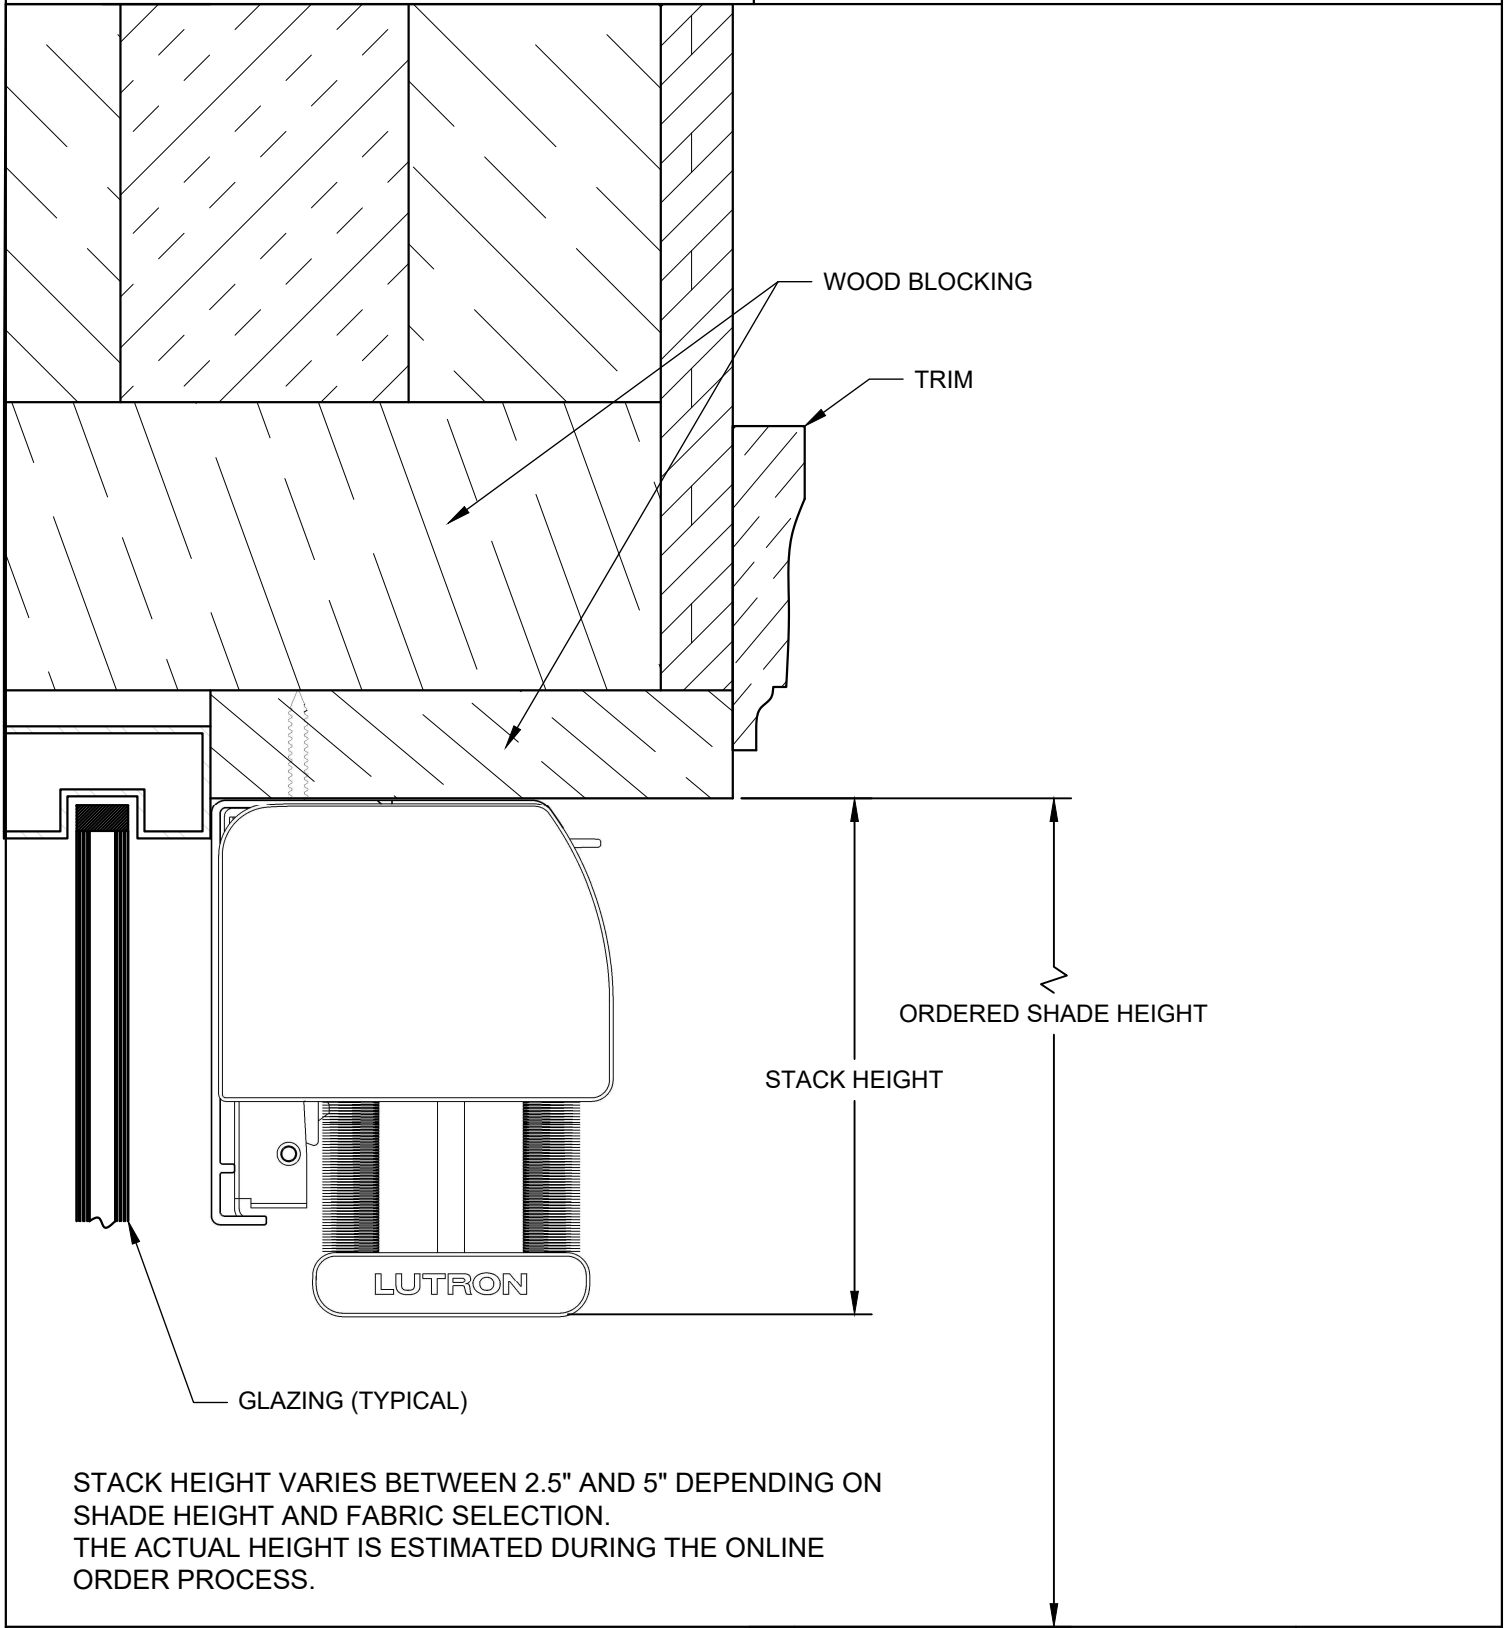

ARCHITECTURAL HONEYCOMB SHADE

INSIDE MOUNT

STACK HEIGHT VARIES BETWEEN 2.5" AND 5" DEPENDING ON SHADE HEIGHT AND FABRIC SELECTION. THE ACTUAL HEIGHT IS ESTIMATED DURING THE ONLINE ORDER PROCESS.

SHADE INSTALLED AS PROVIDED BY FACTORY WILL HAVE ALL NECESSARY CLEARANCES FOR PROPER OPERATION. IT IS THE RESPONSIBILITY OF THE MASTER TECHNICIAN TO ENSURE PROPER CLEARANCES ARE MAINTAINED AFTER INSTALLATION.

ARCHITECTURAL HONEYCOMB SHADE

085750

SCALE: 3/4

VIEW: 1

REVISION: A