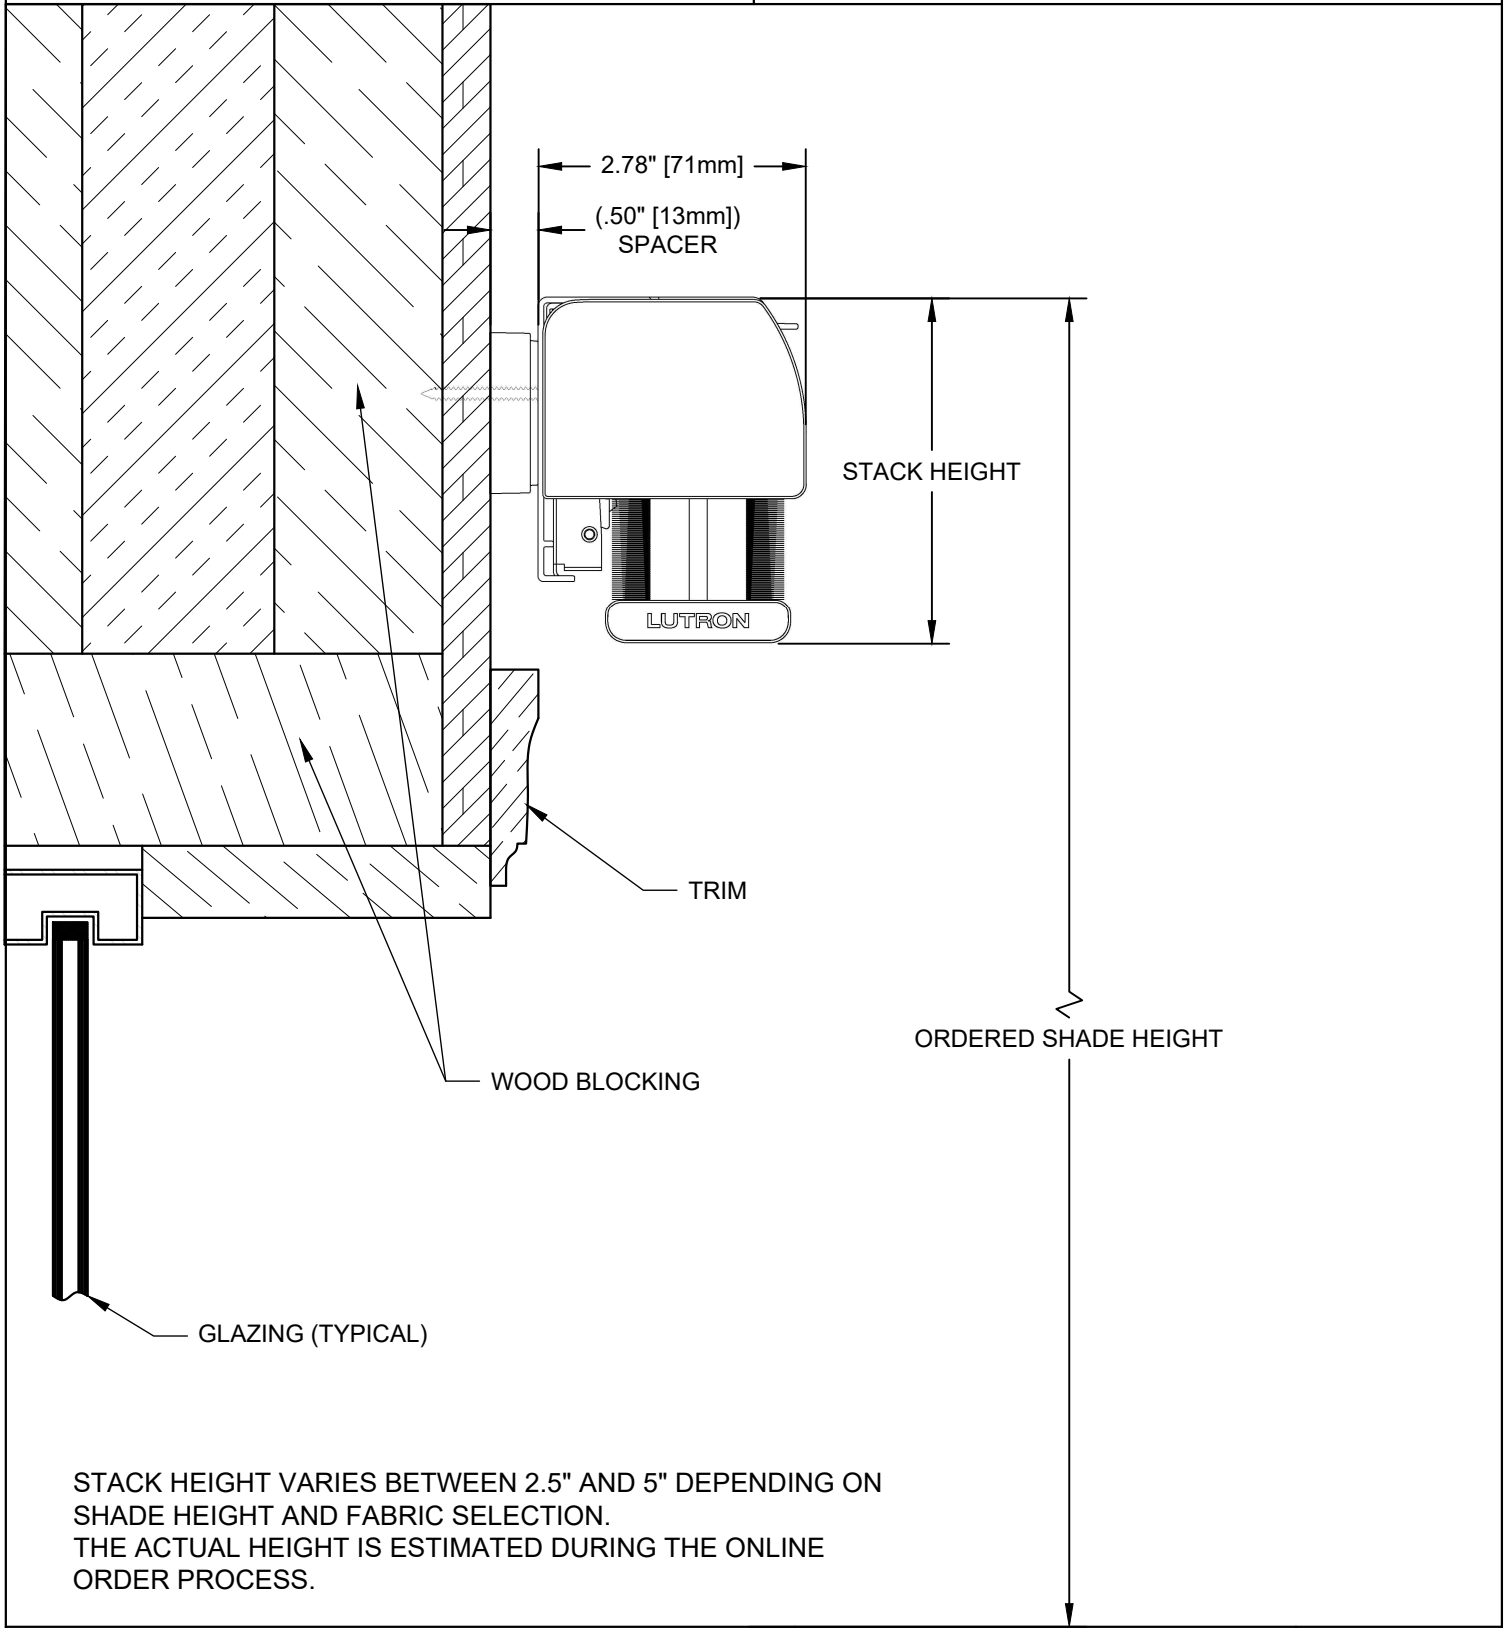

ARCHITECTURAL HONEYCOMB SHADE

WALL MOUNT WITH TRIM SPACER

STACK HEIGHT VARIES BETWEEN 2.5" AND 5" DEPENDING ON SHADE HEIGHT AND FABRIC SELECTION. THE ACTUAL HEIGHT IS ESTIMATED DURING THE ONLINE ORDER PROCESS.

ARCHITECTURAL HONEYCOMB SHADE

085753

SCALE: 1/2

VIEW: 1

REVISION: A