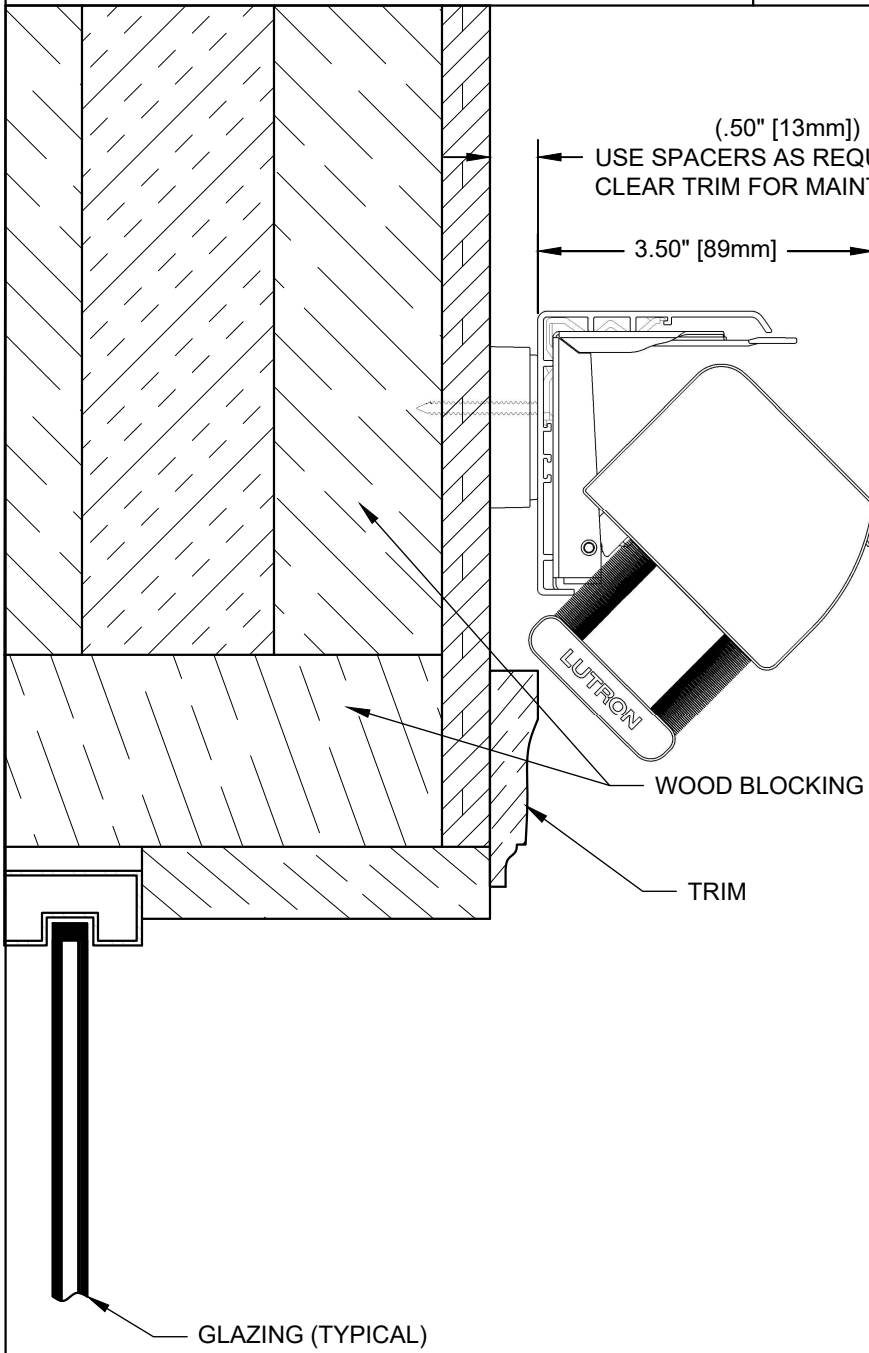

ARCHITECTURAL HONEYCOMB SHADE

WALL MOUNT WITH TRIM SPACER, TILTED

SHADE INSTALLED AS PROVIDED BY FACTORY WILL HAVE ALL NECESSARY CLEARANCES FOR PROPER OPERATION. IT IS THE RESPONSIBILITY OF THE MASTER TECHNICIAN TO ENSURE PROPER CLEARANCES ARE MAINTAINED AFTER INSTALLATION.

ARCHITECTURAL HONEYCOMB SHADE		085754
SCALE: 1/2	VIEW: 1	REVISION: A