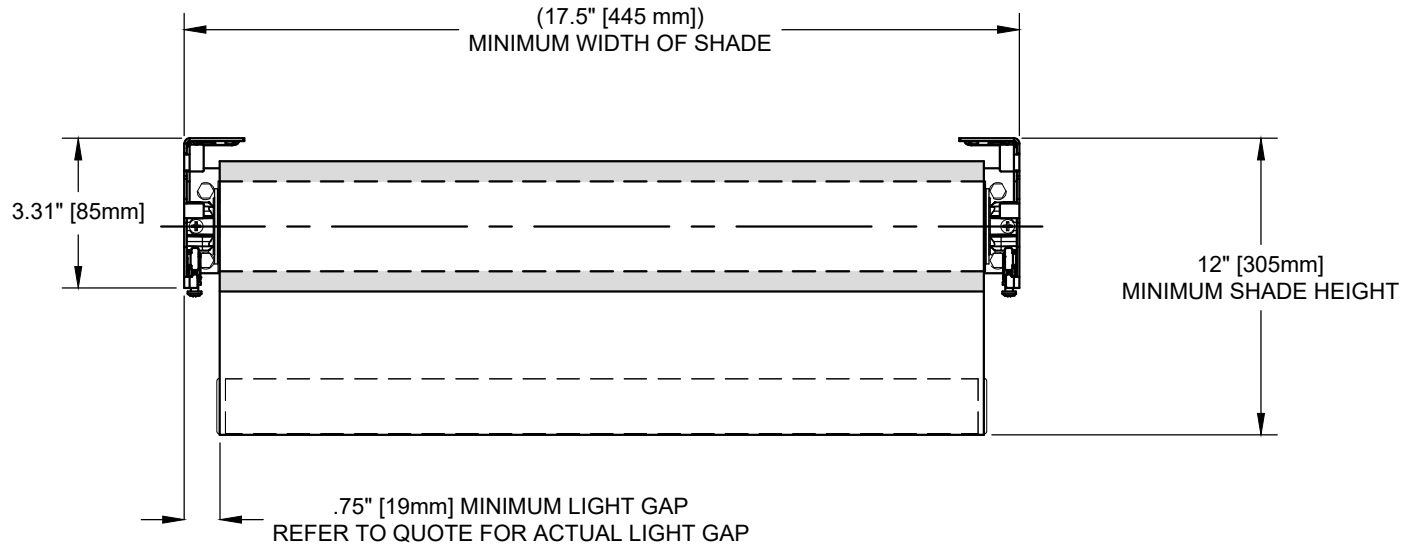

ROLLER 64

4" FASCIA MOUNT SHADE WITH FASCIA BRACKETS - REVERSE ROLL

MULTIPLE MOUNTING CONFIGURATIONS ARE ALLOWED: THIS BRACKET SUPPORTS CEILING, WALL OR JAMB MOUNTING (WALL MOUNT SHOWN).

LEGEND (TOP VIEW)