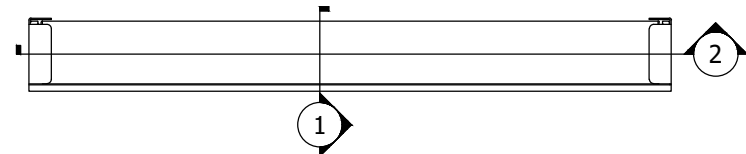

ROLLER 64

4" FASCIA MOUNT SHADE WITH FASCIA BRACKETS - REVERSE ROLL

MULTIPLE MOUNTING CONFIGURATIONS ARE ALLOWED: THIS BRACKET SUPPORTS CEILING, WALL OR JAMB MOUNTING (WALL MOUNT SHOWN).

LEGEND (TOP VIEW)