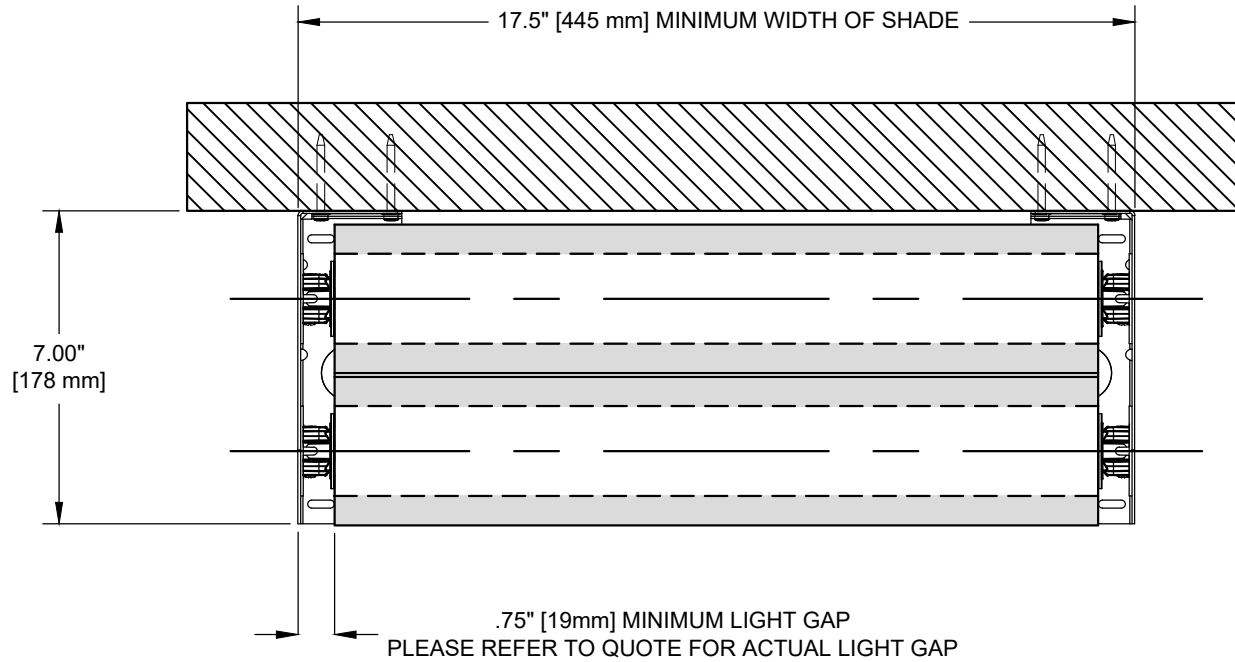

ROLLER 64 WIDR

DUAL MOUNT SHADE IN 5.5' X 7.5" POCKET

MULTIPLE MOUNTING CONFIGURATIONS ARE ALLOWED: THIS BRACKET SUPPORTS CEILING, WALL AND JAMB MOUNTING (CEILING MOUNT SHOWN).

LEGEND (TOP VIEW)

SHADE INSTALLED AS PROVIDED BY FACTORY WILL HAVE ALL NECESSARY CLEARANCES FOR PROPER OPERATION. IF ADJUSTMENT FEATURES ARE UTILIZED, IT IS THE RESPONSIBILITY OF THE INSTALLER TO ENSURE PROPER CLEARANCES ARE MAINTAINED. NOT ALL ADJUSTMENTS ARE AVAILABLE AT MAXIMUM ROLL Ø.