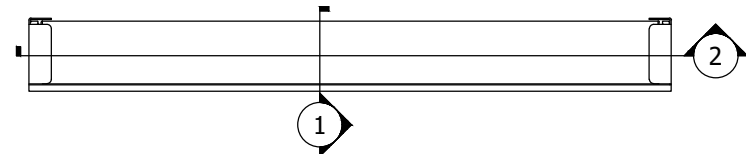

ROLLER 64 WIDR

DUAL MOUNT SHADE IN 5.5' X 7.5" POCKET

MULTIPLE MOUNTING CONFIGURATIONS ARE ALLOWED: THIS BRACKET SUPPORTS CEILING, WALL AND JAMB MOUNTING (CEILING MOUNT SHOWN).

LEGEND (TOP VIEW)

SHADE INSTALLED AS PROVIDED BY FACTORY WILL HAVE ALL NECESSARY CLEARANCES FOR PROPER OPERATION. IF ADJUSTMENT FEATURES ARE UTILIZED, IT IS THE RESPONSIBILITY OF THE INSTALLER TO ENSURE PROPER CLEARANCES ARE MAINTAINED. NOT ALL ADJUSTMENTS ARE AVAILABLE AT MAXIMUM ROLL Ø.