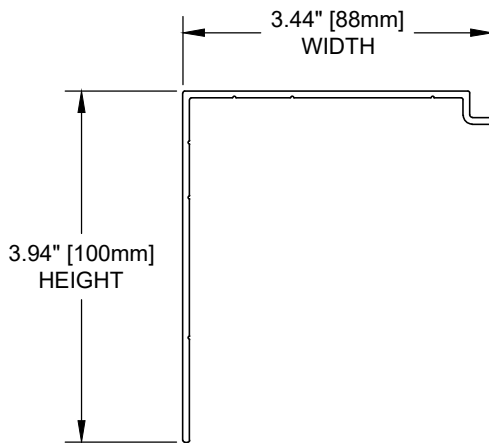

ISOMETRIC VIEW

SECTION VIEW

PLAN VIEW

ELEVATION VIEW

NOTE:

1. AVAILABLE IN BLACK, BRONZE, SILVER AND WHITE
(CONTACT LUTRON QUOTES TEAM FOR CUSTOM COLOR AVAILABILITY)

R64 TOP BACK COVER FOR 4" FASCIA - REGULAR ROLL