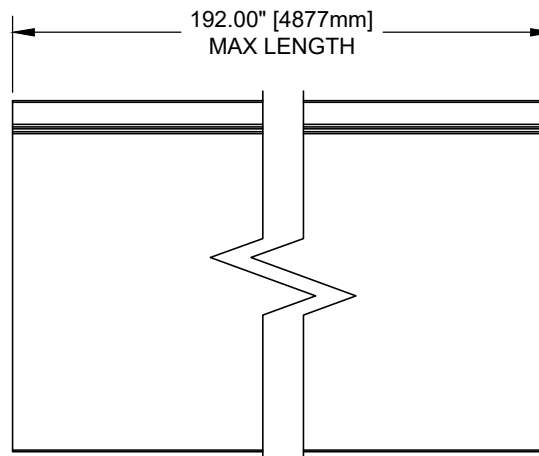

ISOMETRIC VIEW

SECTION VIEW

PLAN VIEW

ELEVATION VIEW

NOTE:

1. AVAILABLE IN BLACK, BRONZE, SILVER AND WHITE
(CONTACT LUTRON QUOTES TEAM FOR CUSTOM COLOR AVAILABILITY)

R64 TOP BACK COVER FOR 4" FASCIA - REGULAR ROLL