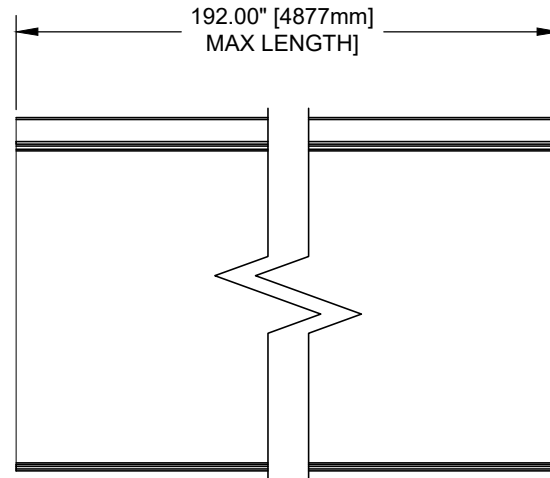

ISOMETRIC VIEW

SECTION VIEW

PLAN VIEW

ELEVATION VIEW

NOTE:

1. AVAILABLE IN BLACK, BRONZE, SILVER AND WHITE
(CONTACT LUTRON QUOTES TEAM FOR CUSTOM COLOR AVAILABILITY)

R64 TOP BACK COVER FOR 4" FASCIA - REVERSE ROLL