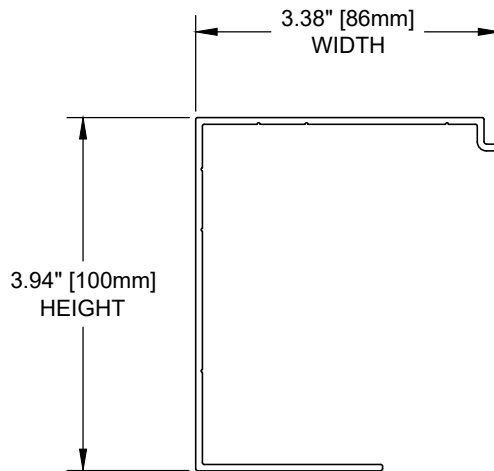

ISOMETRIC VIEW

SECTION VIEW

PLAN VIEW

ELEVATION VIEW

NOTE:

1. AVAILABLE IN BLACK, BRONZE, SILVER AND WHITE
(CONTACT LUTRON QUOTES TEAM FOR CUSTOM COLOR AVAILABILITY)

R64 TOP BACK COVER FOR 4" FASCIA - REVERSE ROLL